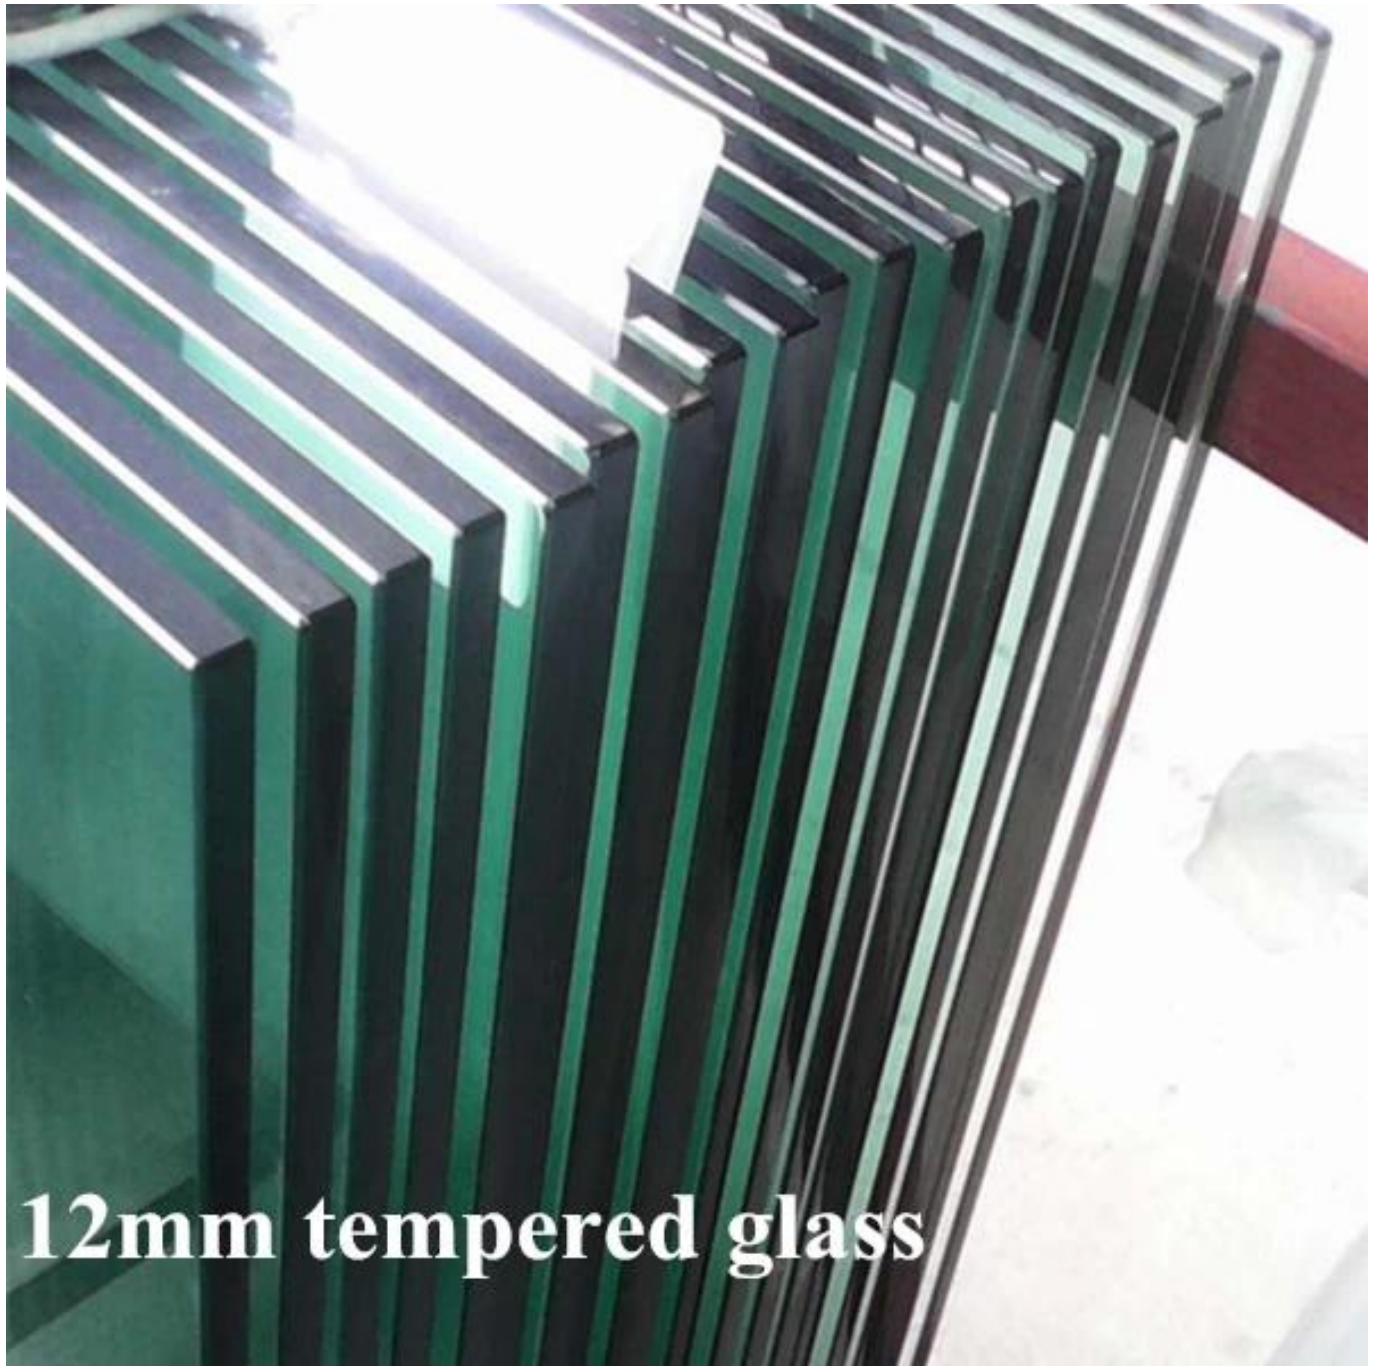

12mm tempered glass