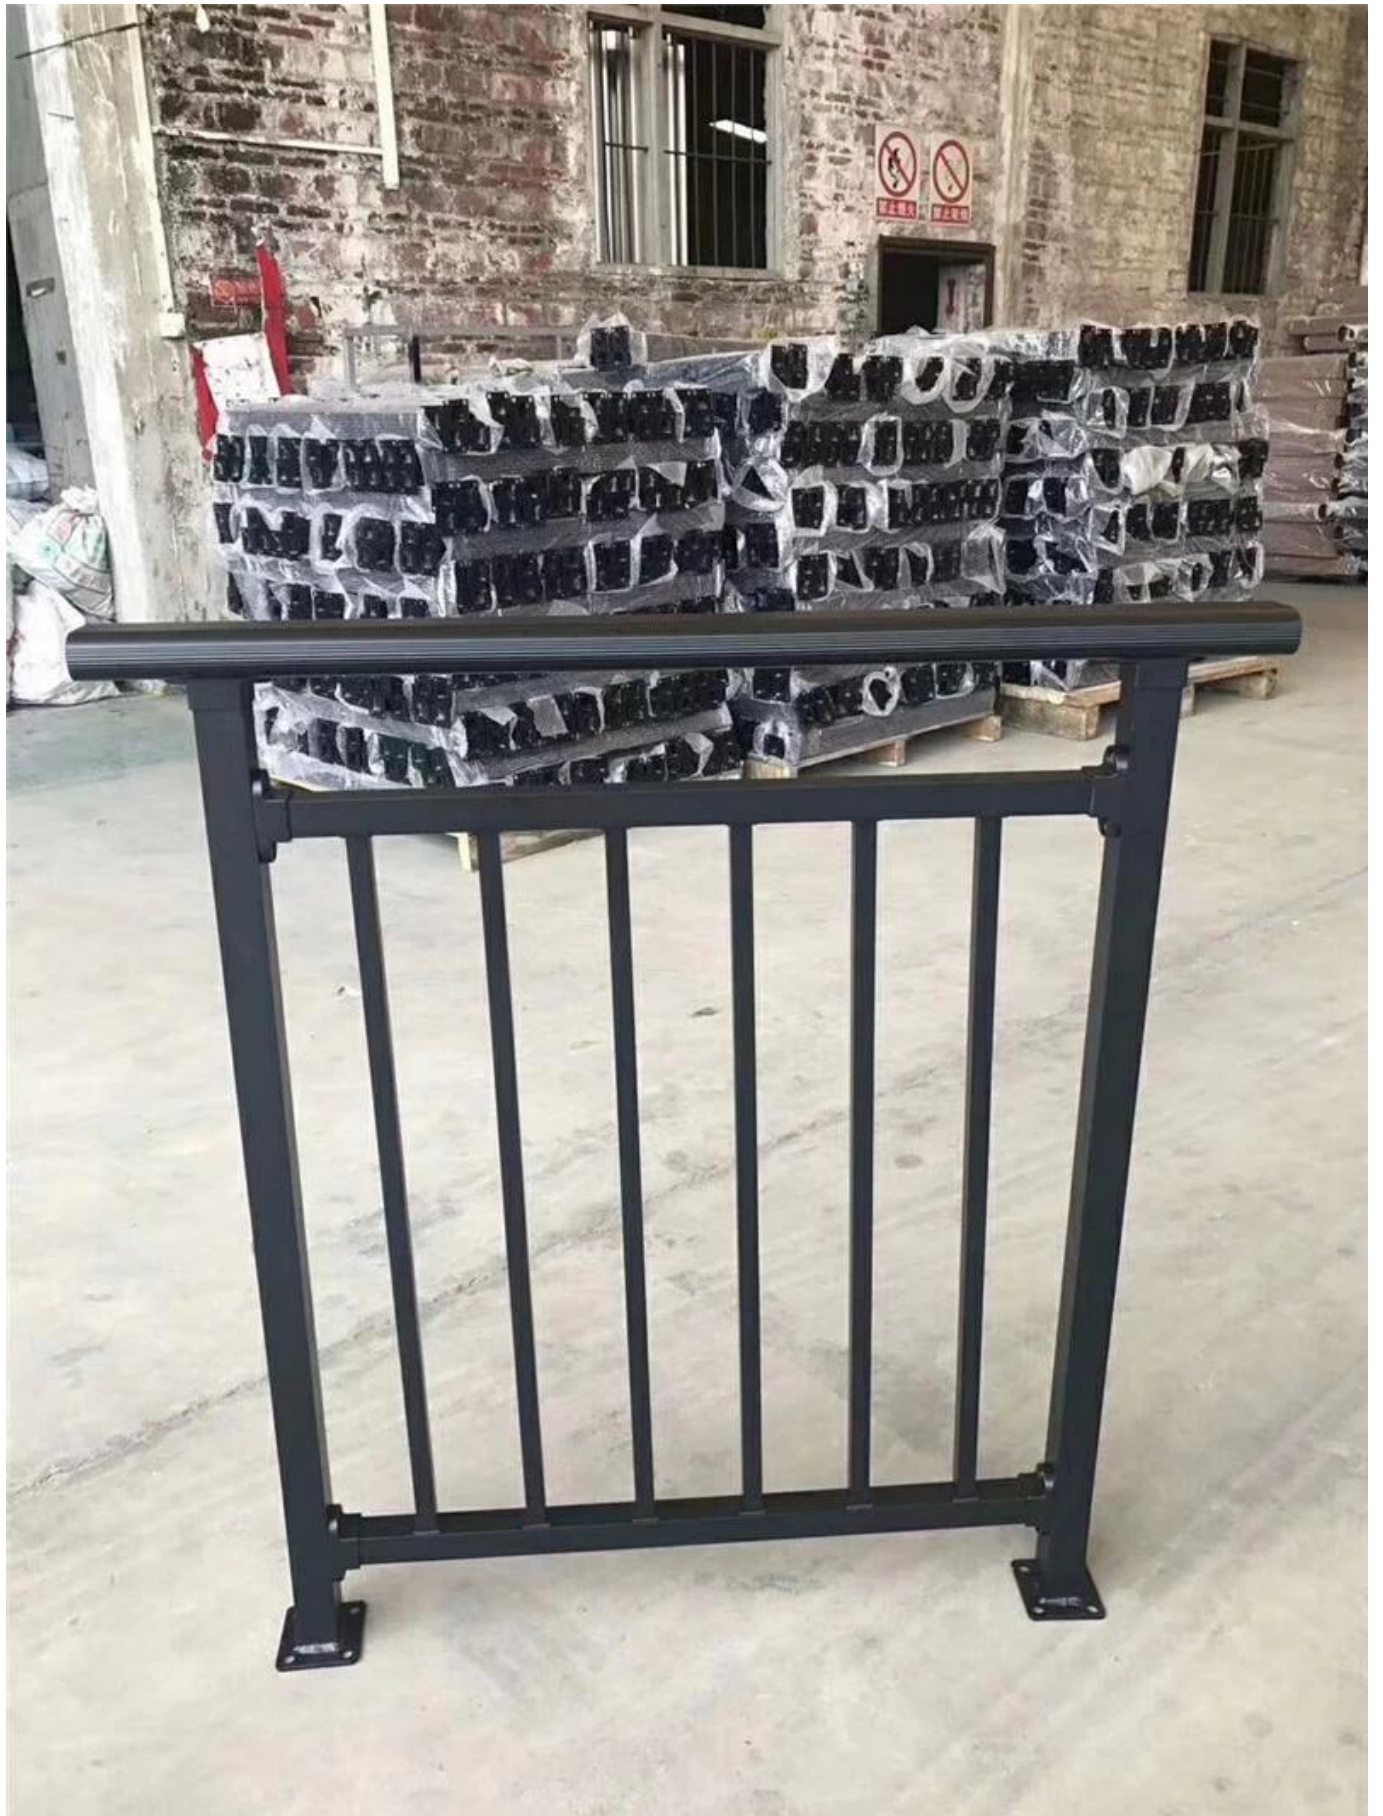

Modern design cheap price black coating aluminum balustrade systems for balcony handrails . Due to its durability and cheap cost , aluminum balustrade hand rail design is most popular in commercial and residential building applications .

I. Specs. of aluminum balustrade handrails -

Railing specs-

- Aluminum material , black powder coating
- Post : 40*40*1.5mm
- Top handrail 40*40*1.5mm
- Small vertical post 20*20*1.5mm
- Railing Height (ground to top) 1200mm