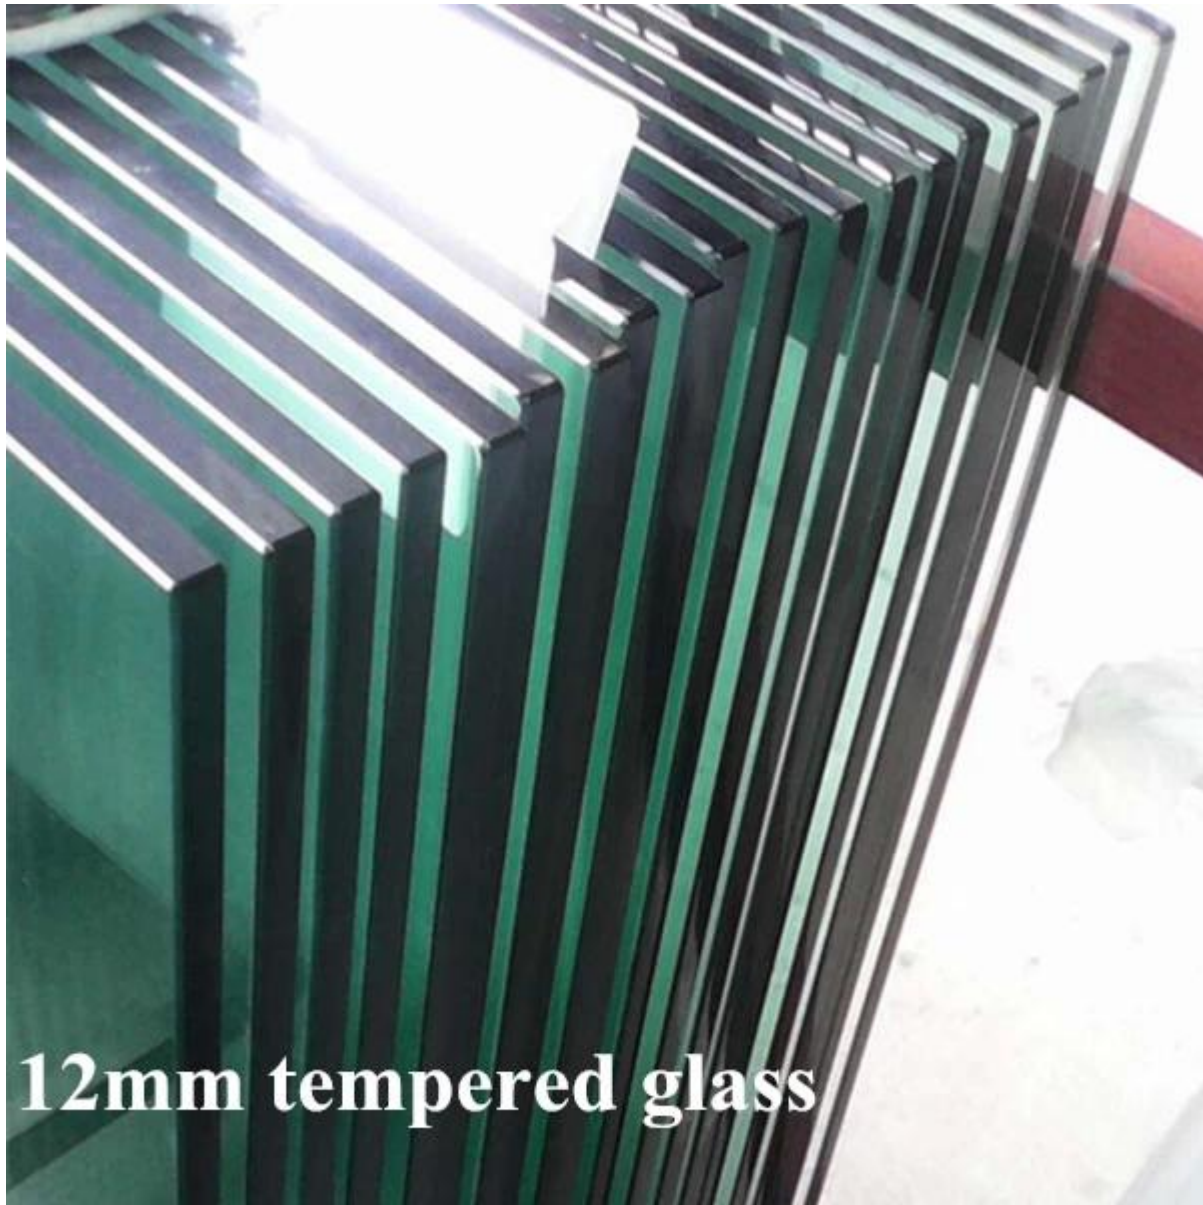

modern glass terrace railing design 316 stainless steel
stainless steel railing post , end post

LCH-106

stainless steel railing post , middle post

LCH-107

stainless steel railing post , corner post

LCH-108

10-12mm tempered glass panels

12mm tempered glass

modern glass terrace railing design