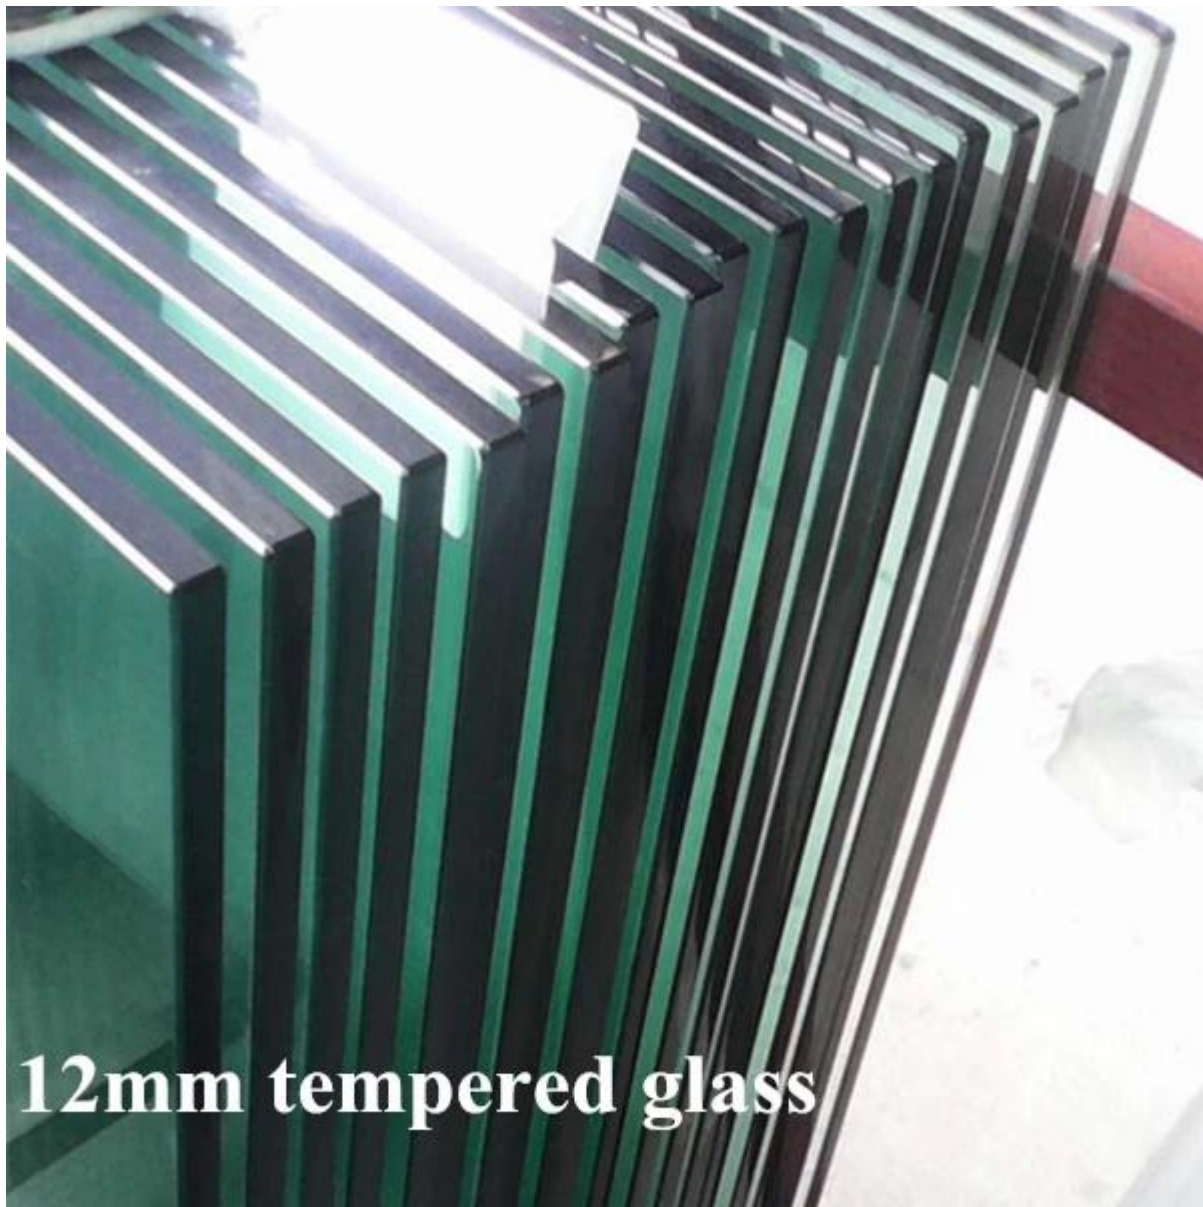

modern glass terrace railing design 316 stainless steel
stainless steel railing post , end post

LCH-106

stainless steel railing post , middle post

LCH-107

stainless steel railing post , corner post

LCH-108

10-12mm tempered glass panels

12mm tempered glass

modern glass terrace railing design