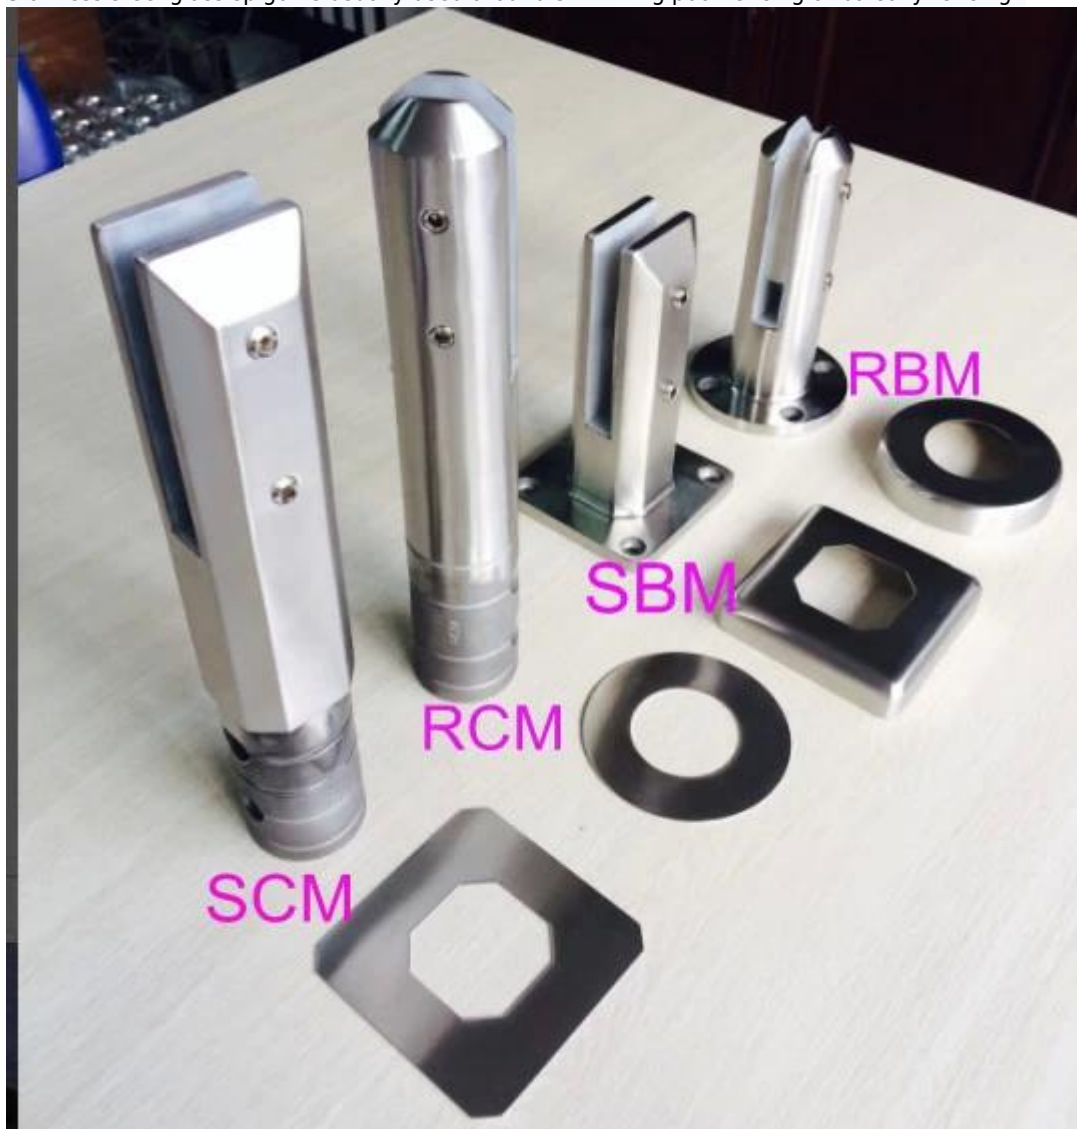

Stainless steel glass spigot is usually used around swimming pool fencing or balcony fencing .

We offer whole set of swimming pool fencing , including glass fencing panels , glass gate , stainless steel glass spigots , glass door hinges , magnetic latches

Models of spigots available :