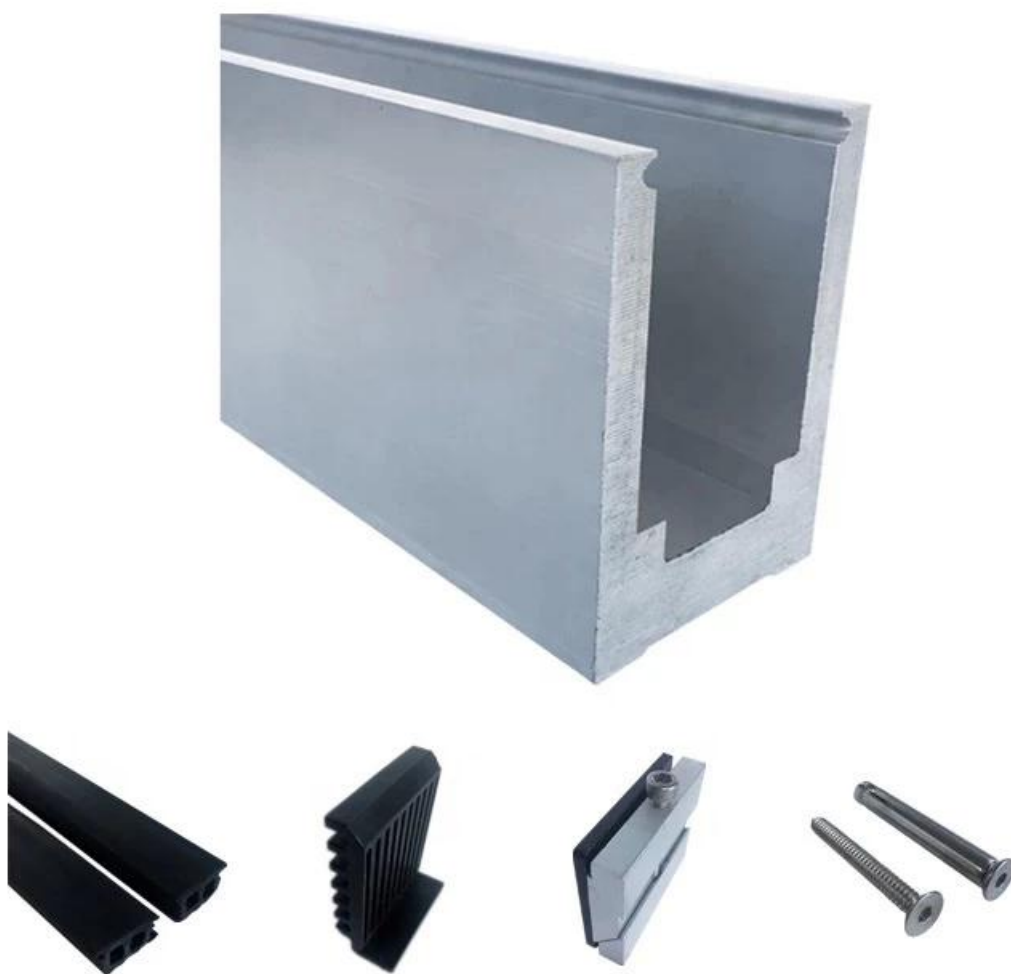

Outdoor aluminium glass balustrades/ u channel handrails/ aluminium glass railing for frameless glass balcony railing designs .

Features of aluminum U channel glass balustrade railings -

- Solid type base U channel Dimension: 102*67(mm)
- For use with 17.52mm thick glass 3 meters/piece
- Each piece includes the fittings: waterproof tape 6m, aluminum plastic fittings 9 sets, expansion screws 9 pieces

Project photos of outdoor aluminium glass balustrades u channel handrails aluminium glass railing-