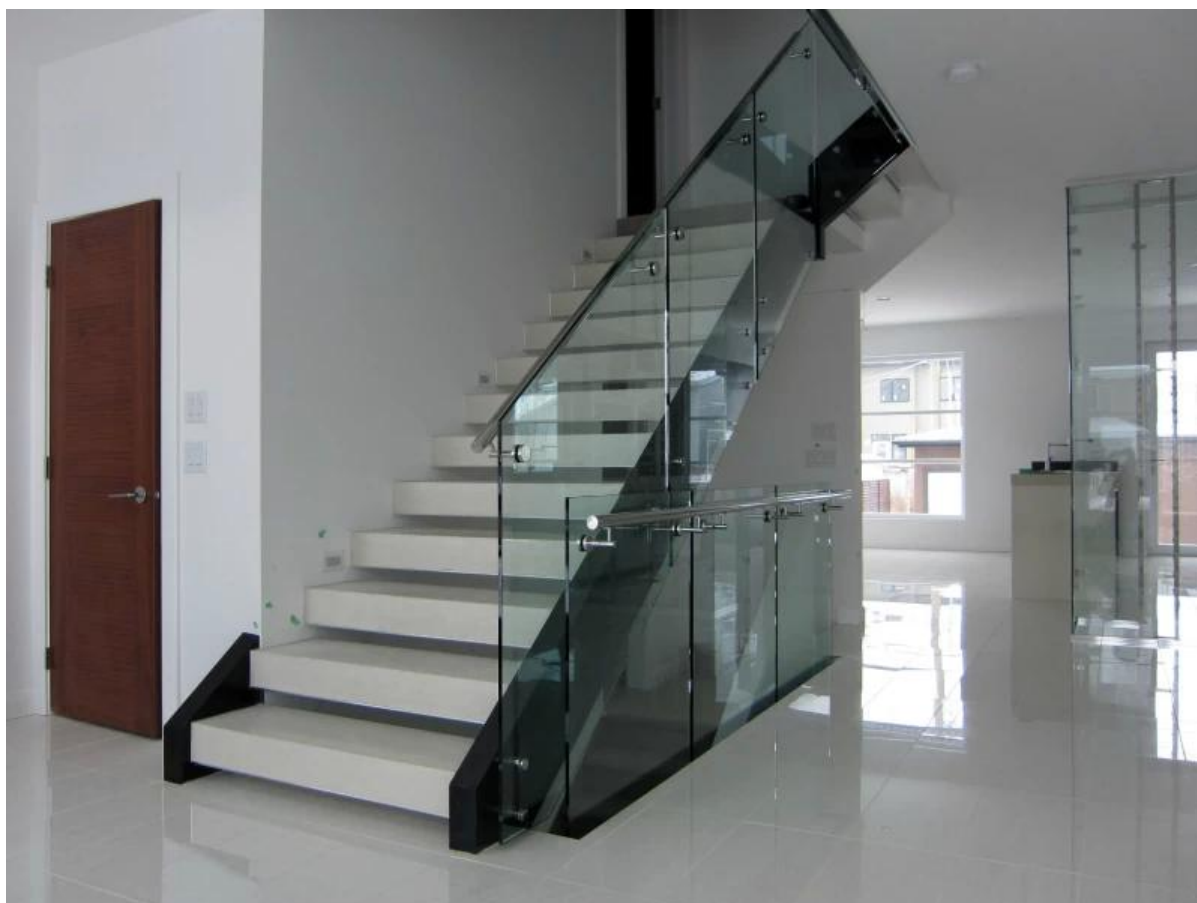

outdoor balcony staircase tempered glass railing hardware glass standoff

1. Glass standoff description:

- Material: Stainless steel 304/316
- Finish: Satin or mirror polished
- For glass thickness: 6-19mm thickness
- Solid, high quality, rubber gasket included
- **Model No.SF-50:** 50*12mm cap , 50*30mm body , M12*120 bolt , mount to concrete / M12*72 bolt, mount to wood .

2. Glass stadndoff photos:

Brushed finish

Mirror polished

Package

3. outdoor balcony tempered glass railing hardware glass standoff project :

4. Indoor staircase tempered glass railing hardware glass standoff project :