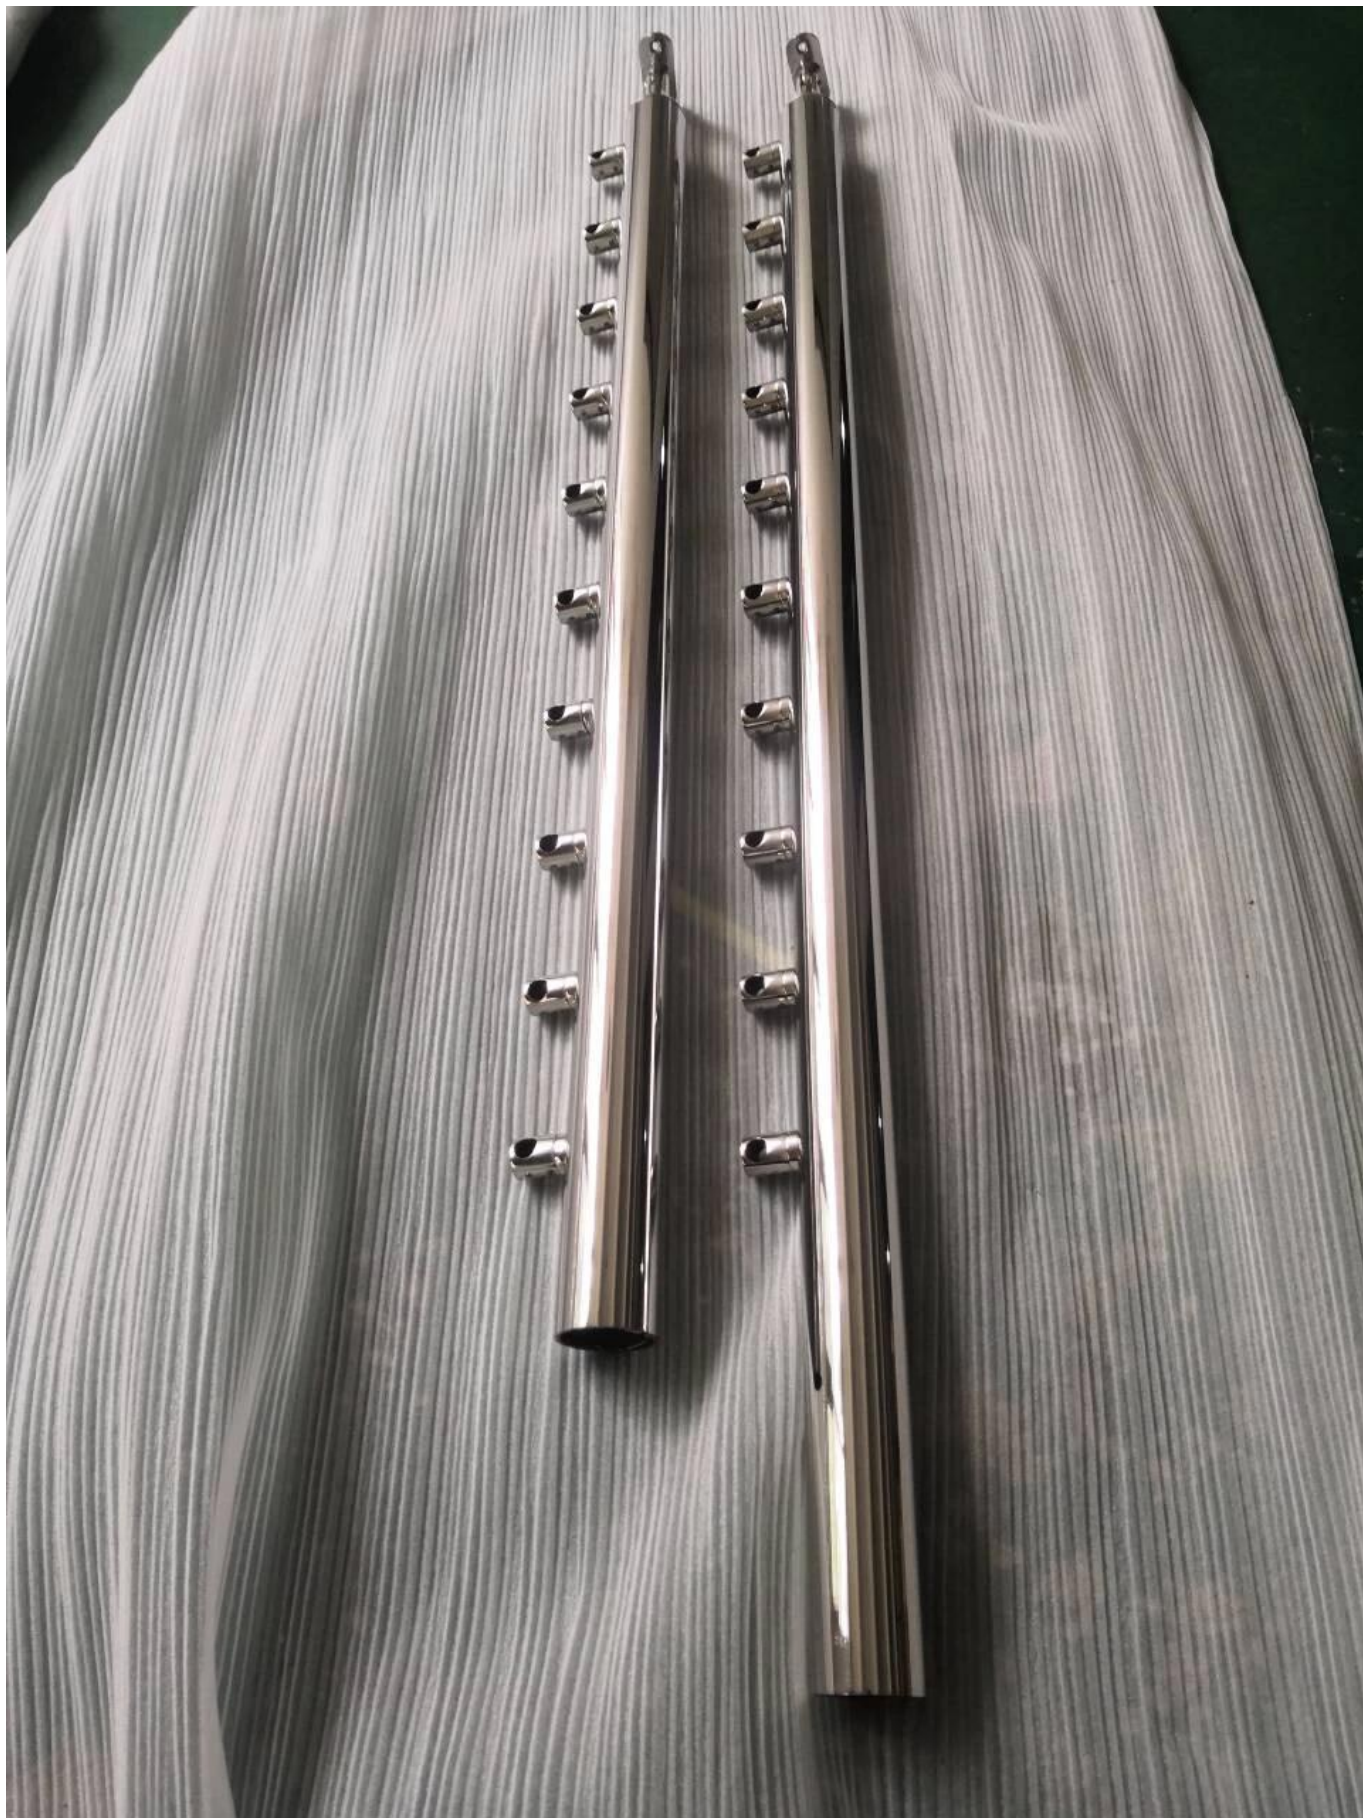

High grade outdoor railing 316 stainless steel crossbar railing post with 12mm solid crossbars .

1). Features of crossbar railing post -

Item	crossbar railing post
Material	304/316 stainless steel
Finish	mirror /satin
post size	round 42.4/50.8mm , or square 40*40/50*50mm
crossbar diameter	normally 12mm , optionally 16mm or 25mm
Top handrail size	round 42.4/50.8mm , or square 40*40/50*50mm
Base flange	welded to post , with base cover as decoration
Height	36 inches or 42 inches or as per request
MOQ	10 pcs
Lead time	20-30 days , depending on order quantity

2). Detailed photos of 316 stainless steel crossbar railing post -

316 stainless steel crossbar railing post bottom (can be with or without welded base)-

316 stainless steel crossbar railing post top view , with adjustable handrail brackets