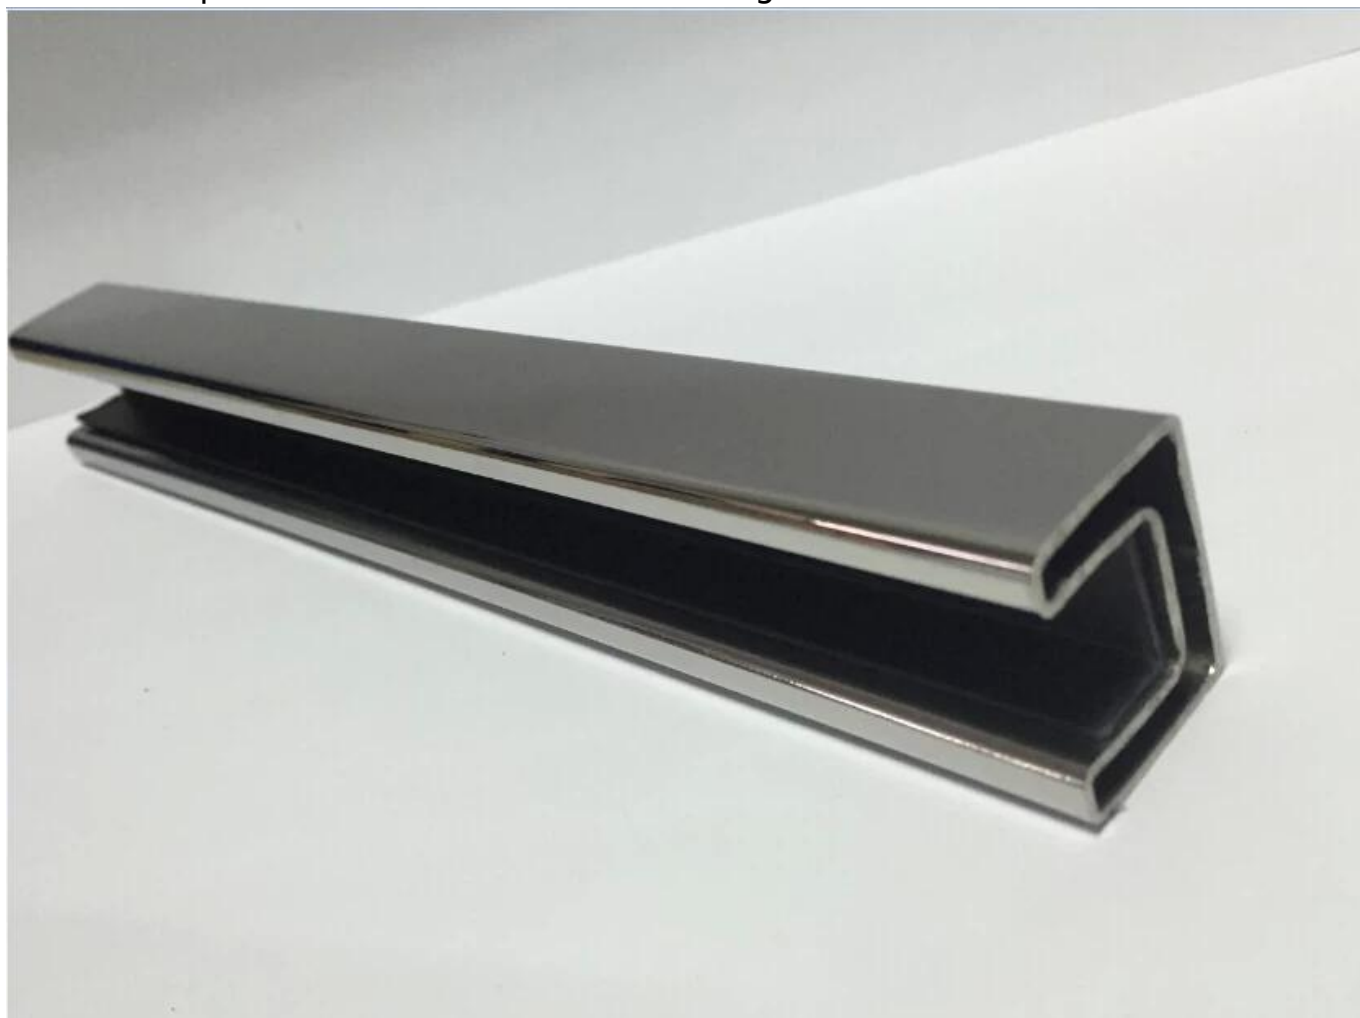

outside 316 stainless steel slotted tube top handrail for glass fence and glass balustrade

To make your glass fence or glass balustrade much more safe and to make it look perfect and feel better, Shenzhen Launch offer you another option---glass fence with slotted tube top hand rail.

Here is the specification for slotted tube :

- 304 stainless steel for inside fence
- 316 stainless steel for outside fence
- satin or mirror finish for the slot tube
- round or square models available
- stainless steel fittings include end caps, wall connectors, joiners and plastic channels .

Pls see the pictures of slotted tube and fittings:

Square slot handrail series

Round slot handrail series

See the photos of glass fence with slotted tube top rail :

Thanks for your view, Any needs or question, contact with me freely :