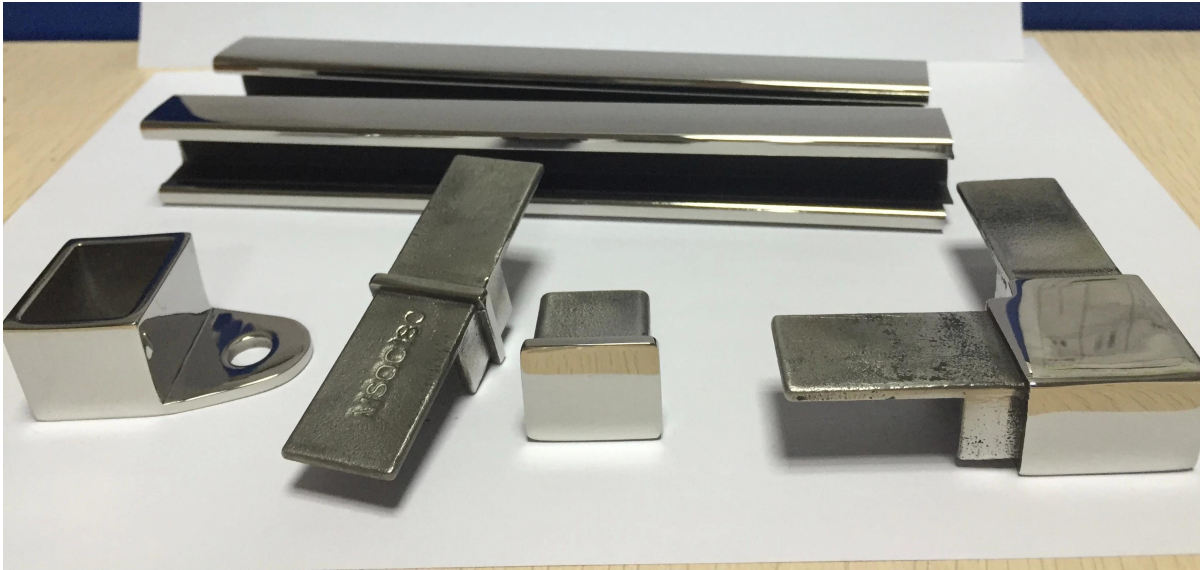

### Square shape slot tube handrail :

- tube size: diameter 25\*21mm
- wall thickness: 1.5-2mm
- groove size: 14\*14mm
- for glass thickness: 10-12mm
- each piece 5.8meter, can as per your requirement cut into sections

### Fittings :

- square end cap
- square 90 degree connector
- square 180 degree connector
- square wall connector
- material: AISI 304/AISI316/AISI316L
- Finish: brush or mirror

- Application:used for frameless glass fencing ,glass balustrade, top railing