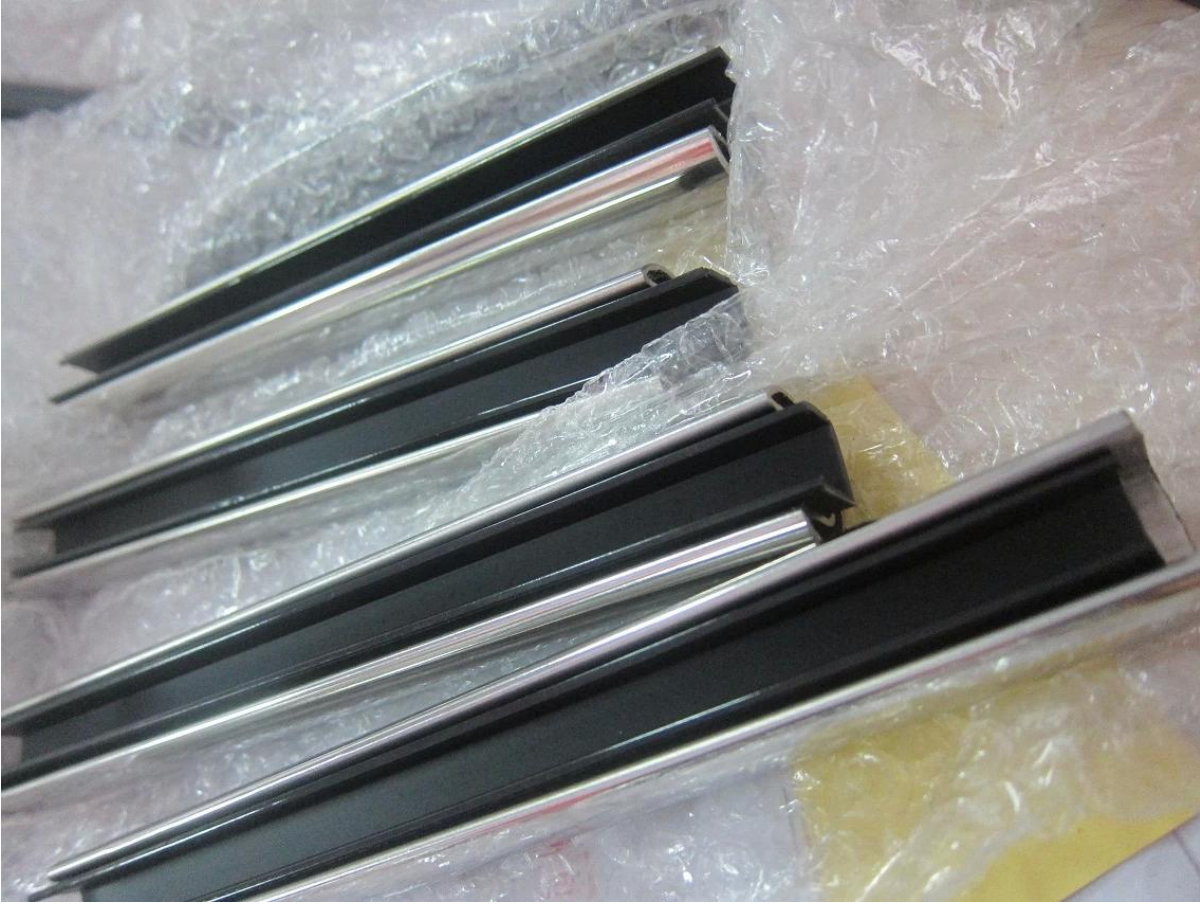

pool fenceing glass with top rail stainless steel channel profile capping rail
1.Square type balustrades top rails ,

20*25mm slot handrail

5.8 m per length

180 degree joiner

90 degree joiner

Vertical adjustable joiner

Horizontal I adjustable joiner

Wall to handrail joiner

End cap

1). Horizontal, Left/Right adjustable connector adjustable connector :

2). Vertical, Up/Down adjustable connector :

2. Round type balustrades top rails :

3. 8K polish stainless steel 316L mini top rail packing :
1pc/inner thin film protect,
4 - 6 pcs/bundle or 1pc/carton tube outer package.