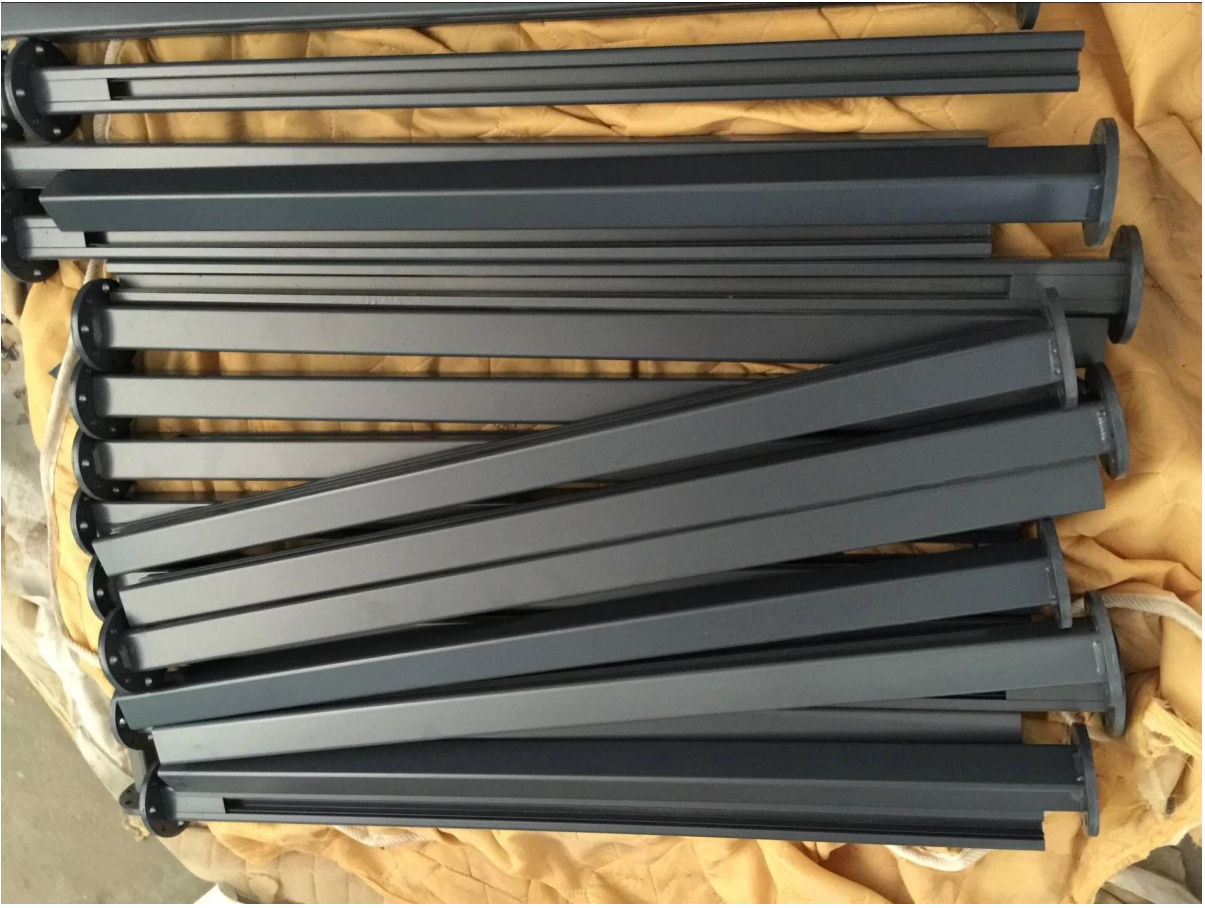

powder coated aluminum fence post semi frameless glass pool fencing

Square and round shape aluminum post available :

1. Square and Round shape aluminum post

specifications :

1) square semi frameless glass fencing aluminum post : 50 x 50 x 3mm

Square 1 way

**Square 2 way
180 degree**

**Square 2 way
135 degree**

**Square 2 way
90 degree**

2) Round semi frameless glass fencing aluminum post : diameter 50mm x 3mm

Round 1 way

**Round 2 way
180 degree**

**Round 2 way
135 degree**

**Round 2 way
90 degree**

2. Glass to square post hinge & glass to glass 180 degree latch,
please refer to :

[javascript:void\(0\);/*1488425184931*/](javascript:void(0);/*1488425184931*/)