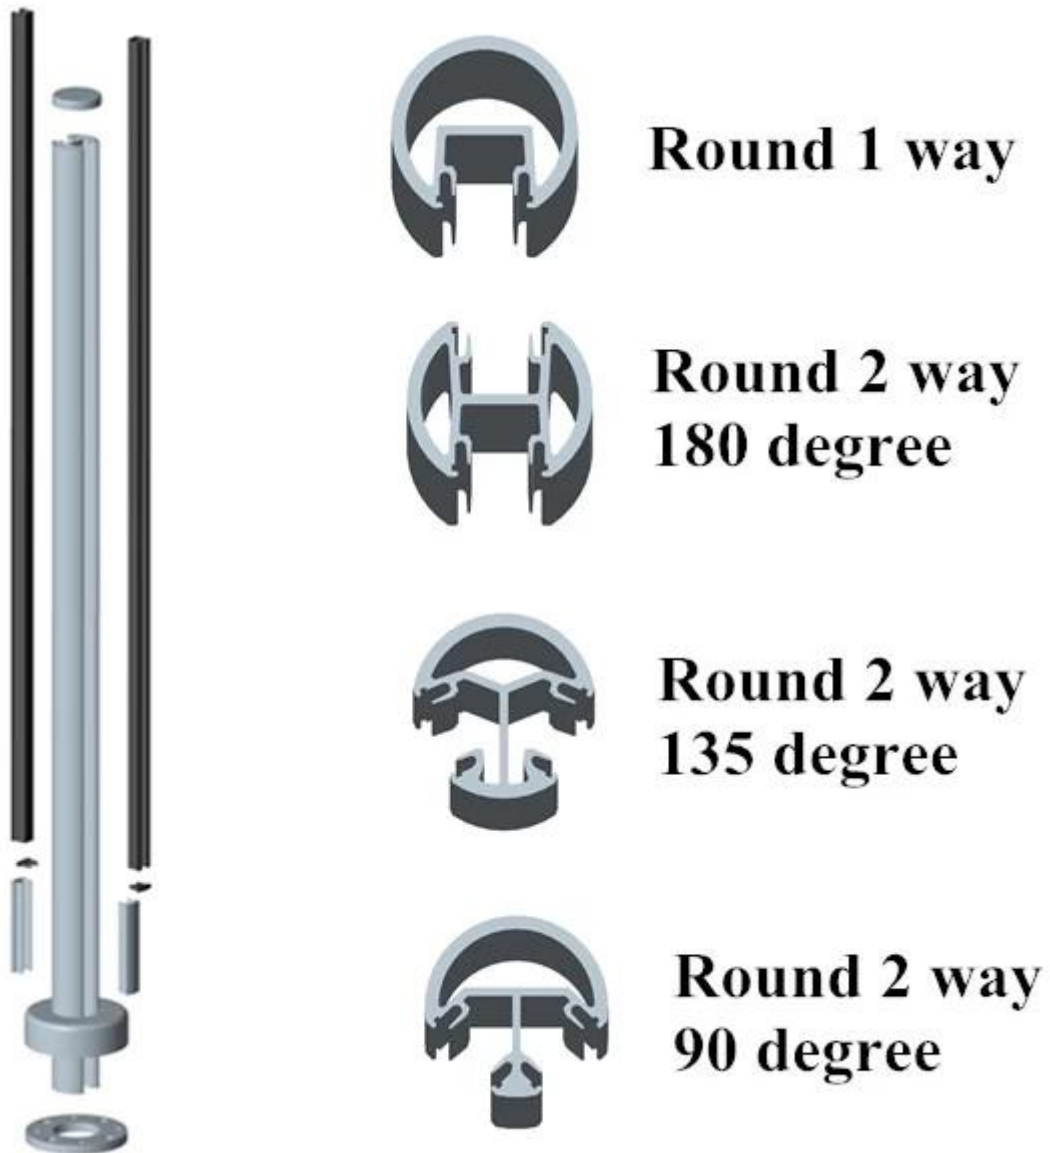

Application: indoor/outdoor balcony balustrade, staircase railing, terrace design etc

advantages of aluminum glass railing post:

- no hole needed on glass
- easy to install
- easy to clean
- elegant out look
- stable and cost-effective
- no MOQ limitation
- sample available before order
- drawing available
- experienced engineer design railing for you

Below are the picture of our aluminum galsss railing post for your better understanding

Square 1 way

**Square 2 way
180 degree**

**Square 2 way
135 degree**

**Square 2 way
90 degree**