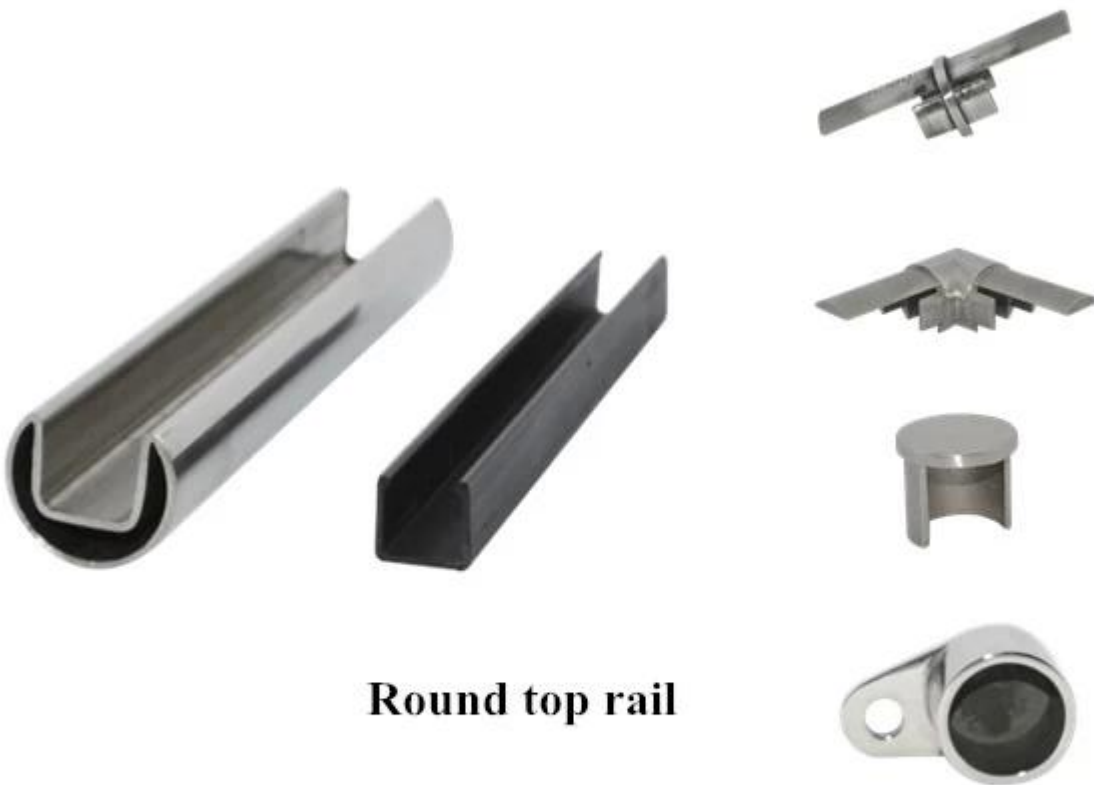

It must be a good choice to choose our round top rail for outside glass fence.

Round channel outer diameter: 25.4mm, inner rubber groove 14mm*14mm.

Square channel outer size: 25mm*21mm, inner rubber groove 14mm*14mm.

The channel length is as per your request, but for easier transport, the Max. length should be 5.8m.

round top rail and fittings

Round top rail

square top rail and fittings

square top rail

Project