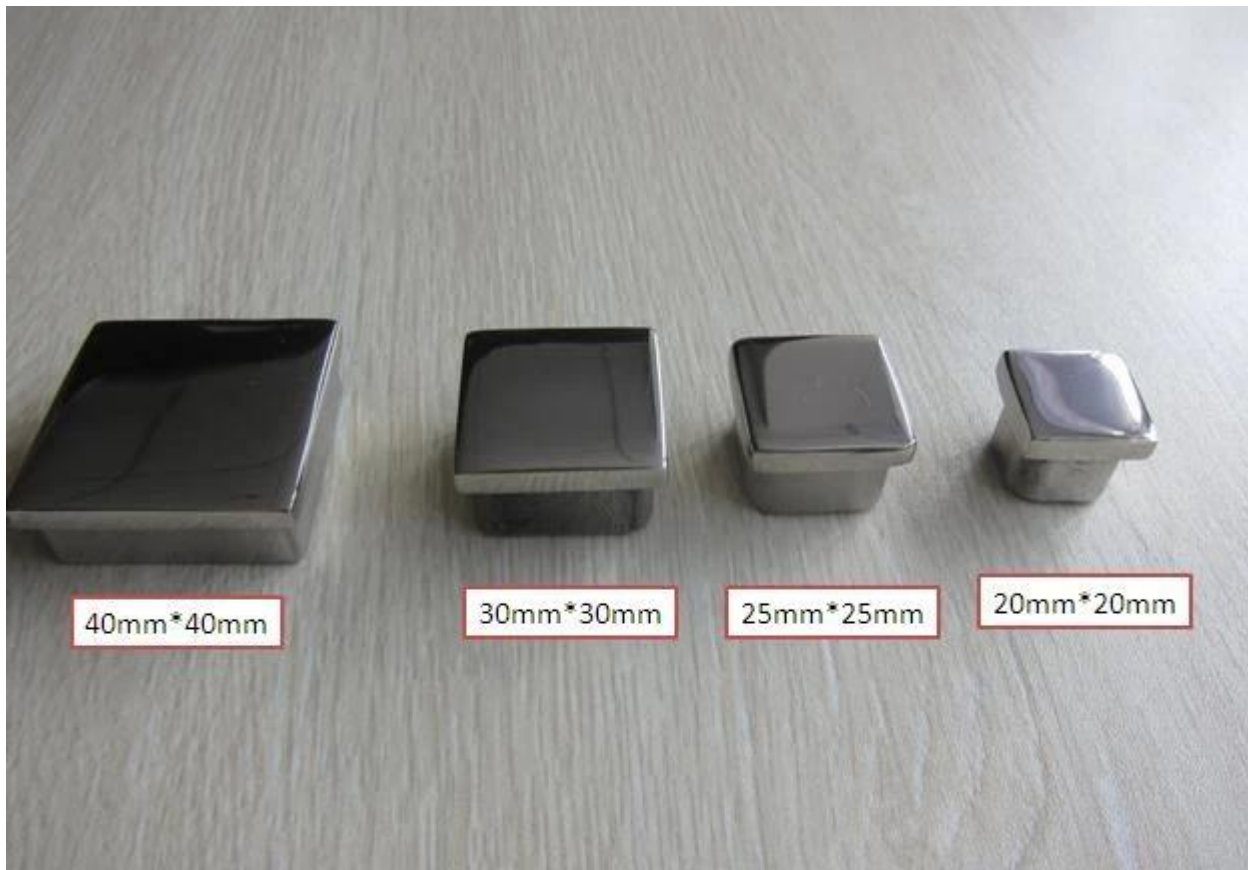

If you want to make your pool fence look more elegant, please choose our round tube end cap with wrought iron railing parts.

four types round end cap

LCH-209

LCH-213

LCH-214

LCH-215

Of course, square tube end cap is also provided by us. Different tube size, different choice.