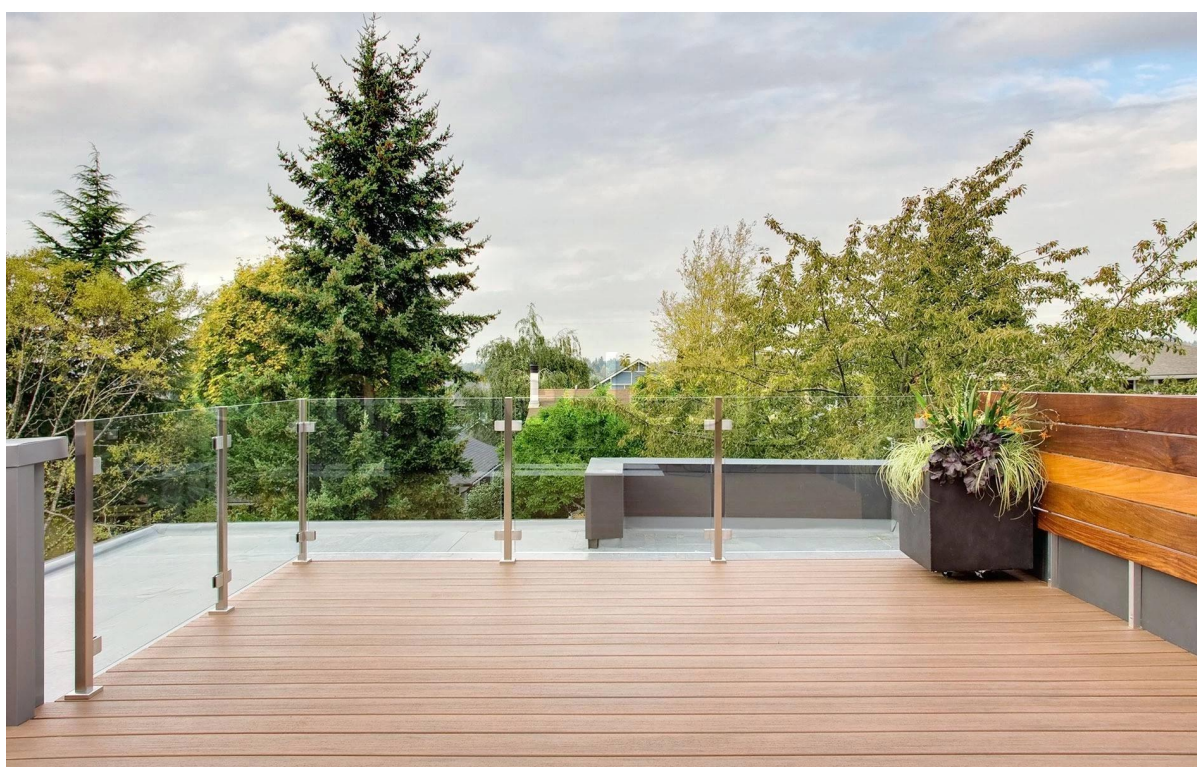

If you have any interest in our products, please feel free to contact me.
Email address: sales03@launch-china.cn
Skype: launch-03