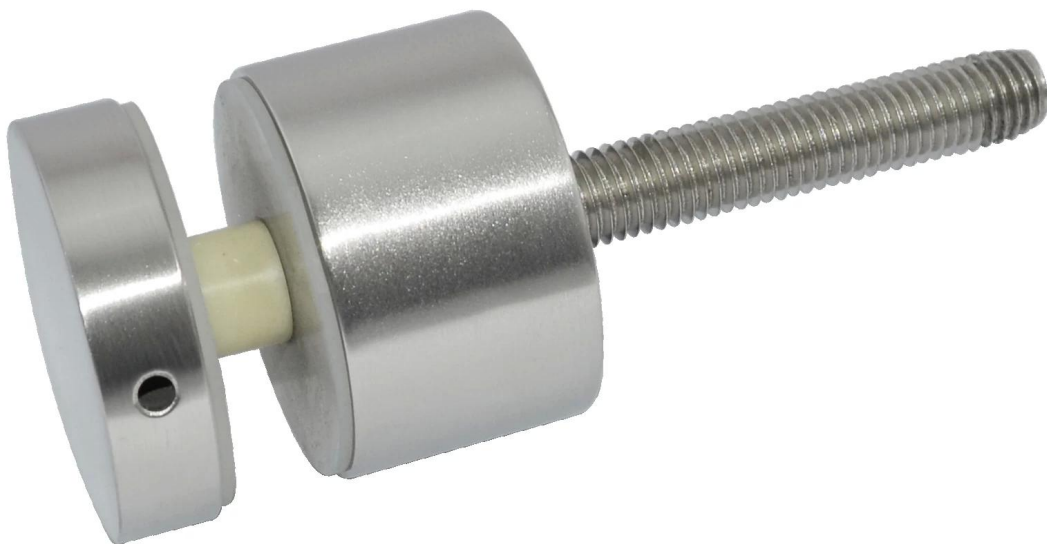

self-tapping standoff for frameless glass railing, our standoff can be mounted to timber and concret  
parallelogram glass for stairs  
square glass for baclonies  
usually four to six standoffs to support one glass panel

Standoff for concret mount:

mirror finish and dimention:

satin finish:

standoff for timber mount:

Thanks for visiting!  
Any inquiry or question, please leave me message. You will  
get feedback within 24 hours. ❌