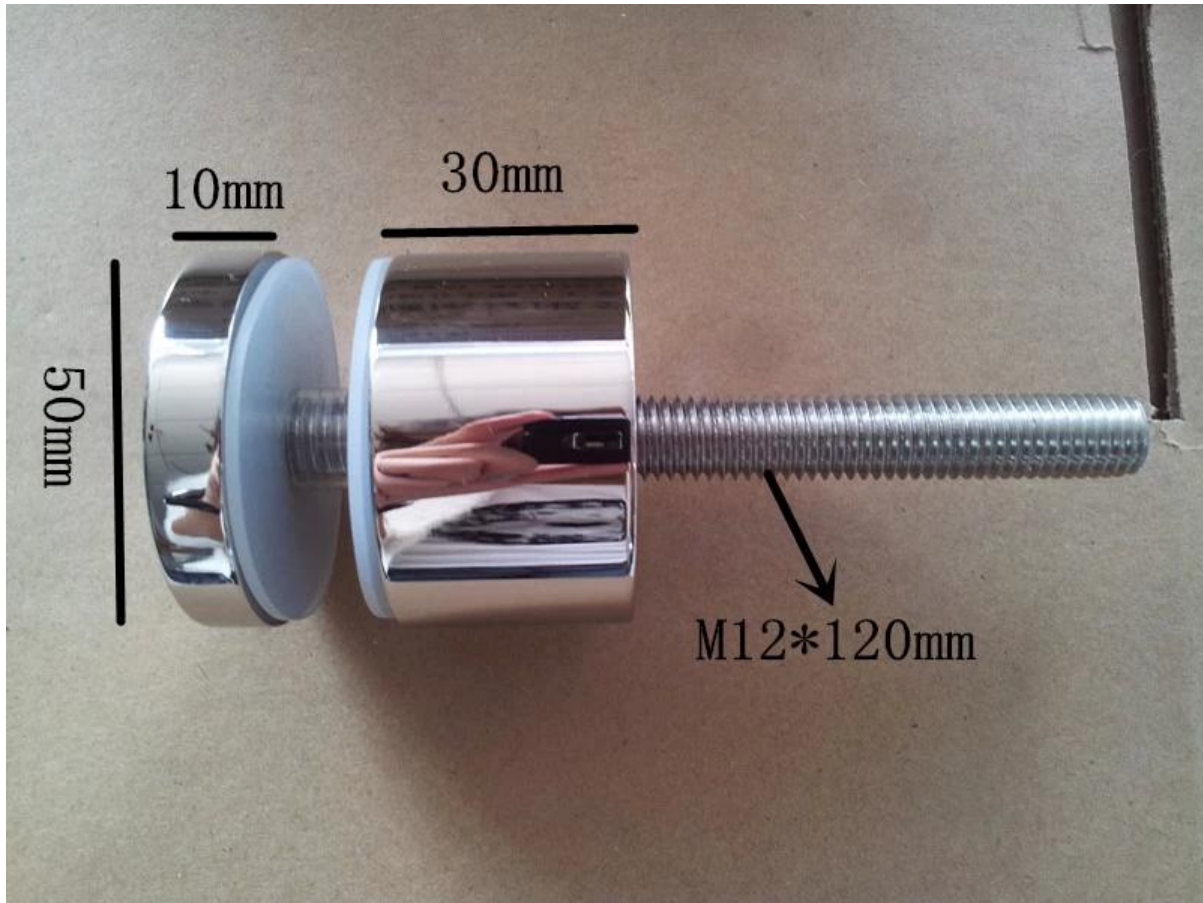

self-tapping standoff for frameless glass railing, our standoff can be mounted to timber and concret  
parallelogram glass for stairs  
square glass for baclonies  
usually four to six standoffs to support one glass panel

Standoff for concret mount:

mirror finish and dimention:

satin finish:

standoff for timber mount:

Thanks for visiting!  
Any inquiry or question, please leave me message. You will  
get feedback within 24 hours. ❌