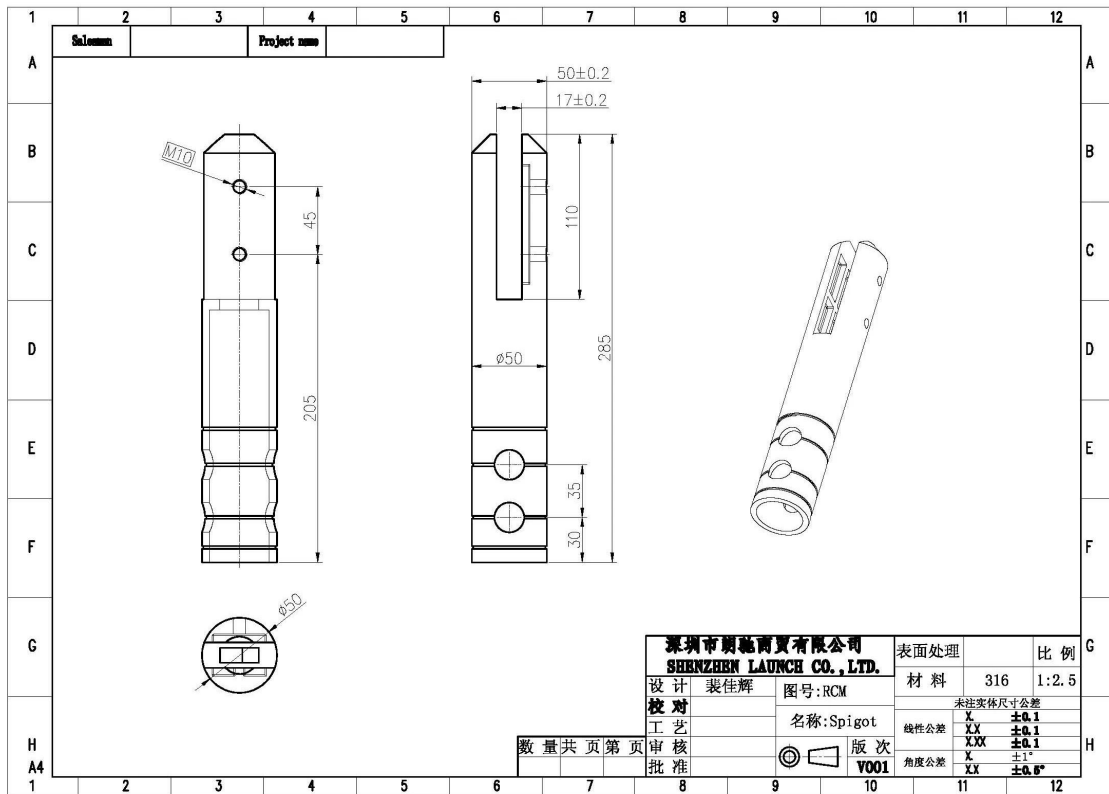

Shenzhen Launch Co., Ltd

数量共页第页

深圳市朗翰商贸有限公司 SHENZHEN LAUNCH CO., LTD.		表面处理
设计	裴佳辉	材料
校对		
工艺	图号:SCM	
审核	名称:Spigot	线性公差
批准		角度公差
	版次 Y001	

Round base plate spigot 316/2205 SS

RBM

Dimensions for RBM :

Round core drill spigot 316/2205 stainless steel

RCM

Dimensions for RCM

For details of other hardwares please kindly go through our web pages and find out more information .

You are always welcomed to send inquires or pay a visit .