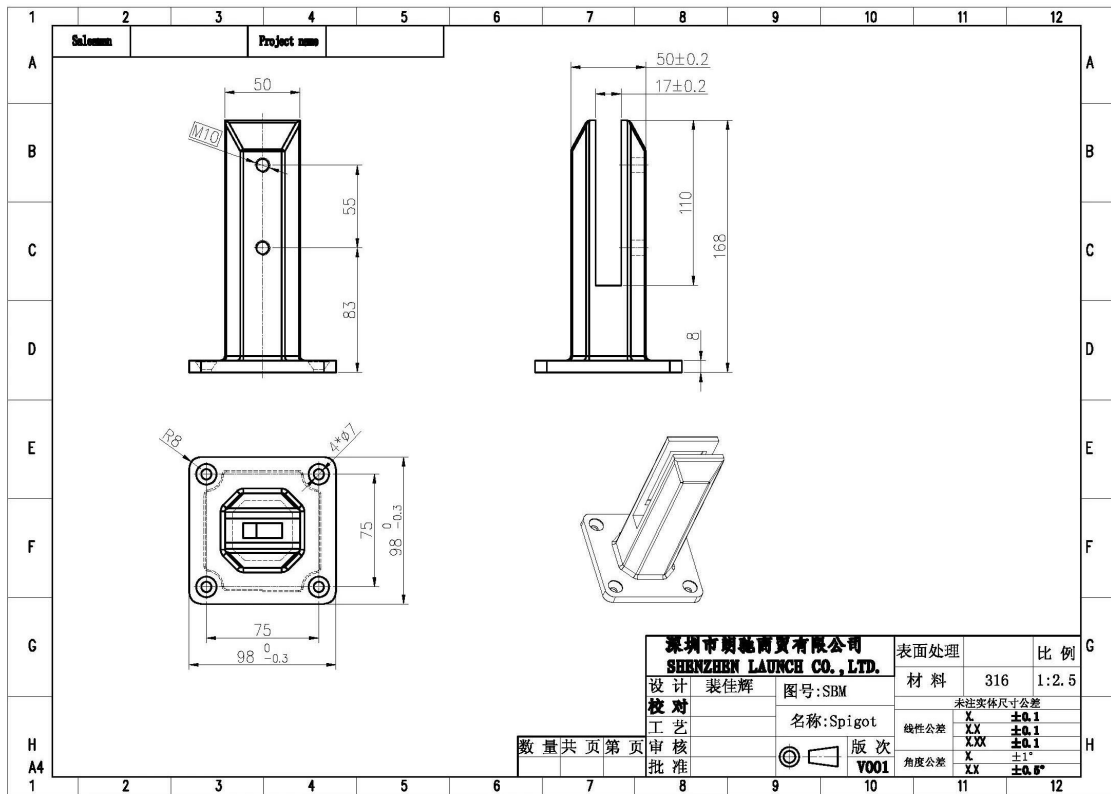

We have 4 types of frameless glass spigots as below :

Square base plate spigot 316 or 2205 stainless steel

Dimensions for SBM :

Square core drill spigot 316 /2205 stainless steel

SCM

Dimensions for SCM :

Project name