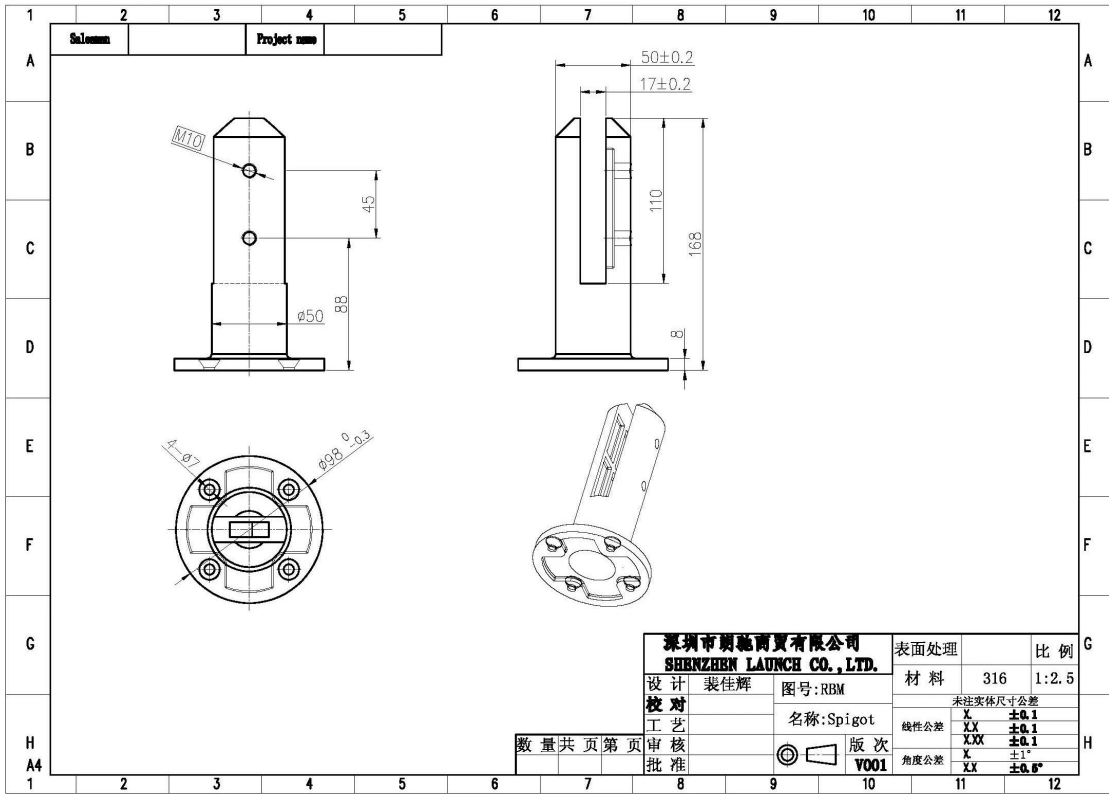

Shenzhen Launch Co., Ltd

数量共页第页

深圳市朗翰商贸有限公司 SHENZHEN LAUNCH CO., LTD.		表面处理
设计	裴佳辉	材料
校对		
工艺	图号:SCM	
审核	名称:Spigot	线性公差
批准		角度公差
	版次 Y001	

Round base plate spigot 316/2205 SS

RBM

Dimensions for RBM :

Round core drill spigot 316/2205 stainless steel

RCM

Dimensions for RCM

For details of other hardwares please kindly go through our web pages and find out more information .

You are always welcomed to send inquires or pay a visit .