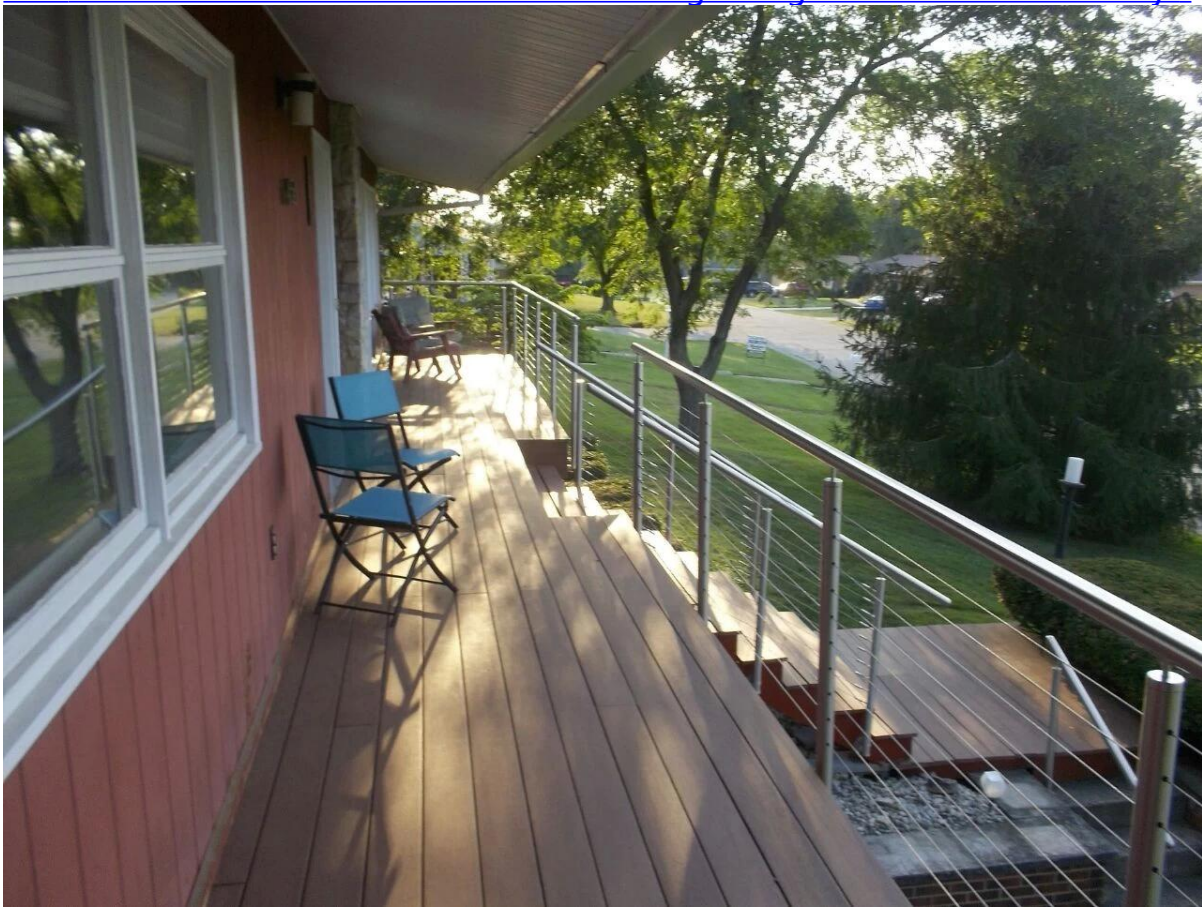

side mount stainless steel cable railing design for outdoor balcony deck

1. Description:

1). stainless steel post & handrail

Material: Stainless steel 316
Handrail & Post: $\Phi 50.8 \times 1.5\text{mm}$
Finish: Satin or mirror polished

2). stainless steel cable tensioner.

[javascript:void\(0\);/*1468641400683*/](javascript:void(0);/*1468641400683*/)

2. Stainless steel side mount post & handrail :

3. [Side mount stainless steel cable railing design for outdoor balcony :](#)