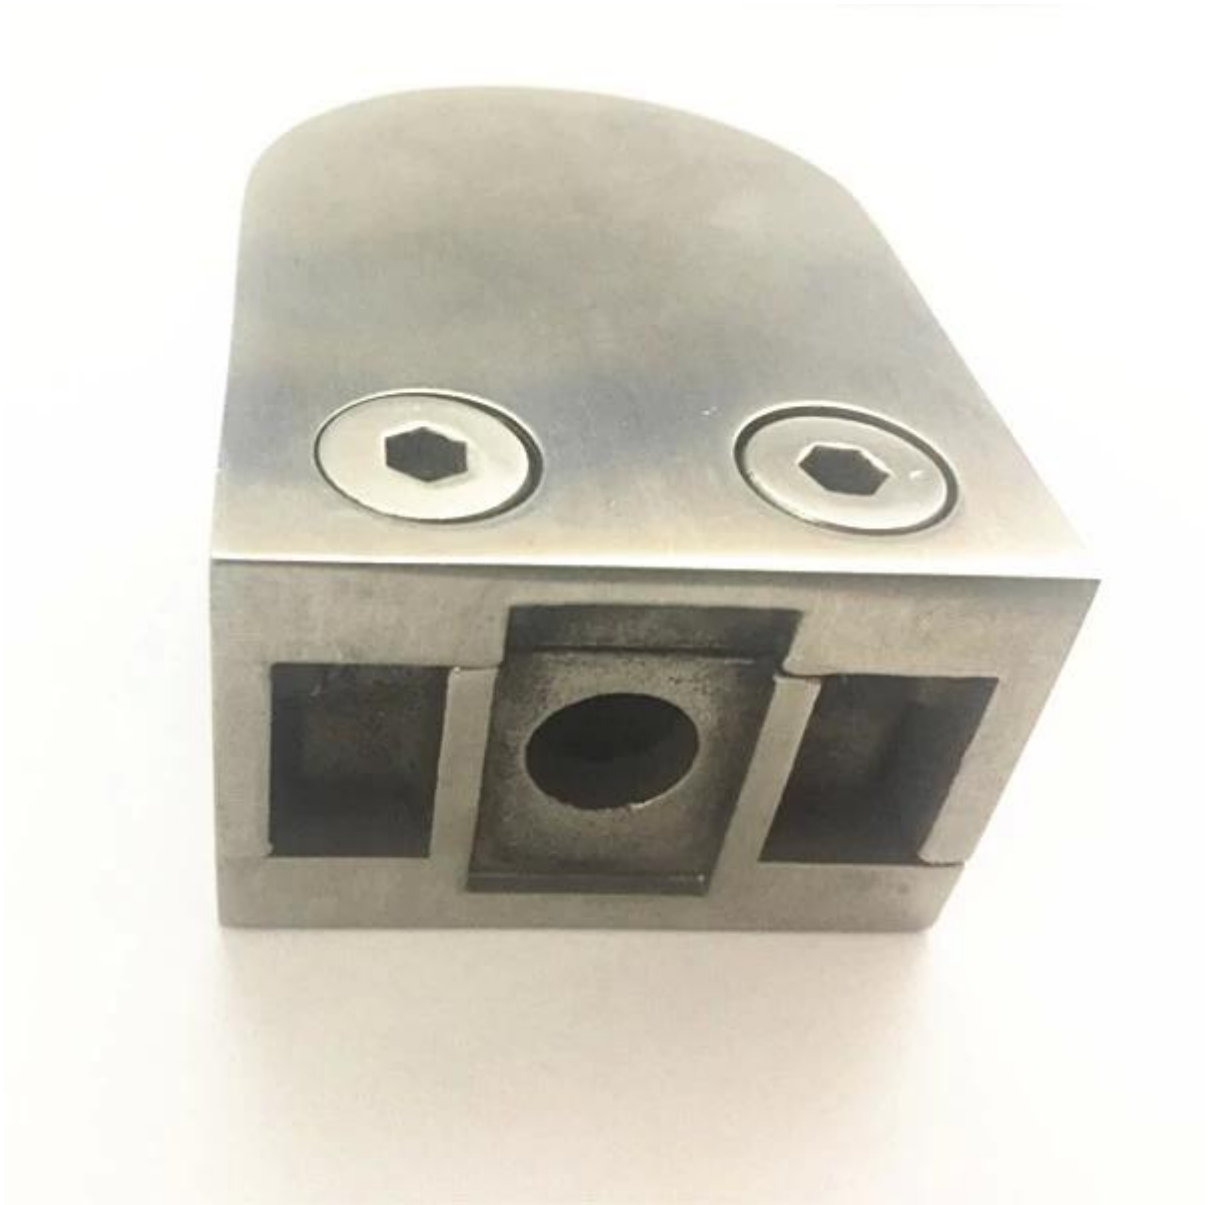

[brushed stainless steel glass clamps](#) 55x45x28mm flat back for 10-12mm thickness glass

Specs.

Package	10 pcs per pack
Material	30/ 316 stainless steel
Model no.	G105 flat back / G105R round back
Glass thickness	10-12 glass
apply	posts , wall etc.

Detailed Photos for [55x45x28mm brushed stainless steel glass clamps](#)

side view of brushed stainless steel glass clamps

front view of brushed stainless steel glass clamps

Bottom view of brushed stainless steel glass clamps , with screw hole for railing post mount