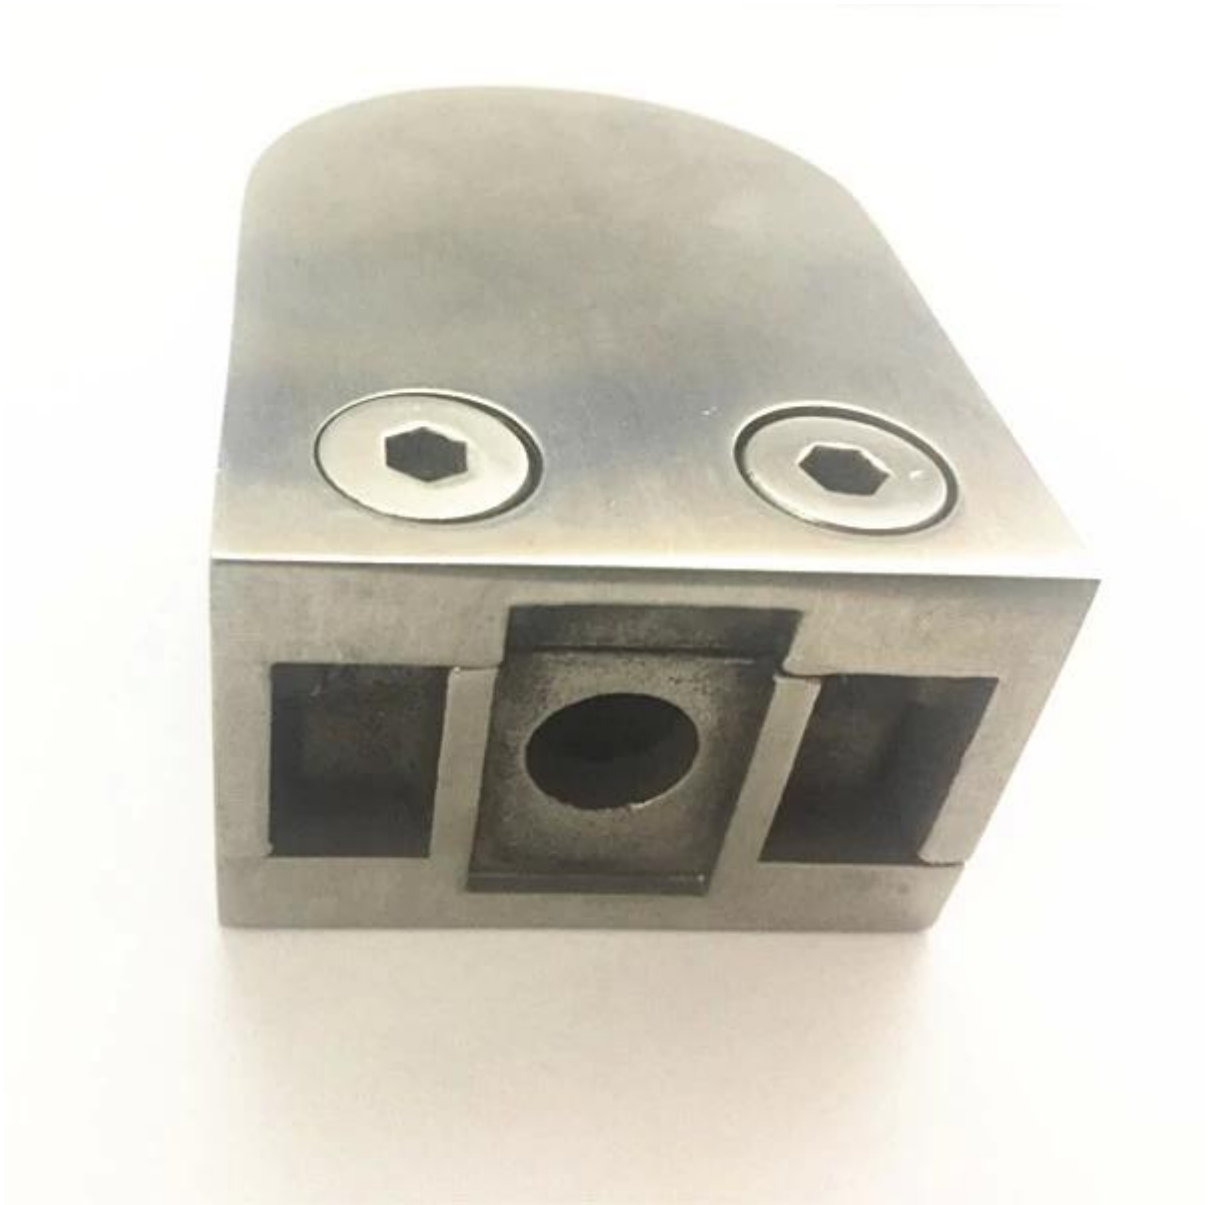

[brushed stainless steel glass clamps](#) 55x45x28mm flat back for 10-12mm thickness glass

Specs.

<b>Package</b>	<b>10 pcs per pack</b>
<b>Material</b>	<b>30/ 316 stainless steel</b>
<b>Model no.</b>	<b>G105 flat back / G105R round back</b>
<b>Glass thickness</b>	<b>10-12 glass</b>
<b>apply</b>	<b>posts , wall etc.</b>

Detailed Photos for [55x45x28mm brushed stainless steel glass clamps](#)

side view of brushed stainless steel glass clamps

front view of brushed stainless steel glass clamps

Bottom view of brushed stainless steel glass clamps , with screw hole for railing post mount