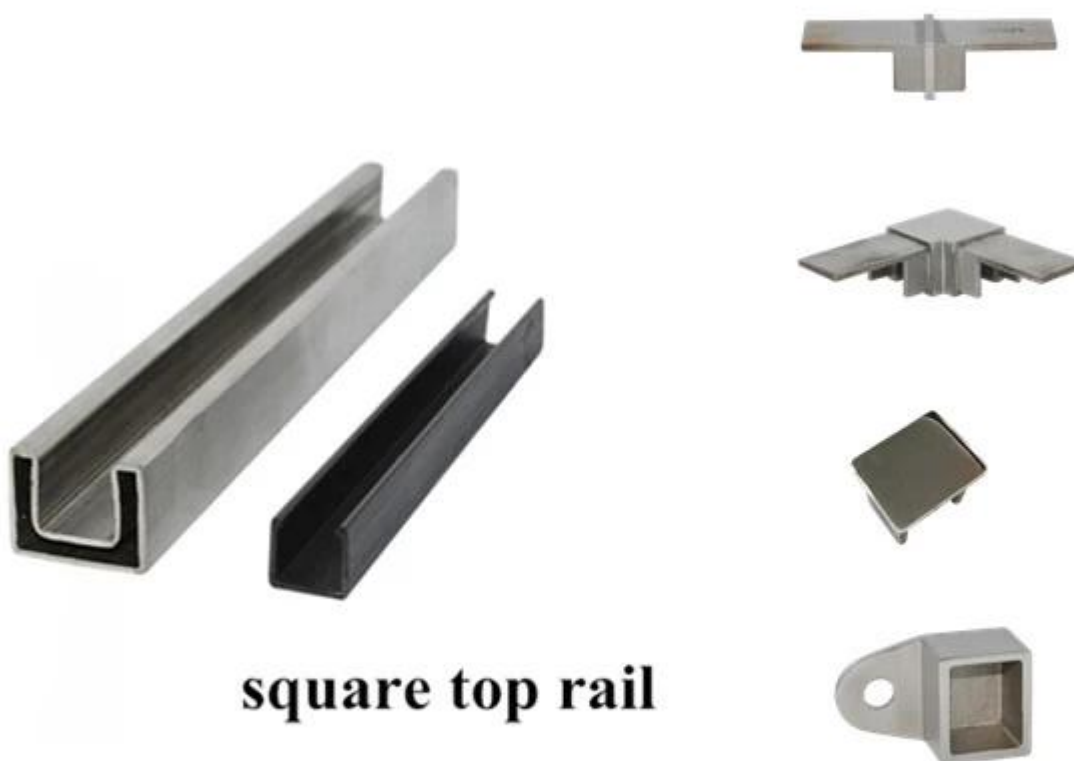

Shenzhen launch offers stainless steel 316L high quality **slot handrail for 10-12mm glass railing system.**

[square slot handrail kit](#)

square top rail

[Round slot handrail kit](#)

Round top rail