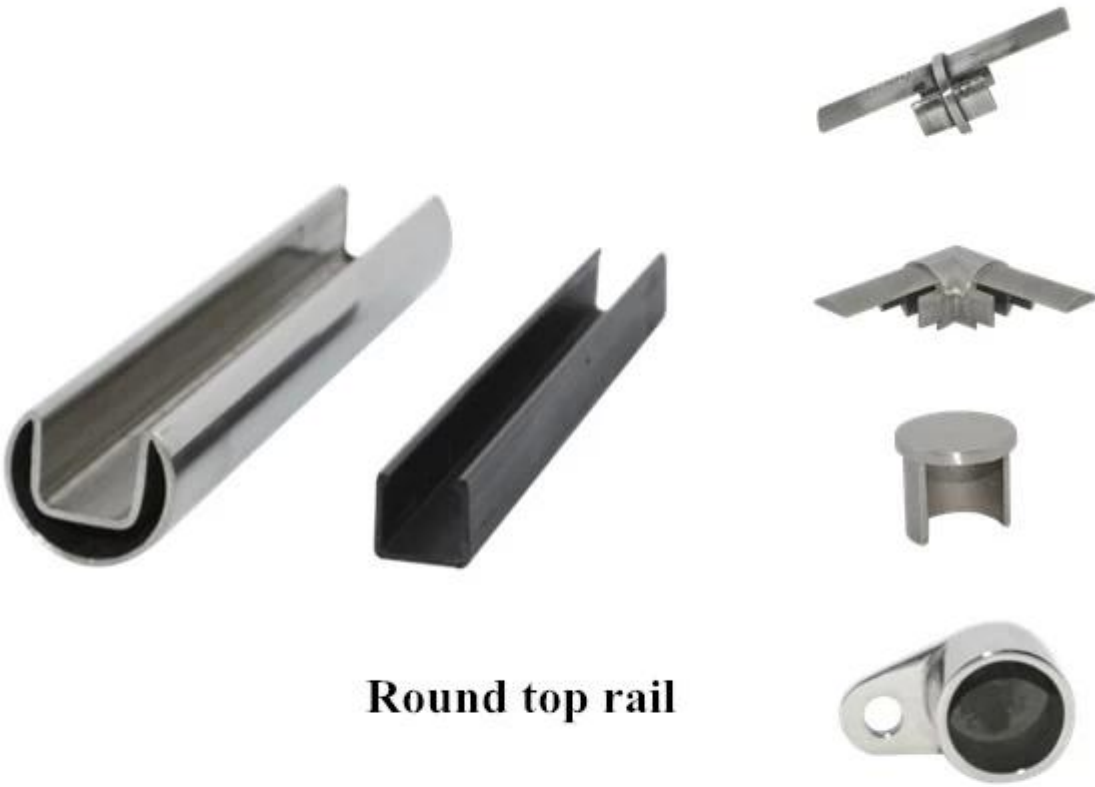

slot tube for balcony handrail

model type: round top rail

square top rail

material: stainless steel 316/316L

finish: mirror or satin

for glass thickness: 12mm

dimension: round: dia 25.4mm, groove 14*14mm, 5.8 meter per length

square: 25*21mm, groove 14*14mm, 5.8 meter per length

top rail fitting: 180 degree connector, 90 degree connector, wall to rail connector, end cap

Round top rail

square top rail

Please go to our [homepage](#), and we will help you to find the products you need. or [contact us](#) for recommendation.