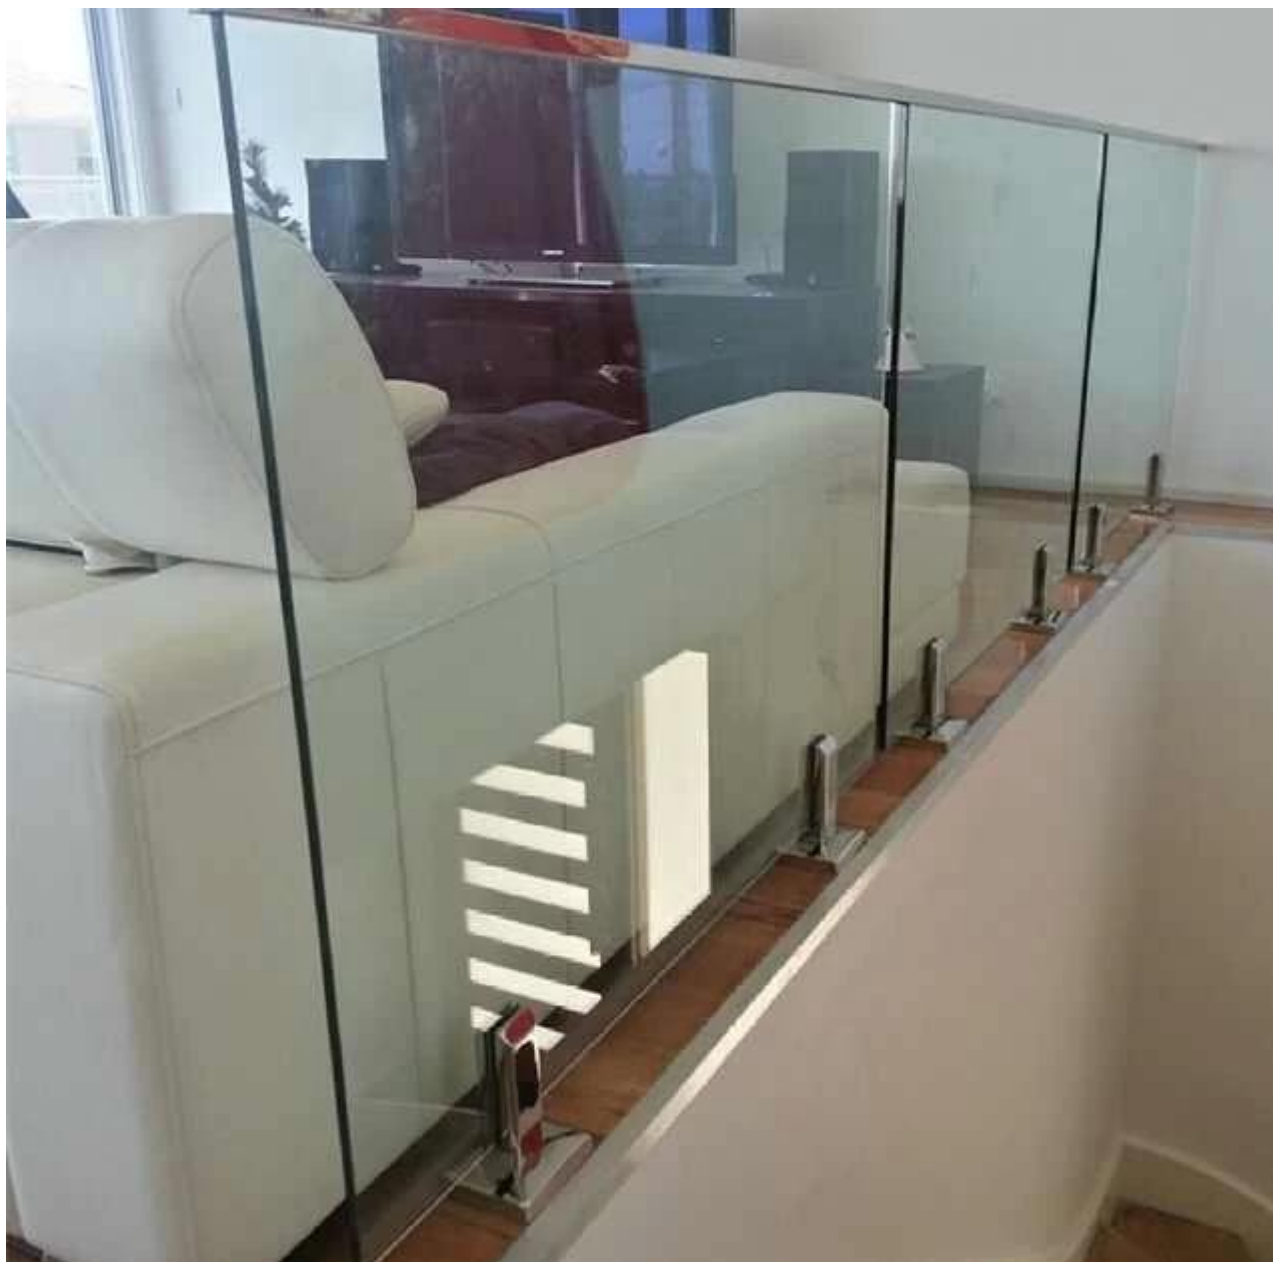

slot tube handrail for glass railing

Round slot handrail series

**square top rail**

top rail fittings: 180 degree connector, 90 degree connector, wall to rail connector, end cap

If you have any interest in our products, please go to our homepage, and we will help you to find the products you need. or contact us for recommendation.