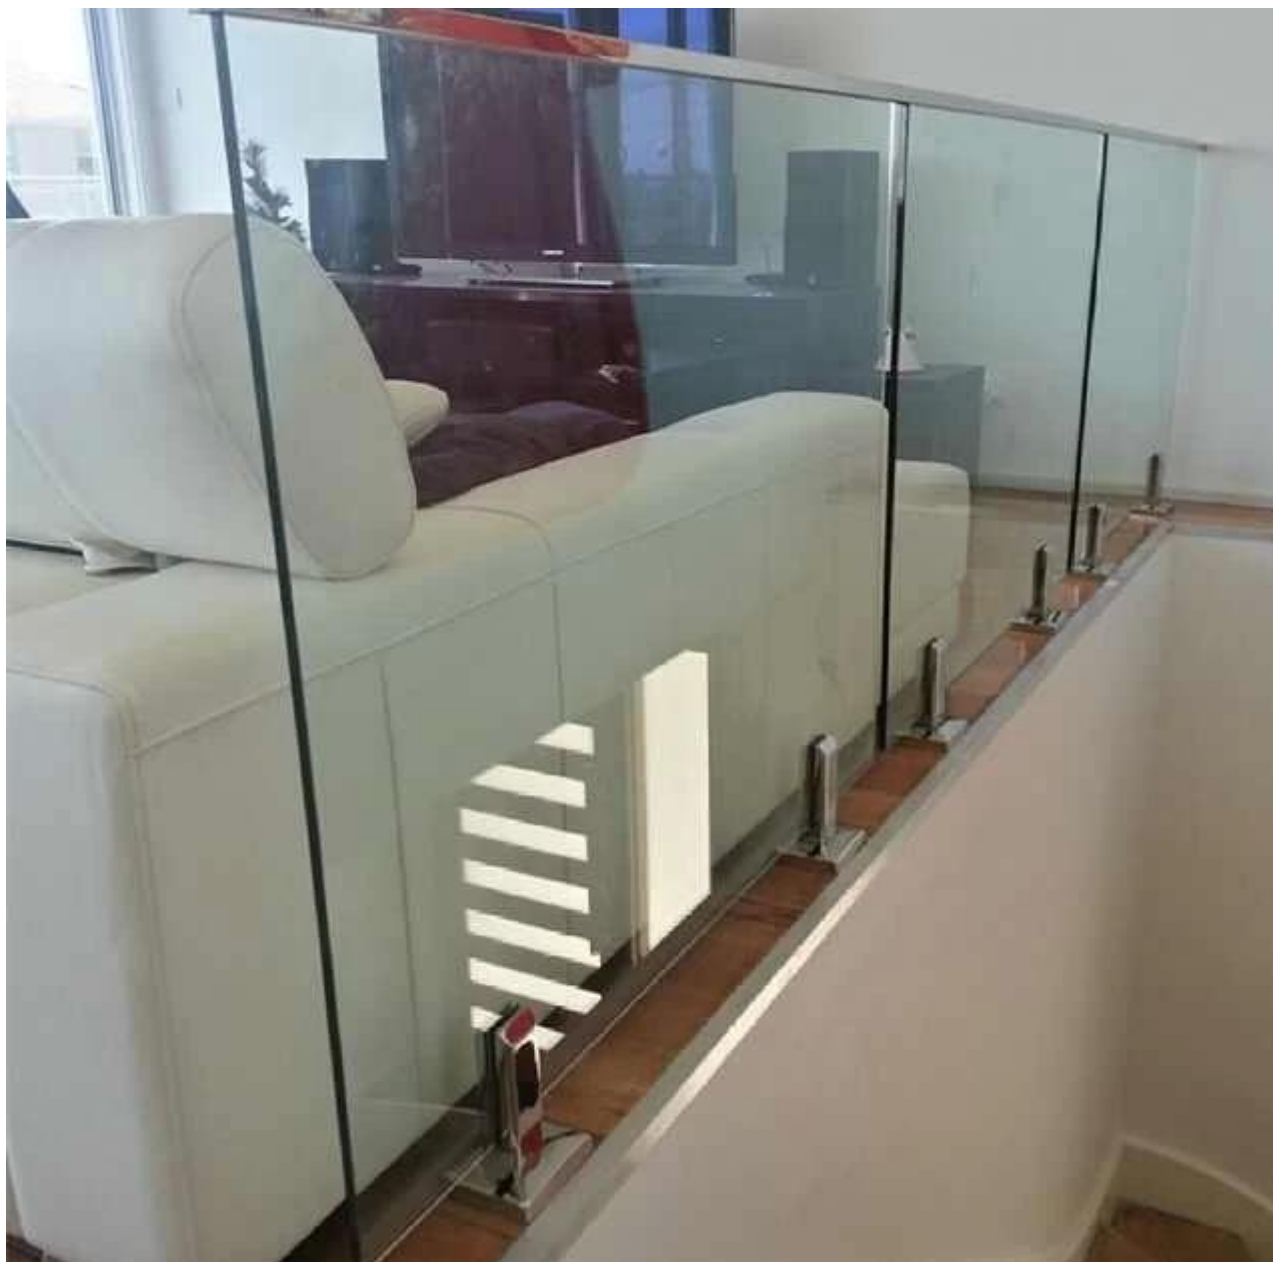

If you have any interest in our products, please go to our [homepage](#), and we will help you to find the products you need. or contact us for recommendation.
Email address: sales03@launch-china.cn