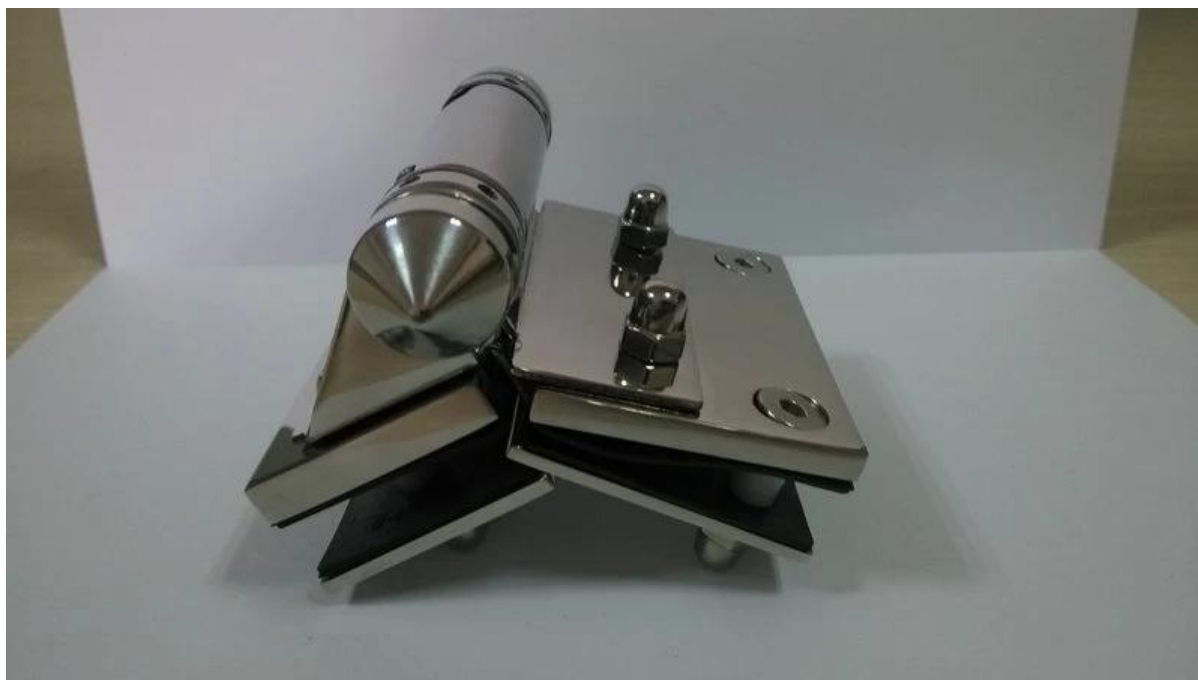

Spring loaded heavy duty glass to glass gate hinge

Our hinge is one of the hottest selling products. It has updated to 3.0 version.

It is able to hold 1000*1065*12mm glass.

Here are pictures of our newest design: