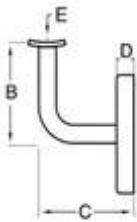

Frameless glass balustrades can be used on both internal and external staircases. Semi-frameless glass balustrades can be used likewise with timber, aluminium or other posts and features.

# P703

Material: Stainless steel 304 or 316

Finish: Bright polished or Satin

Description: wall mount

dimension (mm)

Model No.	A	B	C	D	E
G105R	65	60	70	12	20*45

This bracket can also support square tube.

**Not exactly what you are looking for?**