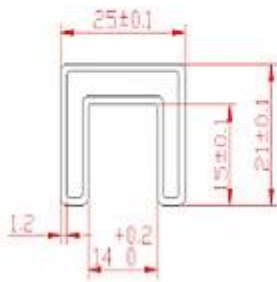

Production process	moulding, casting, turning, grinding, polishing, packing, delivery
Application area:	Bridge Railings / Handrails Deck railing/hanrails Porch railing/handrails Stair railing/handrails Salcony railing/handrails Terrace railing/handrails Pool fencing railing/handrails Steps railing/handrails
Advantages	There is a plastic slot in the slot top rail, which will make the glass fencing or railing more stable and safe and do harmless to the glass the people. no worry about the glass edgy and corner, especiallu for your children
Certification	ISO9001:2008; CCC Original Material test report
Packing:	Normally 5.8m per piece in a plactic bag and carton box; Package will be carefully concerned; The package can be designed based on customer's requirement
Delivery Lead Time:	30 Days after receiving upon your detailed needs, or depends on the quantity and the items of orders.

# Square slot handrail & fittings

slot handrail length : 5.8 meters

Square handrail fittings :

Square cap

Square wall to rail connector

Square 180 deg. Connector

Square 90 deg. Connector

ISO  
9001:2008  
REGISTERED