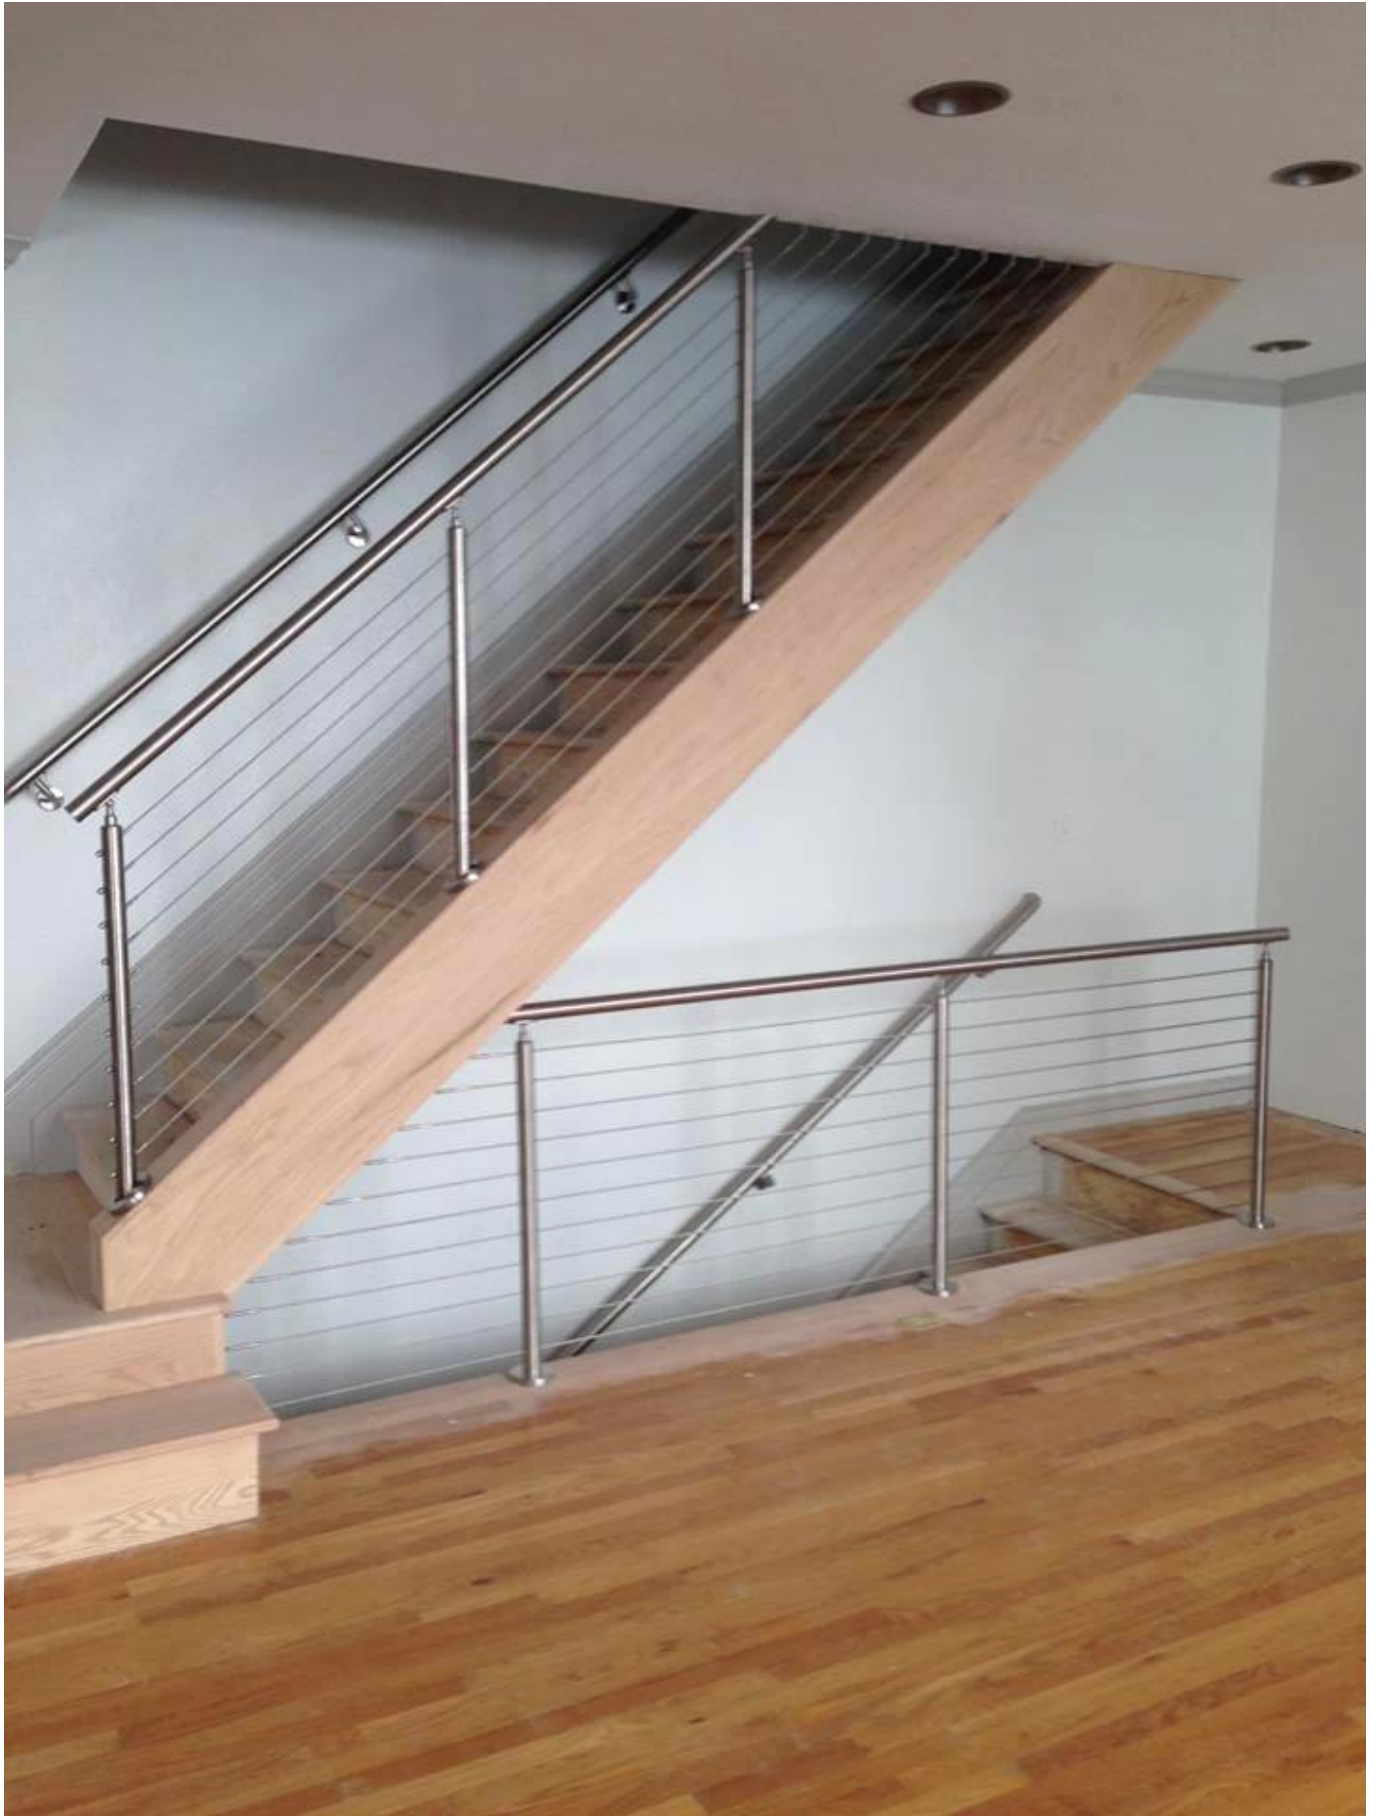

## General Information:

Item name	stainless steel balustrade post / balustrade fittings
Material	AISI 304 or 316
Height	600-1500mm as per your requirement
Finish	satin or mirror polished
Size	round(Dia 42.4mm/ 50.8mm) square(40*40mm/50*50mm)
Feature	no holes required on glass, glass well protected
Fitting	base plate, cover ring and top bracket
Packaging	plastic bag and cartons
Application	swimming pool area, balcony, staircase, corridor, gazebo, etc.