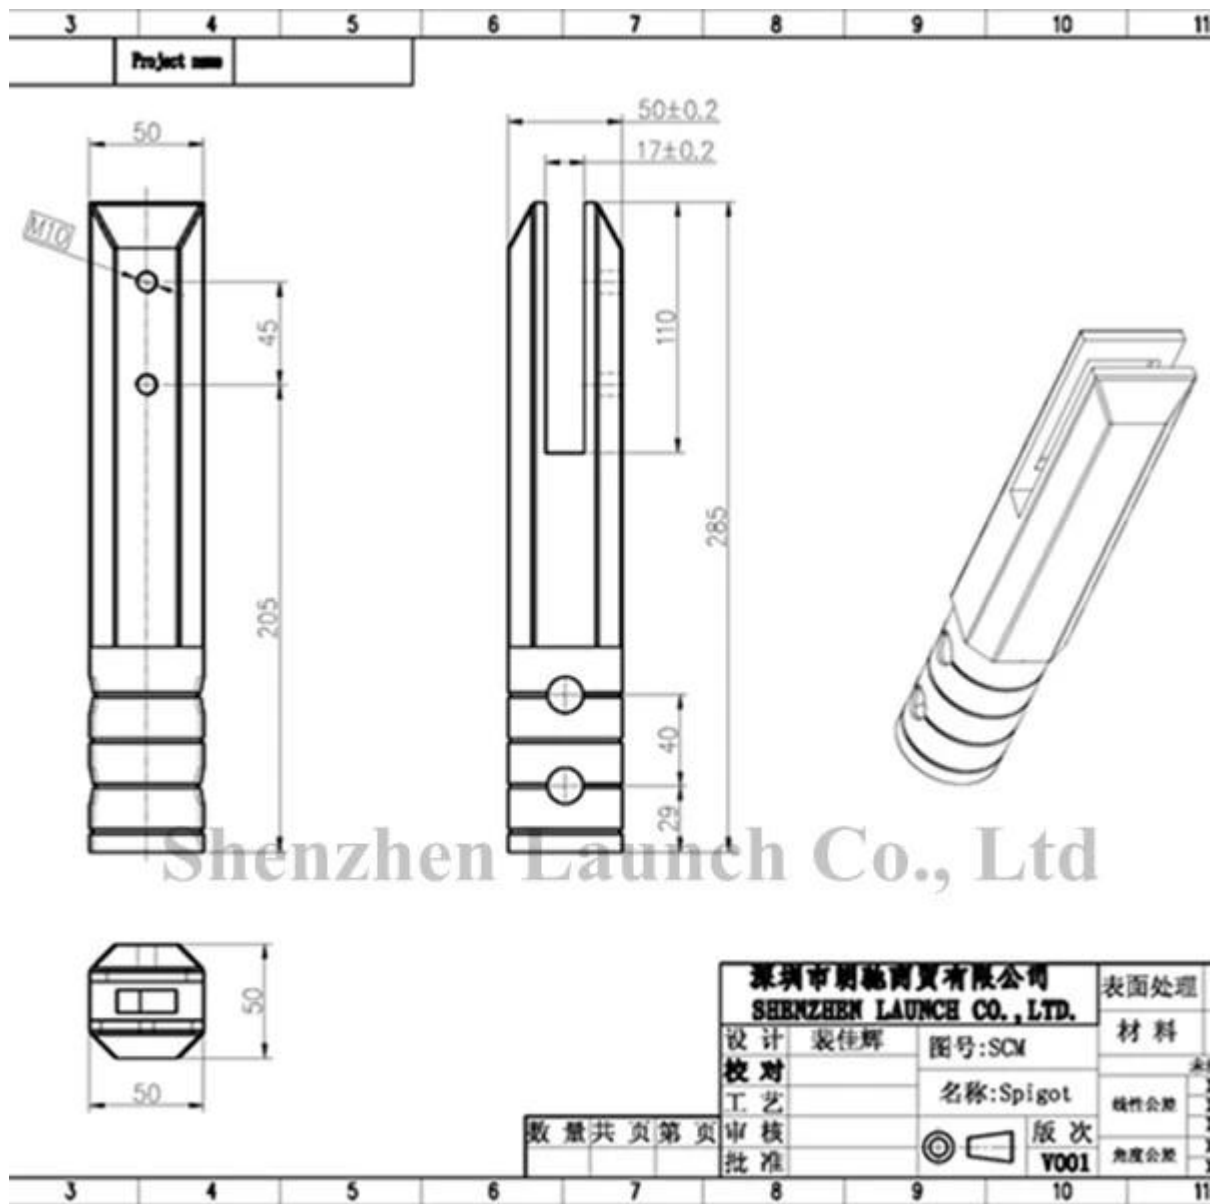

stainless steel 316 / duplex 2205 square core drilled pool fence glass spigot

Satin brushed square core drilled spigots

Mirror polished square core drilled spigots

Other spigot types available:

stainless steel 316 / duplex 2205 round core drilled pool fence glass spigot, RCM

[stainless steel 316 round core drill glass spigot for swimming pool fence china factory, factory direct round core drill glass spigot for balcony](#)

stainless steel 316 / duplex 2205 square base plate pool fence glass spigot, SBM

[stainless steel 316 spigot, frameless glass fencing spigot, square base plate spigot](#)

stainless steel 316 / duplex 2205 round base plate pool fence glass spigot, RBM

[round glass spigot with base plate, pool fence glass spigot, shenzhen launch pool fence hardware](#)