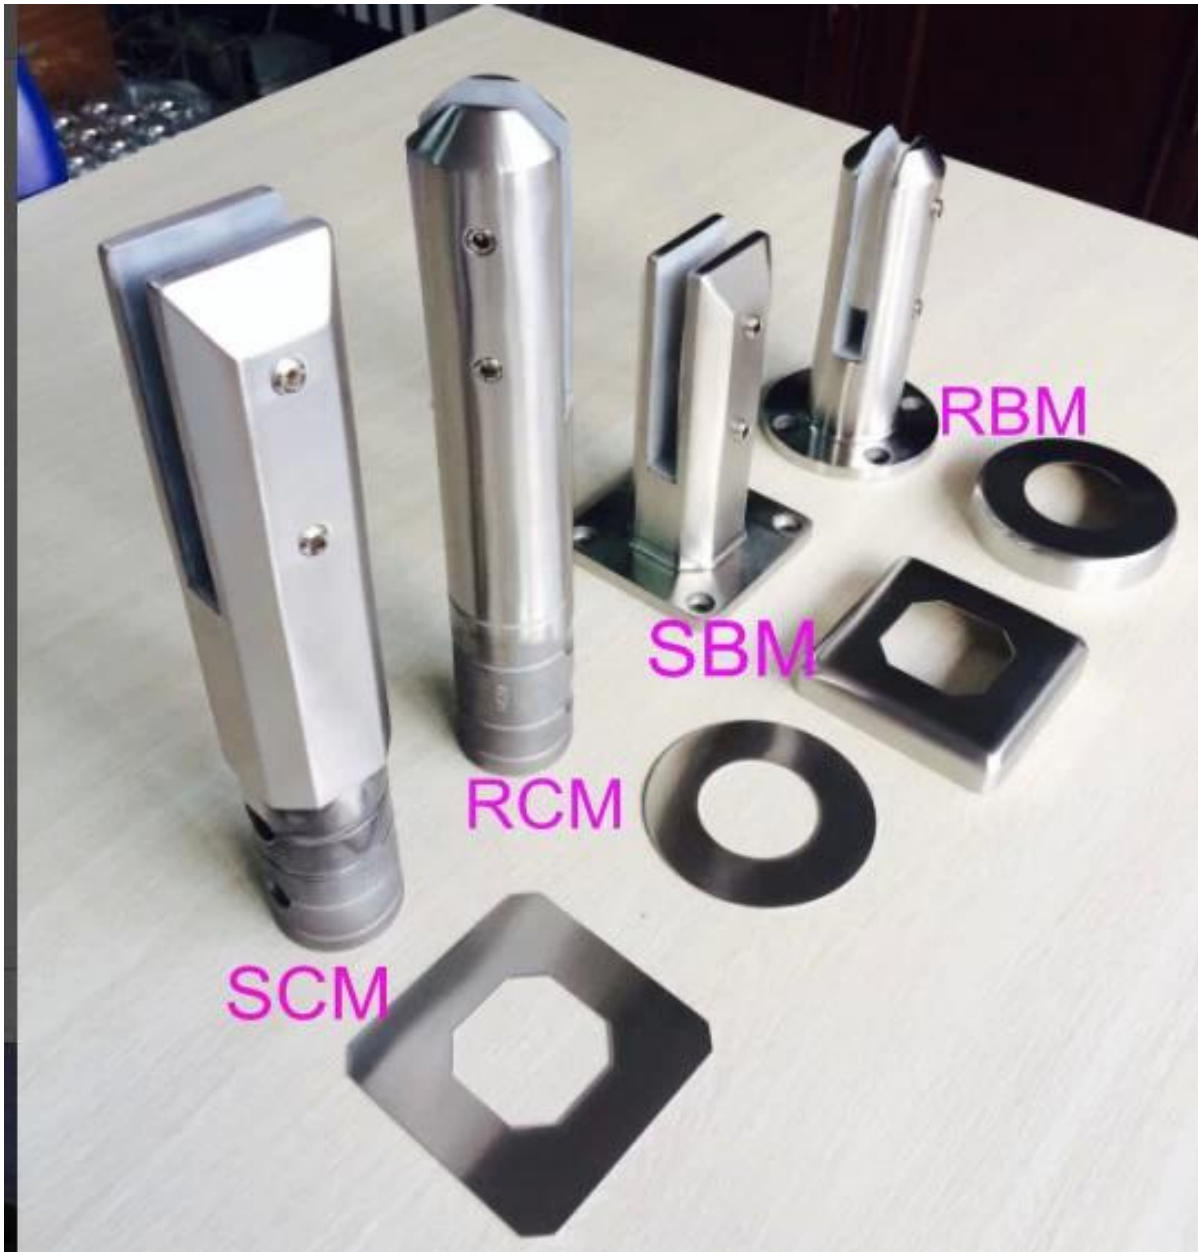

stainless steel 316 / duplex 2205 square core drilled pool fence glass spigot

Satin brushed square core drilled spigots

Mirror polished square core drilled spigots

Other spigot types available:

stainless steel 316 / duplex 2205 round core drilled pool fence glass spigot, RCM

[stainless steel 316 round core drill glass spigot for swimming pool fence china factory, factory direct round core drill glass spigot for balcony](#)

stainless steel 316 / duplex 2205 square base plate pool fence glass spigot, SBM

[stainless steel 316 spigot, frameless glass fencing spigot, square base plate spigot](#)

stainless steel 316 / duplex 2205 round base plate pool fence glass spigot, RBM

[round glass spigot with base plate, pool fence glass spigot, shenzhen launch pool fence hardware](#)