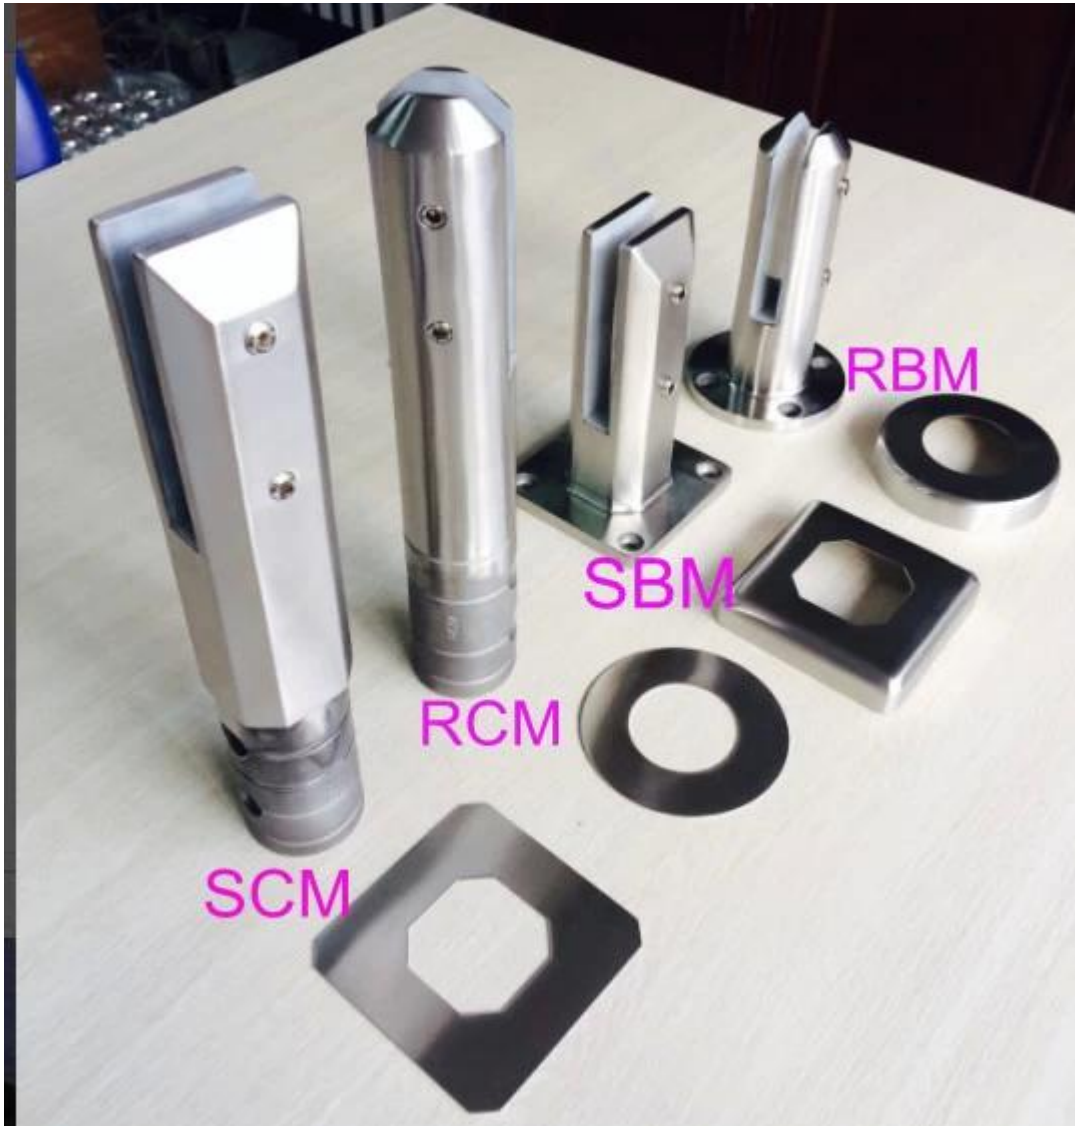

stainless steel glass fencing spigot

application: pool fence, indoor/outdoor balcony balustrade, terrace railing etc

Australia grade

drawing available

sample available before order

**SBM**

**Mirror**

**Satin**