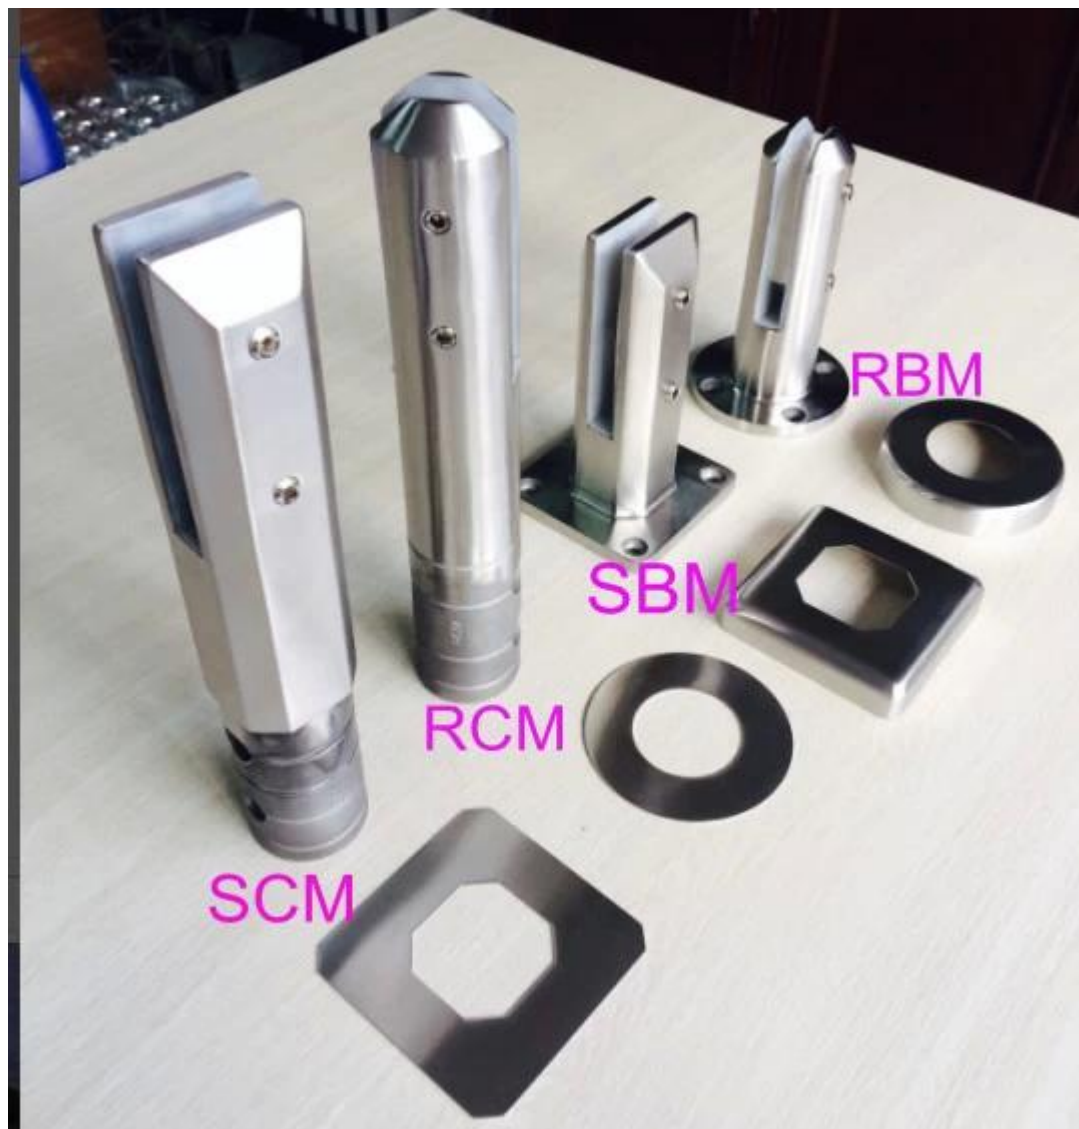

stainless steel glass fencing spigot

application: pool fence, indoor/outdoor balcony balustrade, terrace railing etc

Australia grade

drawing available

sample available before order

SBM

Mirror

Satin