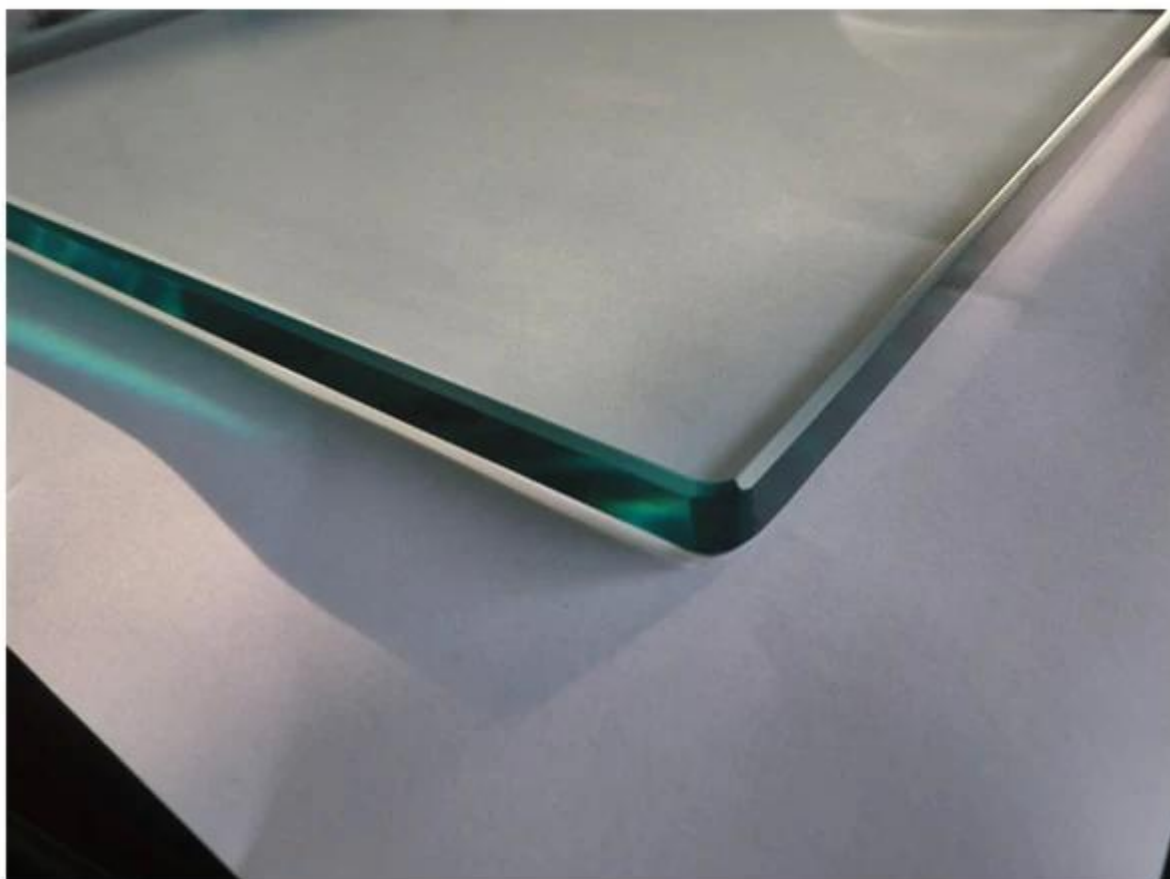

stainless steel pool fencing spigots

frameless pool safety fencing and balustrade system protect children and pets from entering an enclosed area.

Tempered glass railing makes all activities around the pool visible. We use tempered safety glass that is tough and impact resistant. Tempered glass is much stronger, durable and heat resistant than regular glass.

In addition, the glass gate has self-closing hinges and latches to ensure the gate cannot accidentally be left open.

Please click below link to know more about glass latch
[china stainless steel glass latch for pool fencing](#)

Detailed information about glass fencing spigots

product name	glass pool fence spigot
type1	base plate spigot
type2	core drill spigot
material	SS316 grade/duplex2205
finish	brushed and mirror
glass thickness	10-13.52mm
application	balcony and pool fence
techonology	casting
net weight	about 2kg
spigot height	168-286mm
related fitting	cover,expansion bolt,screw,silicon rubber
other pool fencing hardware	glass hinge and latch

drawing of round glass spigot

product show:
[round base plate glass spigot](#)

Other types of glass spigots

please click below link for details about square glass spigot

[china stainless steel 316 base plate glass spigot for pool fencing](#)