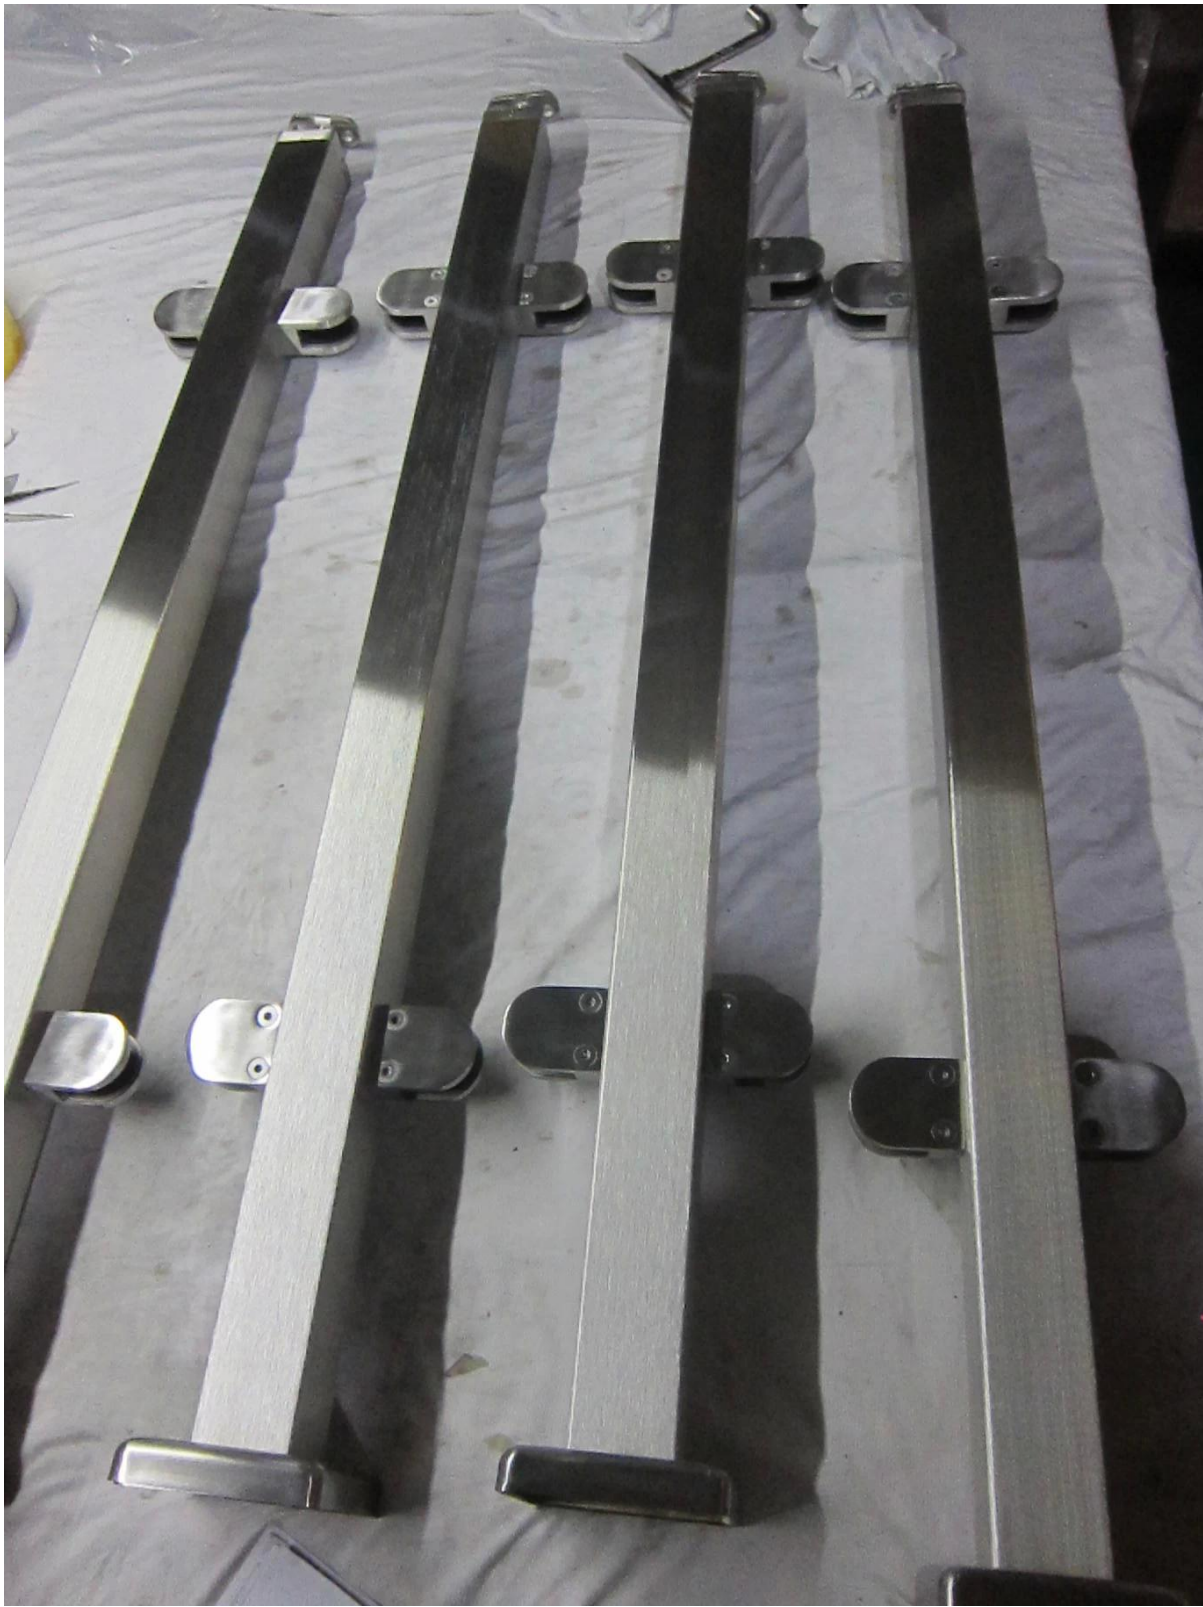

Installation photos of SOLO SUITE hotel glass railings -