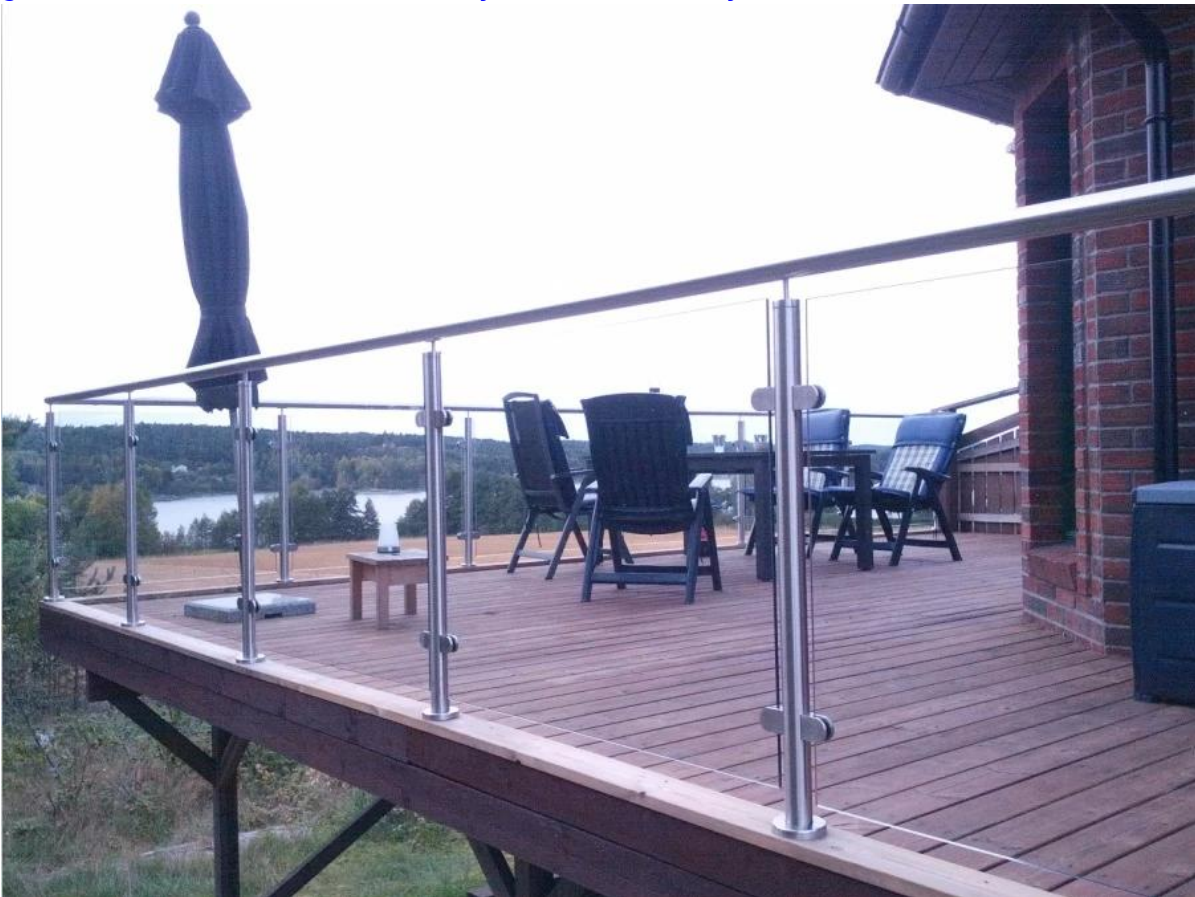

Stainless steel 316 glass railing system including stainless steel glass handrail system, frameless glass railing with spigot and standoff, semi frameless glass railing with aluminum post.

They are popularly used in the design of stair, balcony and swimming pool fence.

### **1. stainless steel glass handrail system**

**A: stainless steel dia50.8/43mm post**

**B: post height: 800-1500mm**

**C: glass thickness: 8-13.52mm**

**D: handrail post including glass clamp, end cap, tube connector, base and cover**  
[stainless steel glass standoff for balcony railing china supplier, frameless glass balustrade for balcony china factory](#)

[frameless stainless steel glass standoff for balcony, balcony design stainless steel outdoor glass standoff](#)

Two way 135 degree post;

[china supplier semiframeless glass railing with aluminum post for swimming pool fence](#)