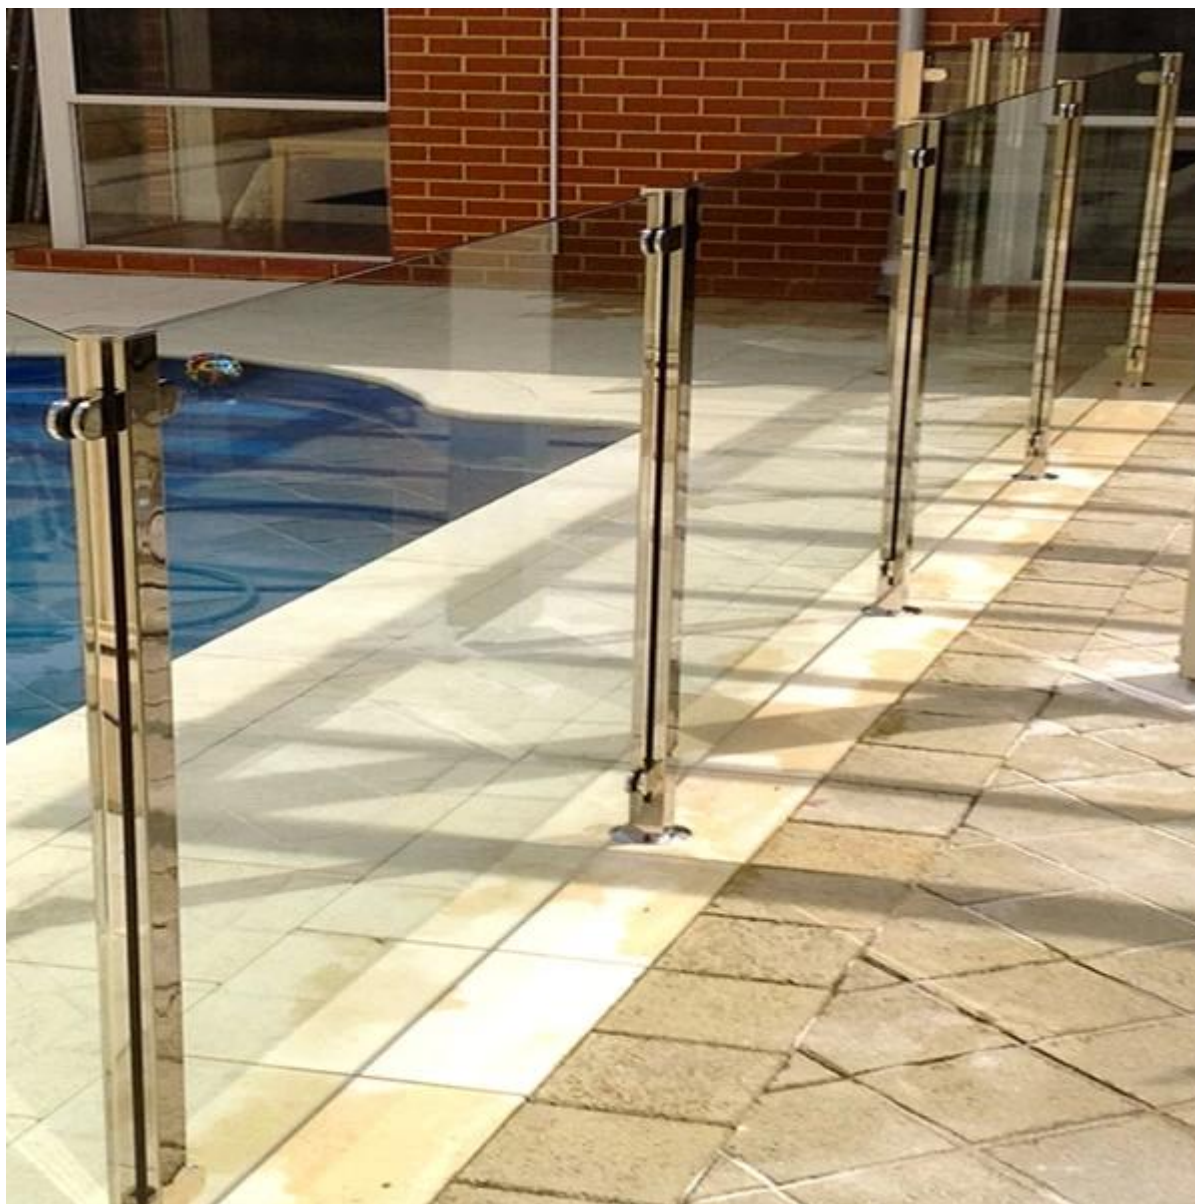

3.frameless glass balustrade with glass spigot

A:base plate and core drill glass spigot in brushed and mirror finish

B:flexible for 10-13.52mm tempered glass

C:usually 2 spigots/glass panel Max1.5*1.2m

D: no holes required in the glass panel

[stainless steel duplex2205 glass spigot for self pool fence china manufacturer,china duplex2205 round base plate glass spigot 12mm](#)