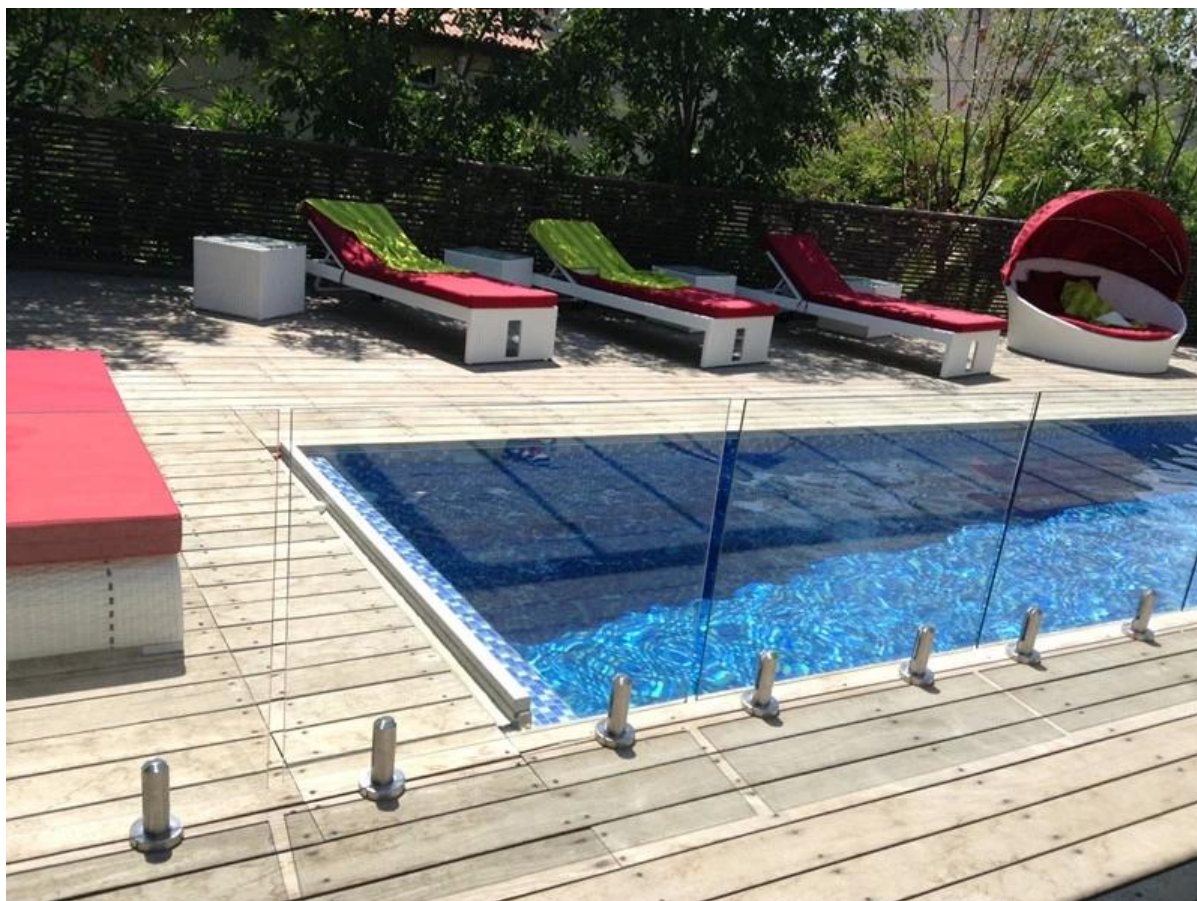

Thanks for visiting!
Any inquiry or question, please leave me message. You will get feedback within 24 hours.