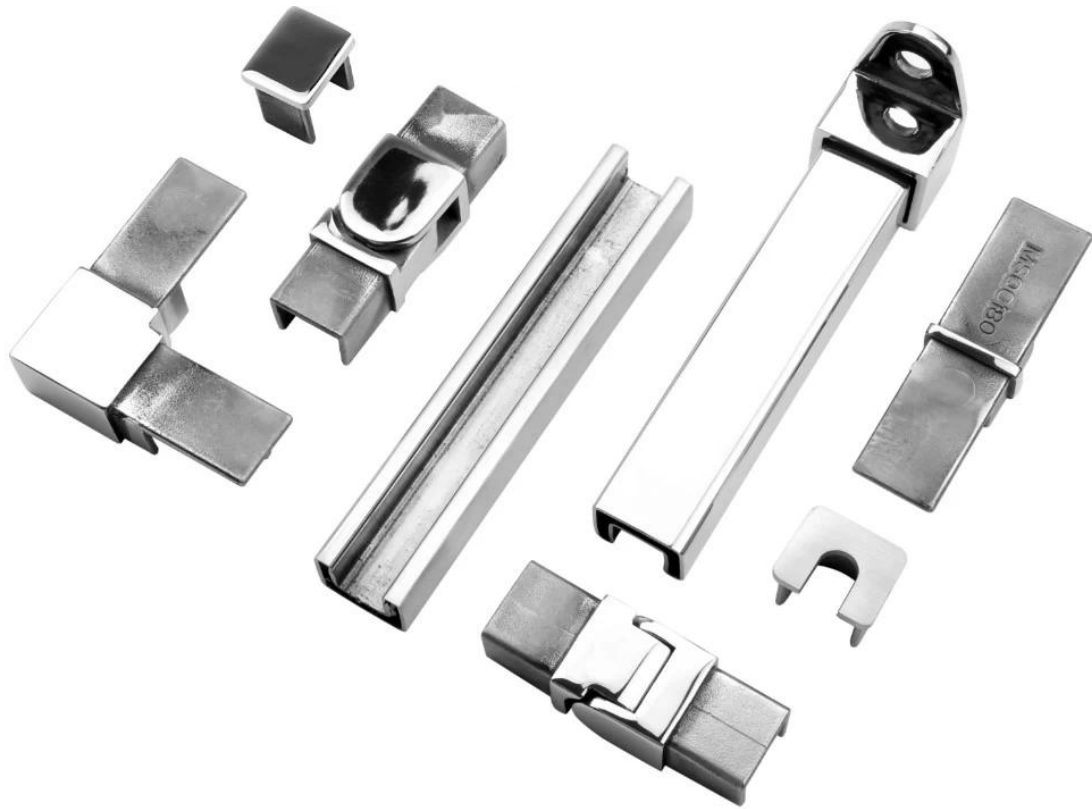

Slot handrails -

Feel free to contact us to get more details & pricing !

CONTACT US

WELCOME TO CONTACT US. WE WILL DO OUR BEST TO HELP YOU!

CELIA CHEN

Email : sales01@launch-china.cn

Skype : launch-01

Mob. 86-13590273543