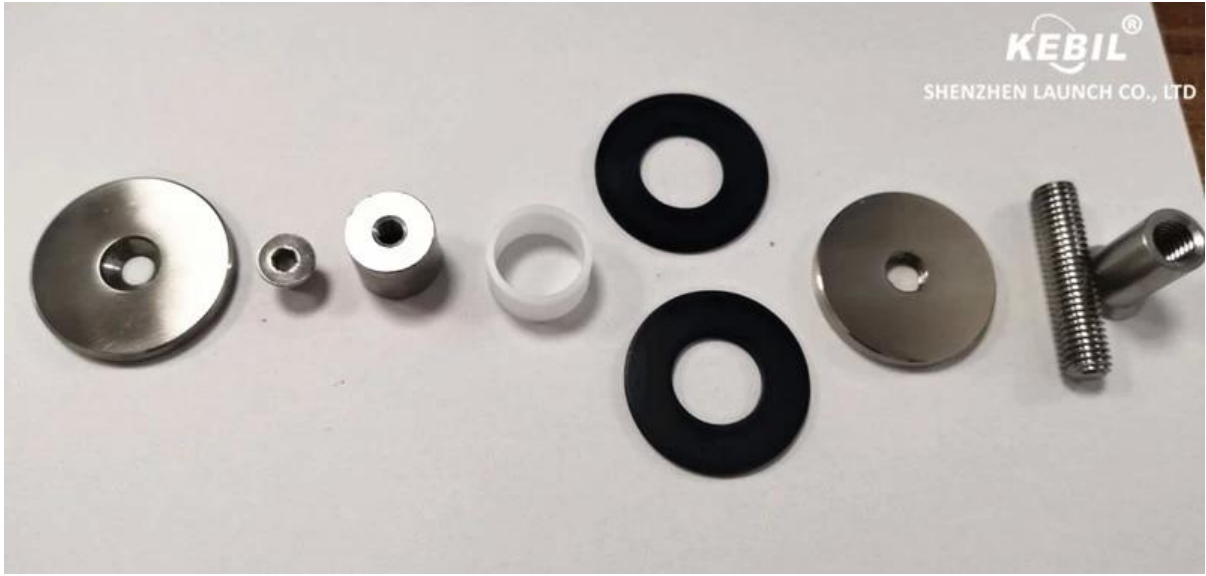

For frameless glass railings stainless steel 40mm sign standoff screw for 12mm glass .

Features -

Material	304/316 stainless steel
Finish	satin , mirror , black
Size	40mm diameter , 4mm body thickness , M10*45 bolt
Glass thickness	12mm (1/2")
Glass hole	16mm
MOQ	1 pc

Photos of stainless steel 40mm sign standoff screw for 12mm glass -

Fittings included -

We have a variety models of glass standoff for your selection , click below photo for more models -

Part No.	Material	Finish	Body	Bolt size
<ul style="list-style-type: none"> ▪ SF-30 ▪ SF-40 ▪ SF-50 ▪ SF-50A 	<ul style="list-style-type: none"> ▪ AISI 304 ▪ AISI 316 	<ul style="list-style-type: none"> ▪ Satin ▪ Mirror 	<ul style="list-style-type: none"> ▪ 30x10; 30x25mm ▪ 40x10; 40x30mm ▪ 50x12; 50x30mm ▪ 50x12; 50x50mm ▪ silicon rubber gasket included 	<ul style="list-style-type: none"> ▪ M10x120 bolt ▪ M10x72 wood screw ▪ M8x100 bolt ▪ M8 x72 wood screw

Part No.	Material	Finish	Body	Bolt size
<ul style="list-style-type: none"> ▪ SF-38Z 	<ul style="list-style-type: none"> ▪ AISI 304 ▪ AISI 316 	<ul style="list-style-type: none"> ▪ Satin ▪ Mirror 	<ul style="list-style-type: none"> ▪ hollow type ▪ 38x7.5;38x38mm ▪ silicon rubber gasket included 	<ul style="list-style-type: none"> ▪ M8x70 hexagonal screw

Part No.	Material	Finish	Body	Mounting plate size
<ul style="list-style-type: none"> ▪ SF-50T 	<ul style="list-style-type: none"> ▪ AISI 304 ▪ AISI 316 	<ul style="list-style-type: none"> ▪ Satin ▪ Mirror 	<ul style="list-style-type: none"> ▪ 50x10;50x30mm ▪ silicon rubber gasket included 	<ul style="list-style-type: none"> ▪ 200x100x10mm