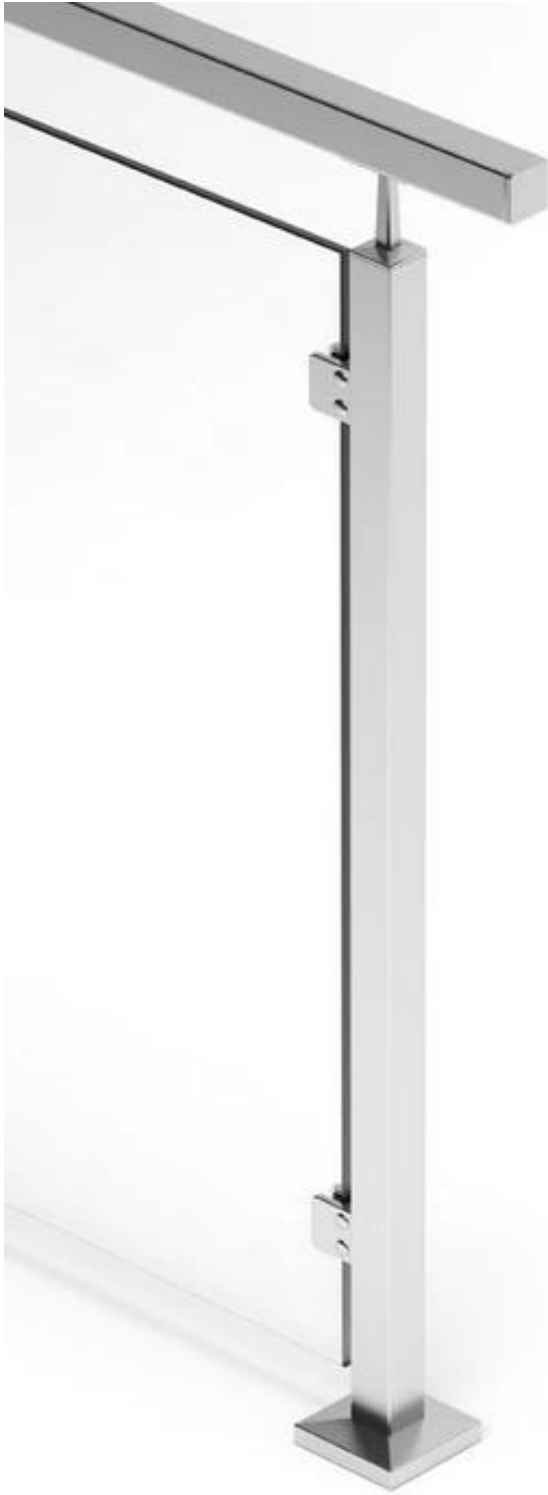

stainless steel 50mm square tube post for glass balcony railing design

# Details for [square glass railing tube post](#)

- 304 stainless steel for indoor use
- 316 stainless steel for outdoor use
- mirror /satin finish optional
- 50x50mm square balustrade railing post
- H= 900mm , 1000mm , 1100mm , 1200mm
- with square glass clamp on the railing tube post

Railing post with welded base and base cover

# project photos for [square balustrade posts for balcony](#) , staircase etc.

**KEBIL** 科比奥®