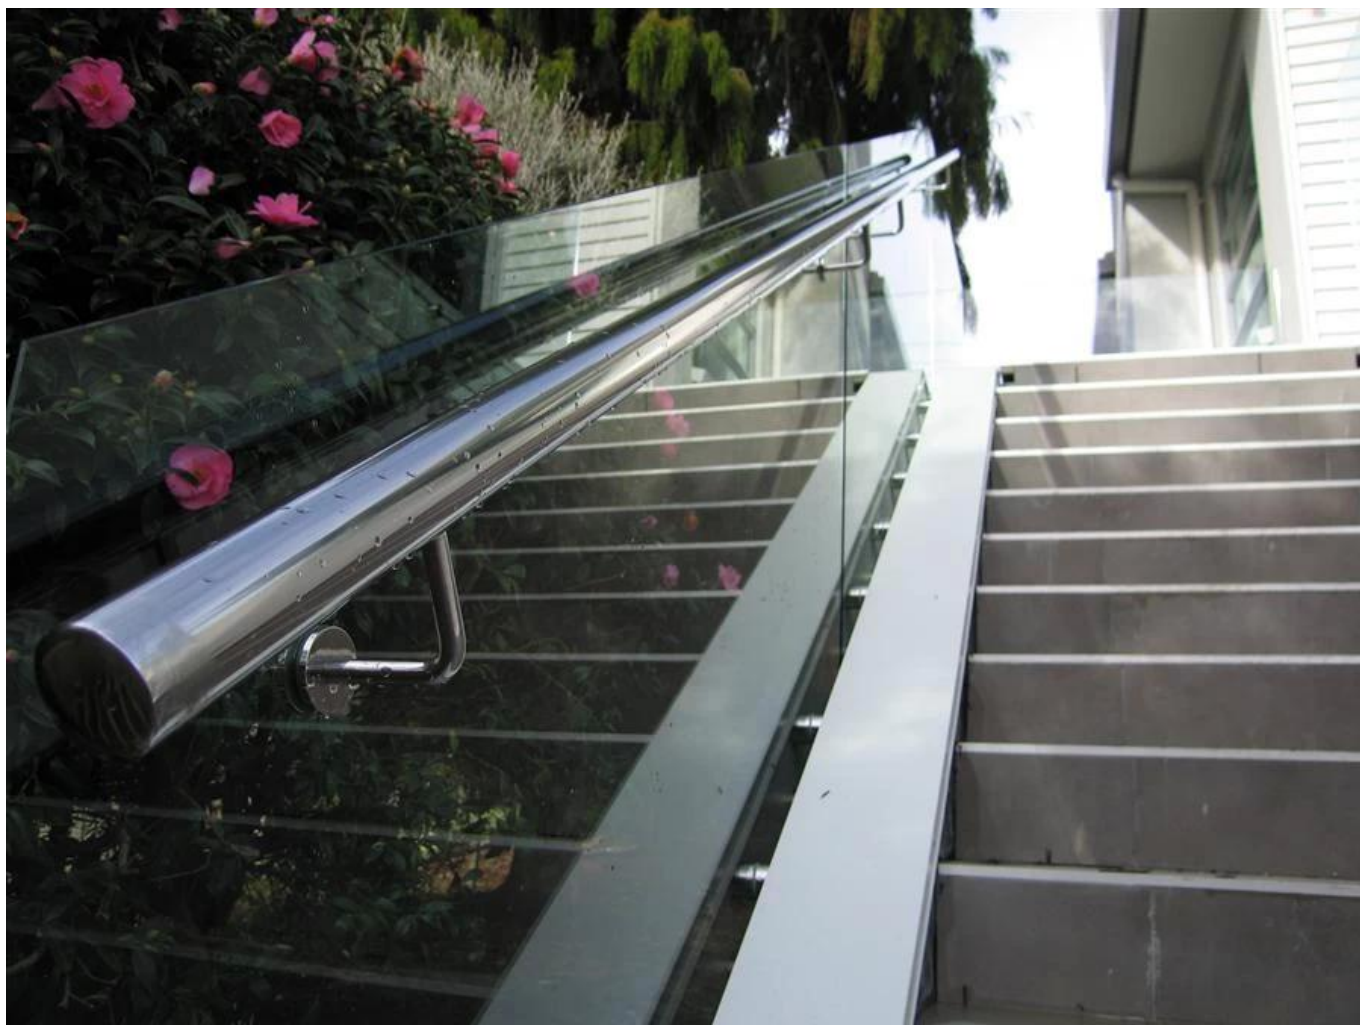

Thanks for your view, Any needs or question, contact with me freely

∴
Contact: Joey Lan
Email: sales02@launch-china.cn .
Skype: launch-02 . Mob/Wechat/WhatsApp: 86-18707054903 .