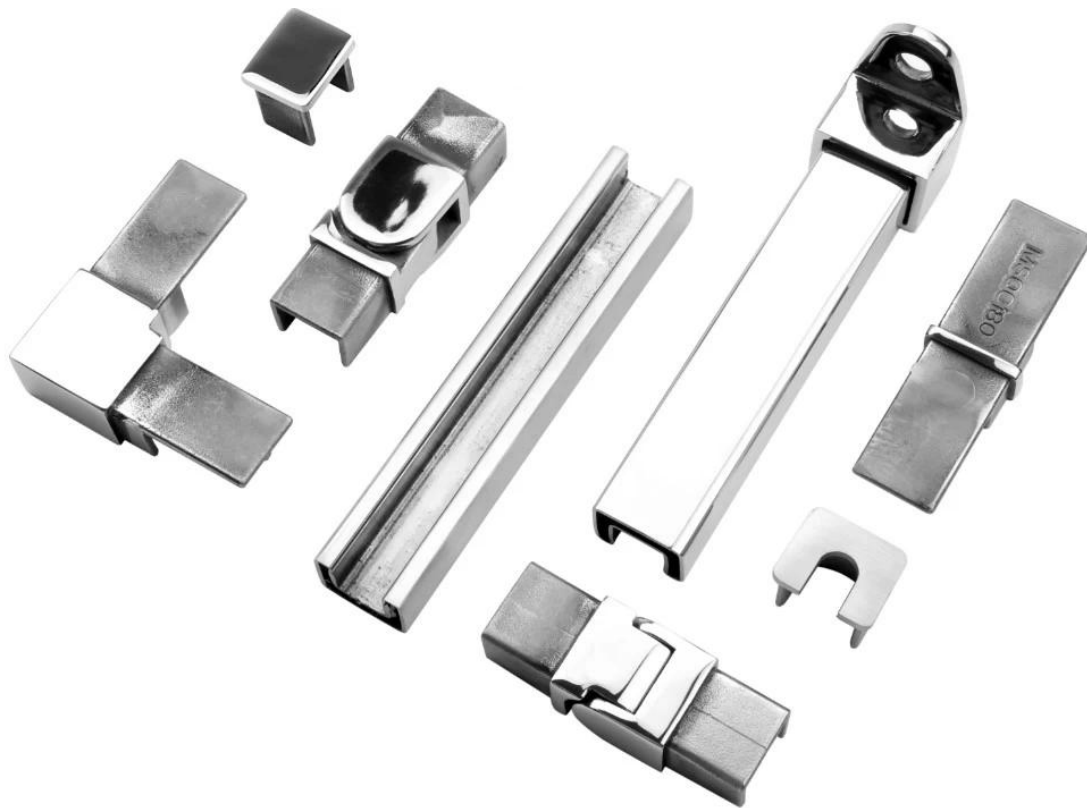

304/316 stainless steel architectural design glass railing mounting hardware for both residential & commercial building decoration .

Swimming pool glass fencing hardware , click below photo for more details -

Stainless steel spring loaded hinges

-Made of SS 316

-For use of 8-12.76mm glass

Maximum door leaf weight : 30 kg /pair

Maximum door leaf width : 900mm

Spring can be adjusted for closing speed control .

Part # G-G

Part # G-R

Part # G-W

SHENZHEN LAUNCH CO., LTD

1

Mini top rails & fittings

Glass clamps-

Glass balustrade -