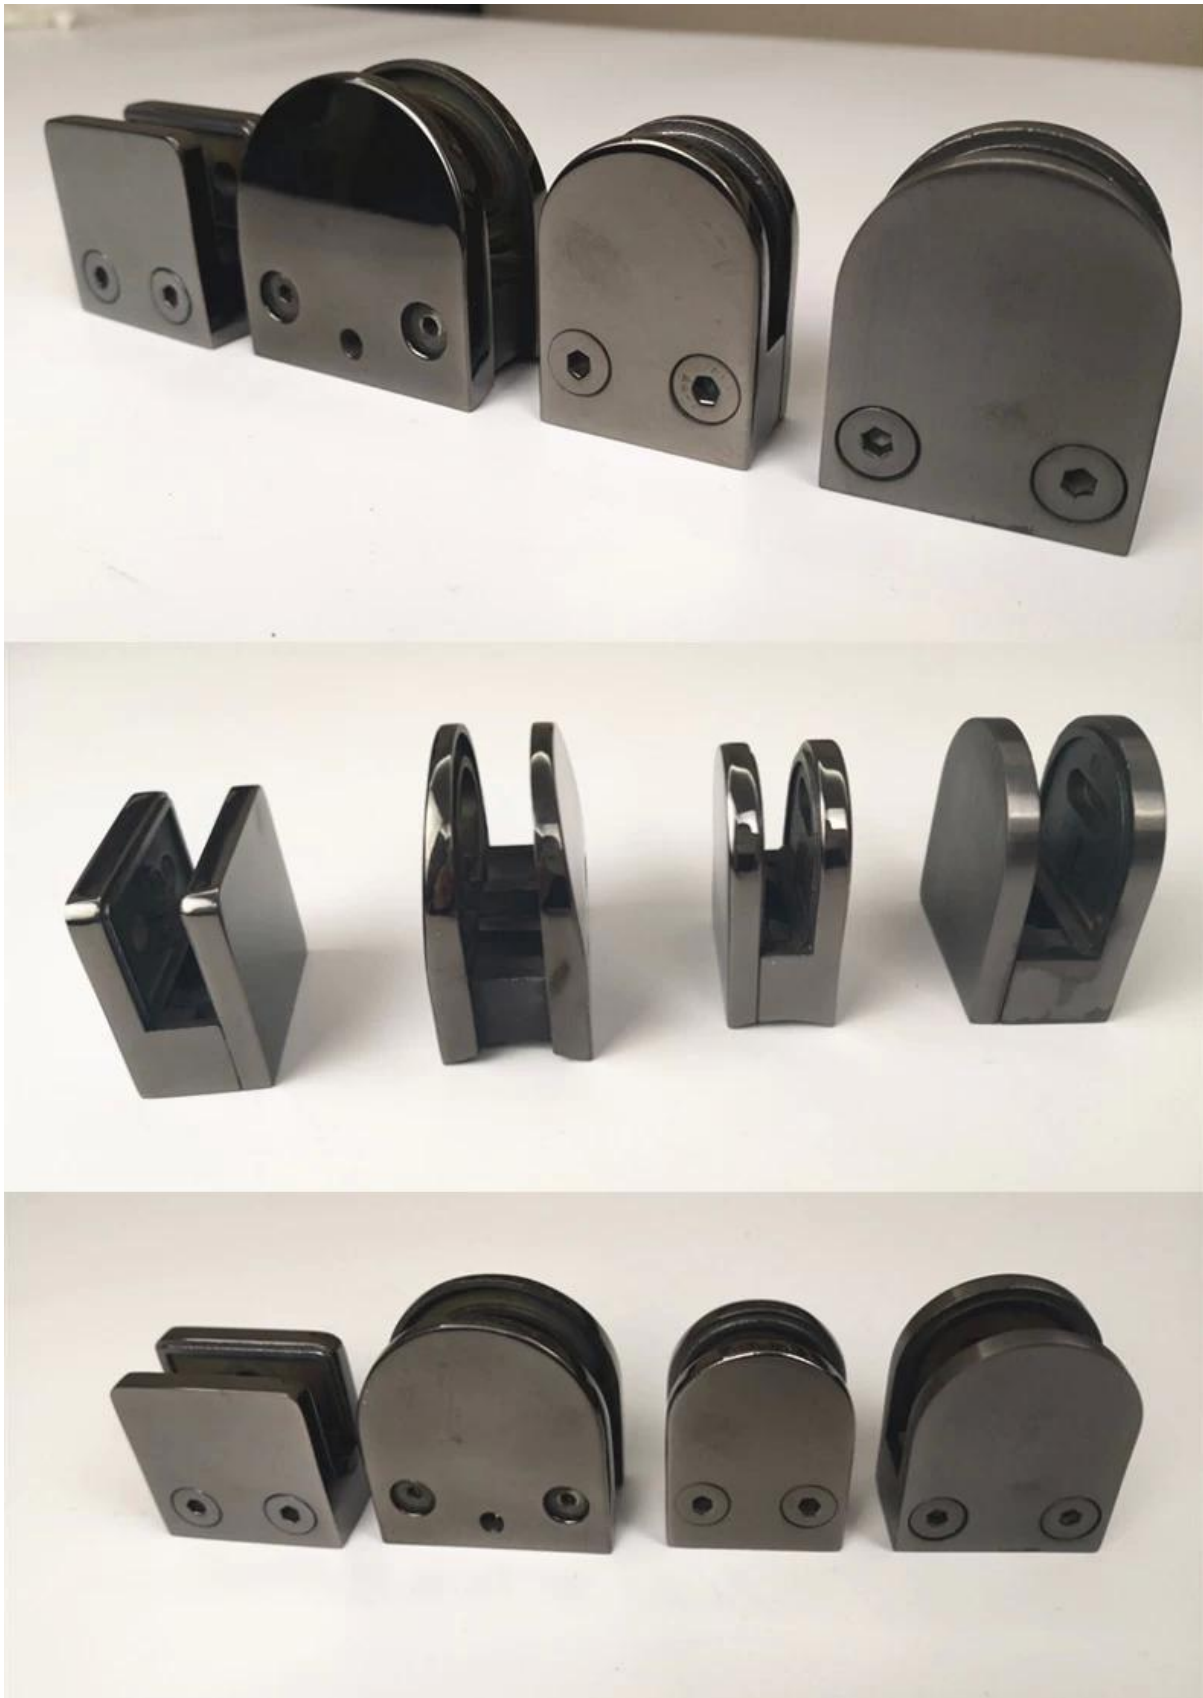

304/316 stainless steel architectural design glass railing mounting hardware for both residential & commercial building decoration .

Swimming pool glass fencing hardware , click below photo for more details -

Stainless steel spring loaded hinges

-Made of SS 316

-For use of 8-12.76mm glass

Maximum door leaf weight : 30 kg /pair

Maximum door leaf width : 900mm

Spring can be adjusted for closing speed control .

Part # G-G

Part # G-R

Part # G-W

SHENZHEN LAUNCH CO., LTD

1

Mini top rails & fittings

Glass clamps-

Glass balustrade -