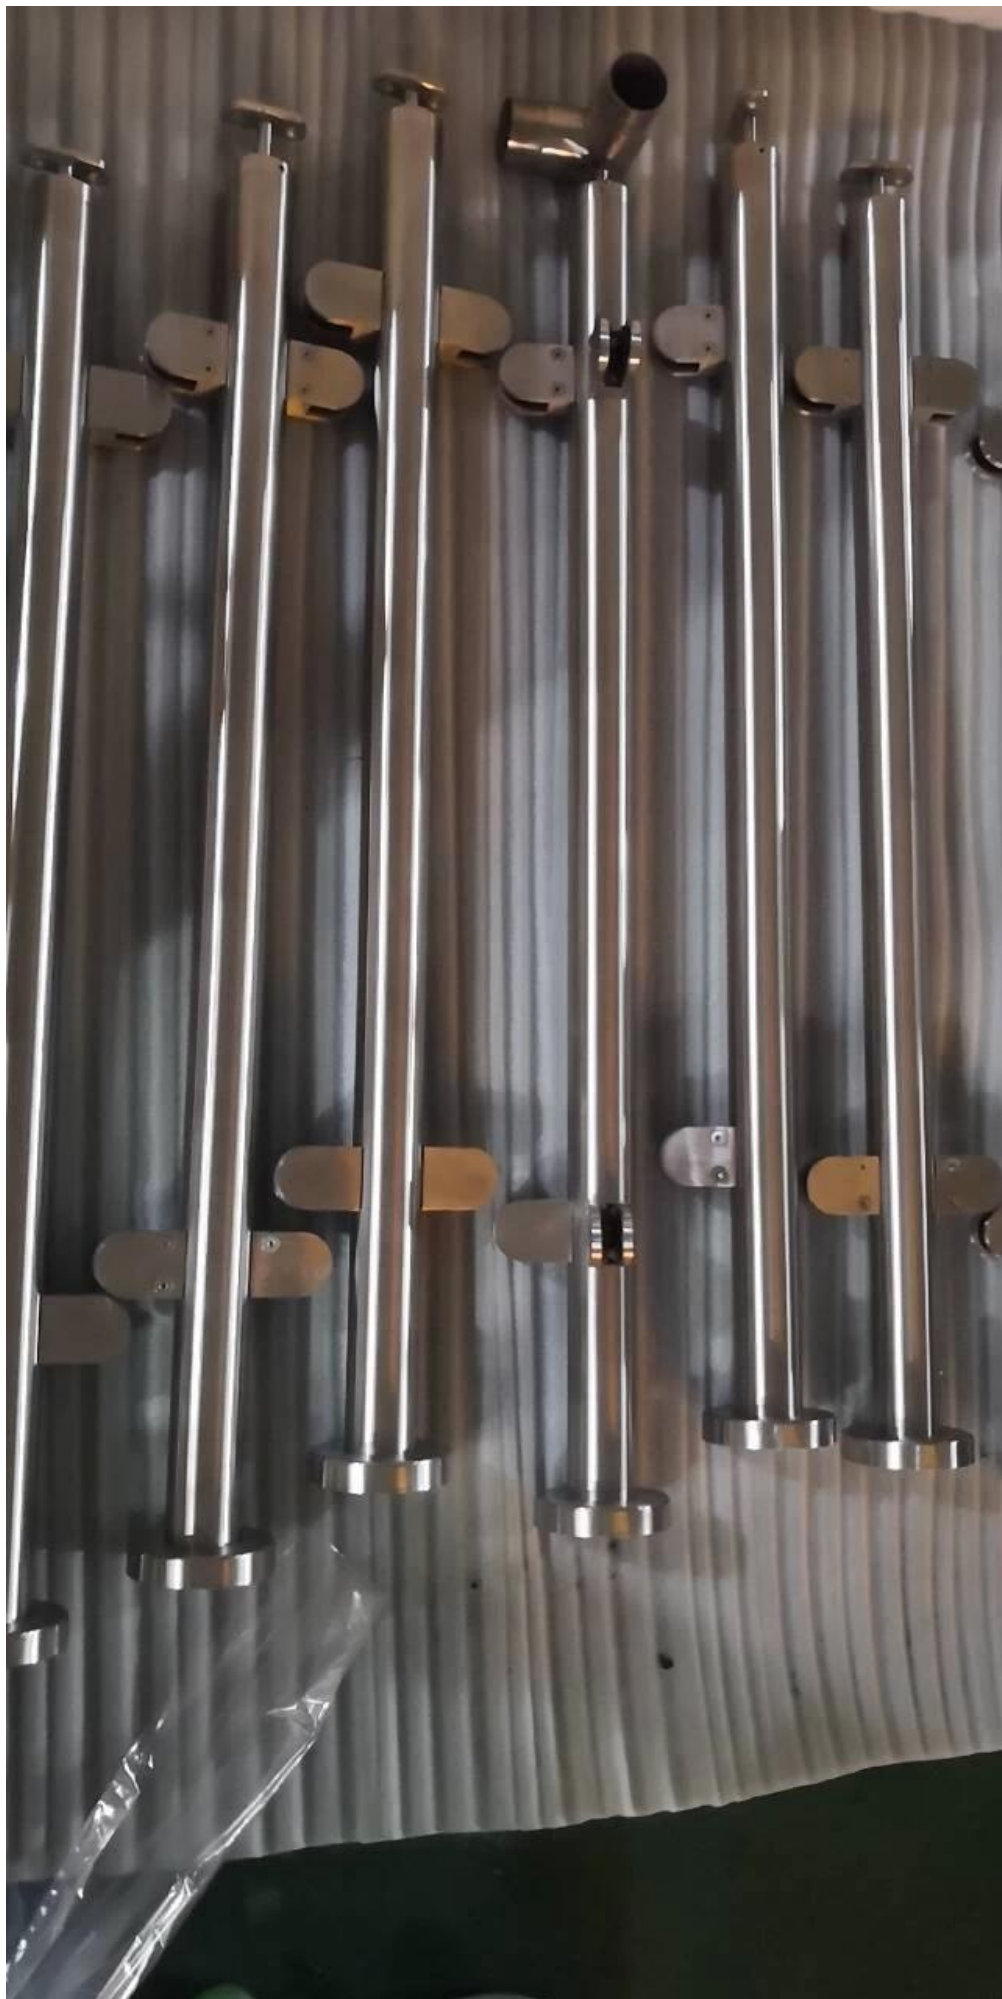

Stainless steel balustrade post glass balcony railings system with 10mm 12mm tempered glass .

I. Specifications for stainless steel balustrade post glass balcony railings-

- Material : 316 stainless steel
- Finish : satin / mirror
- Balustrade post details - 50.8mm diameter , H= 850mm to 1200mm
- Top handrail tubes 50.8mm diameter
- 10-12mm tempered glass

II. Stainless steel balustrade post details -

**LCH-106**

**LCH-107**

**KEBIL** 科比奥®

**LCH-108**

III. Project photos of stainless steel balustrade post glass balcony railings -