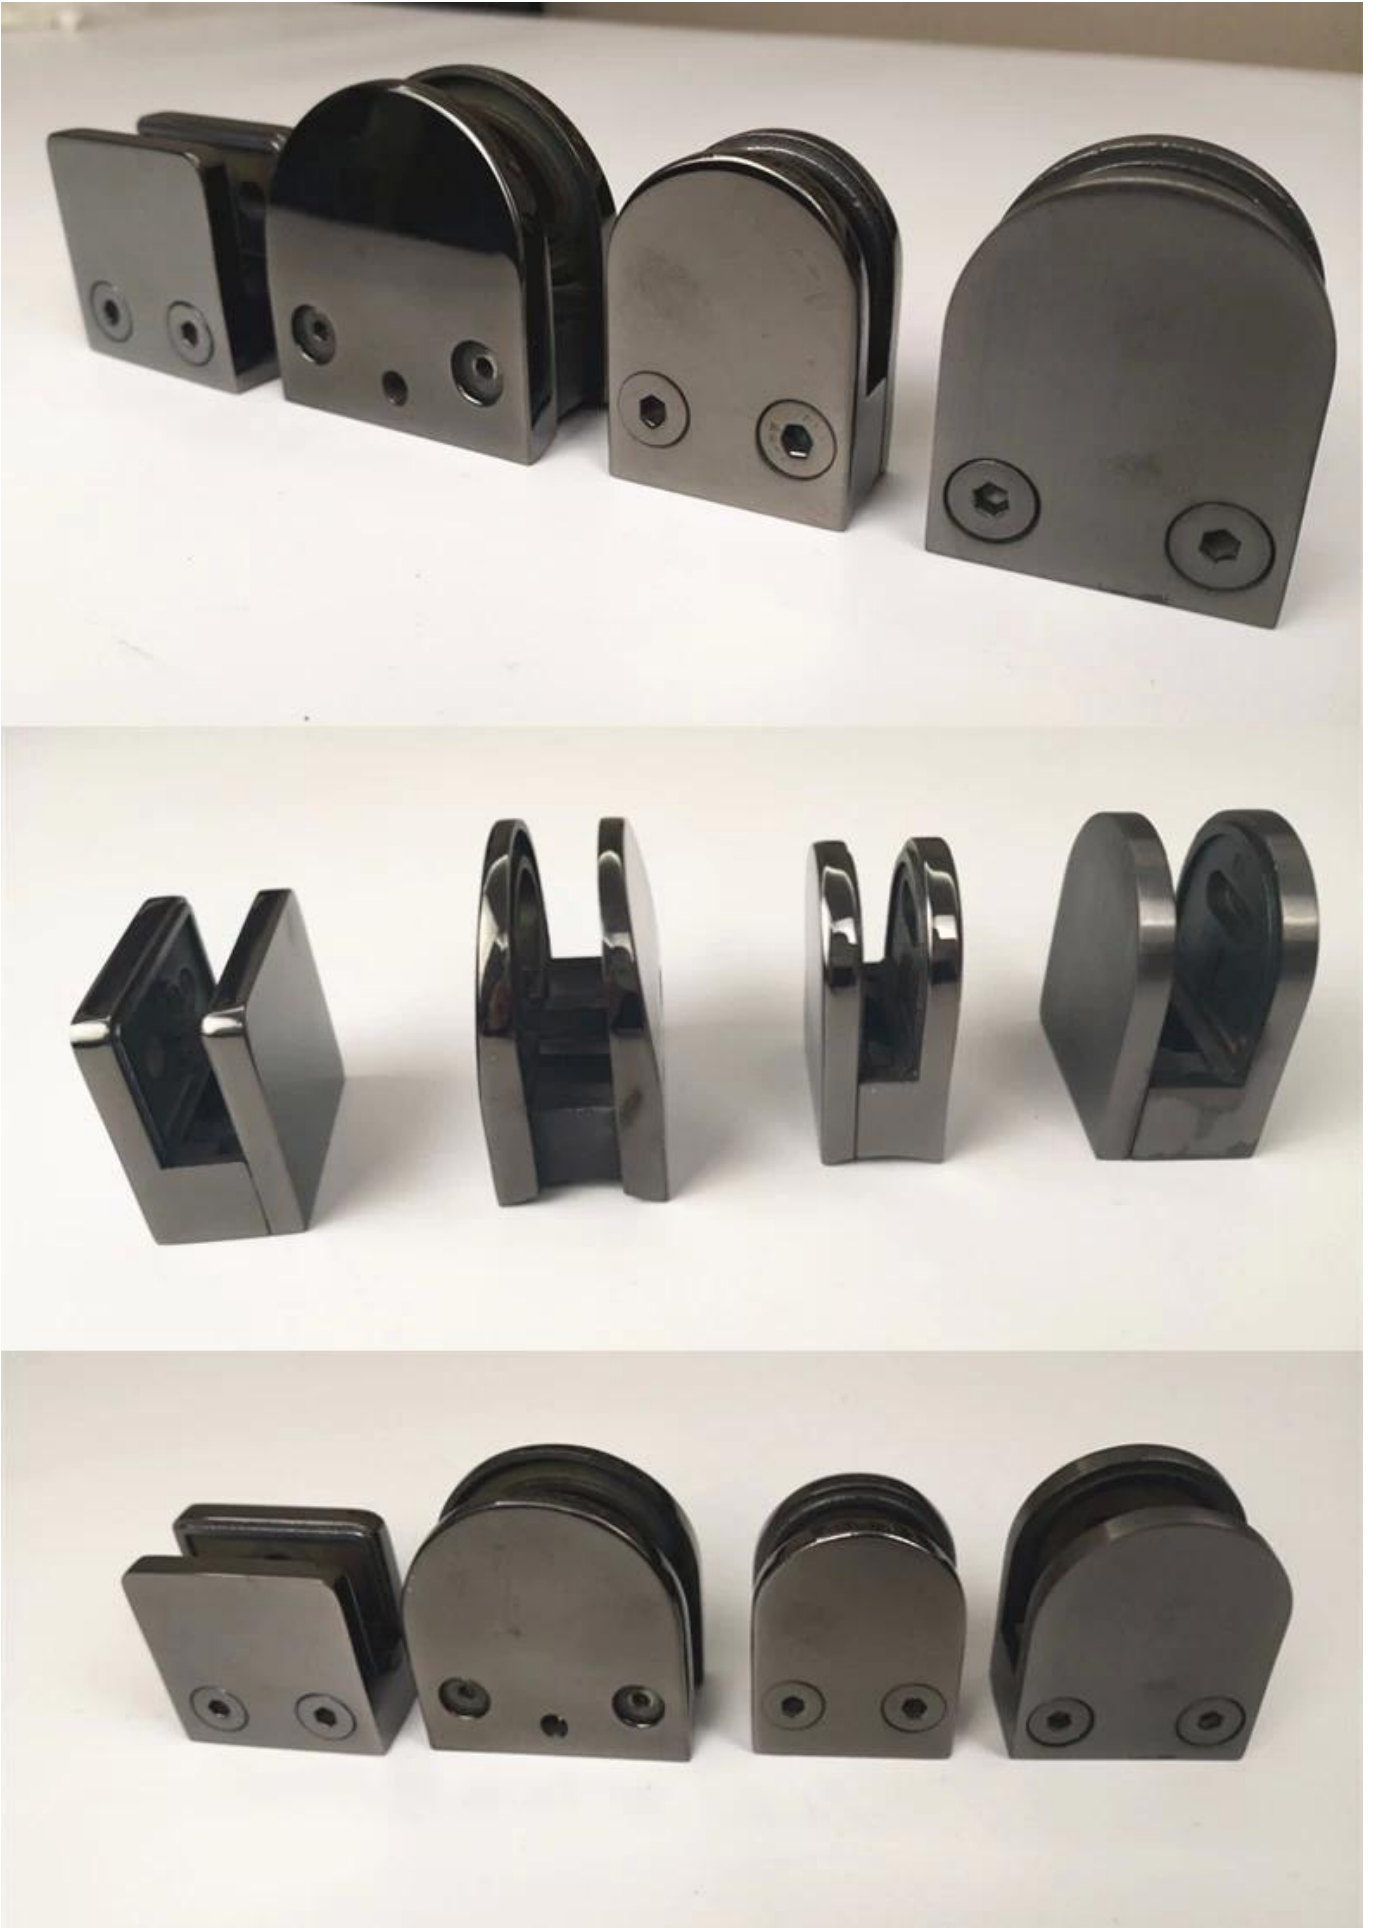

stainless steel 316 black color glass clamp for staircase railing design new look .

Features of black color glass clamp -

ITEM	Glass clamp , glass holder , glass railing clamp , black color glass clamp
Material	Stainless steel 304/316
Finish	satin/mirror /electro plating black color
Glass thickness	8-10mm
Application	stair railing , balcony railings
MOQ	50 pcs

Photos of black color glass clamp-

**KEBIL** 科比奥®

Packing details of glass clamps-

1 pc into a plastic bag ; 10 pcs into a box ; 100 pcs into a carton

Installation of glass clamps -