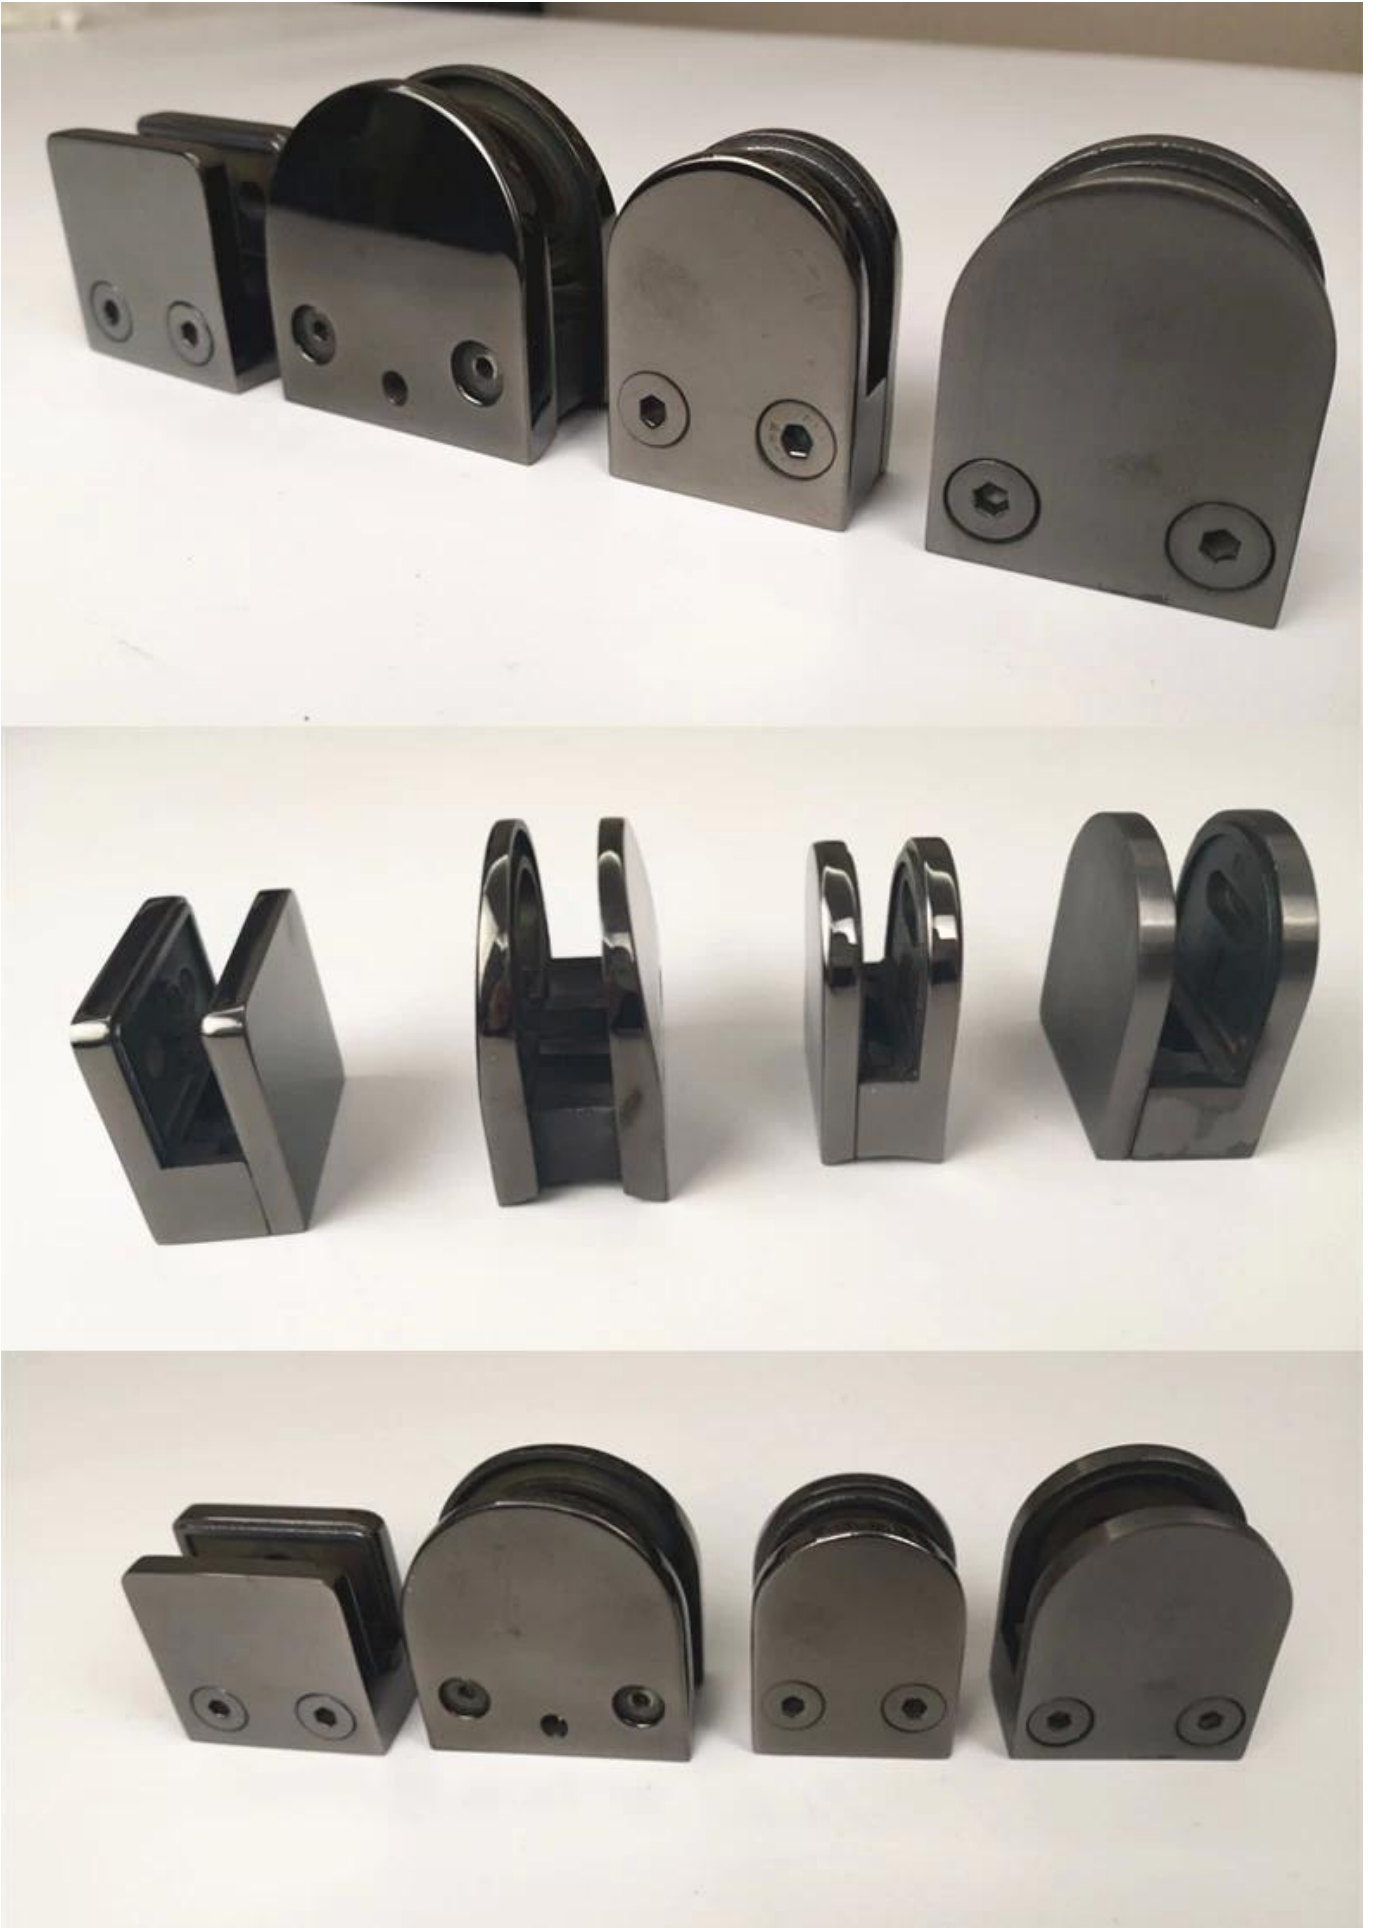

stainless steel 316 black color glass clamp for staircase railing design new look .

Features of black color glass clamp -

ITEM	Glass clamp , glass holder , glass railing clamp , black color glass clamp
Material	Stainless steel 304/316
Finish	satin/mirror /electro plating black color
Glass thickness	8-10mm
Application	stair railing , balcony railings
MOQ	50 pcs

Photos of black color glass clamp-

KEBIL 科比奥®

Packing details of glass clamps-

1 pc into a plastic bag ; 10 pcs into a box ; 100 pcs into a carton

Installation of glass clamps -