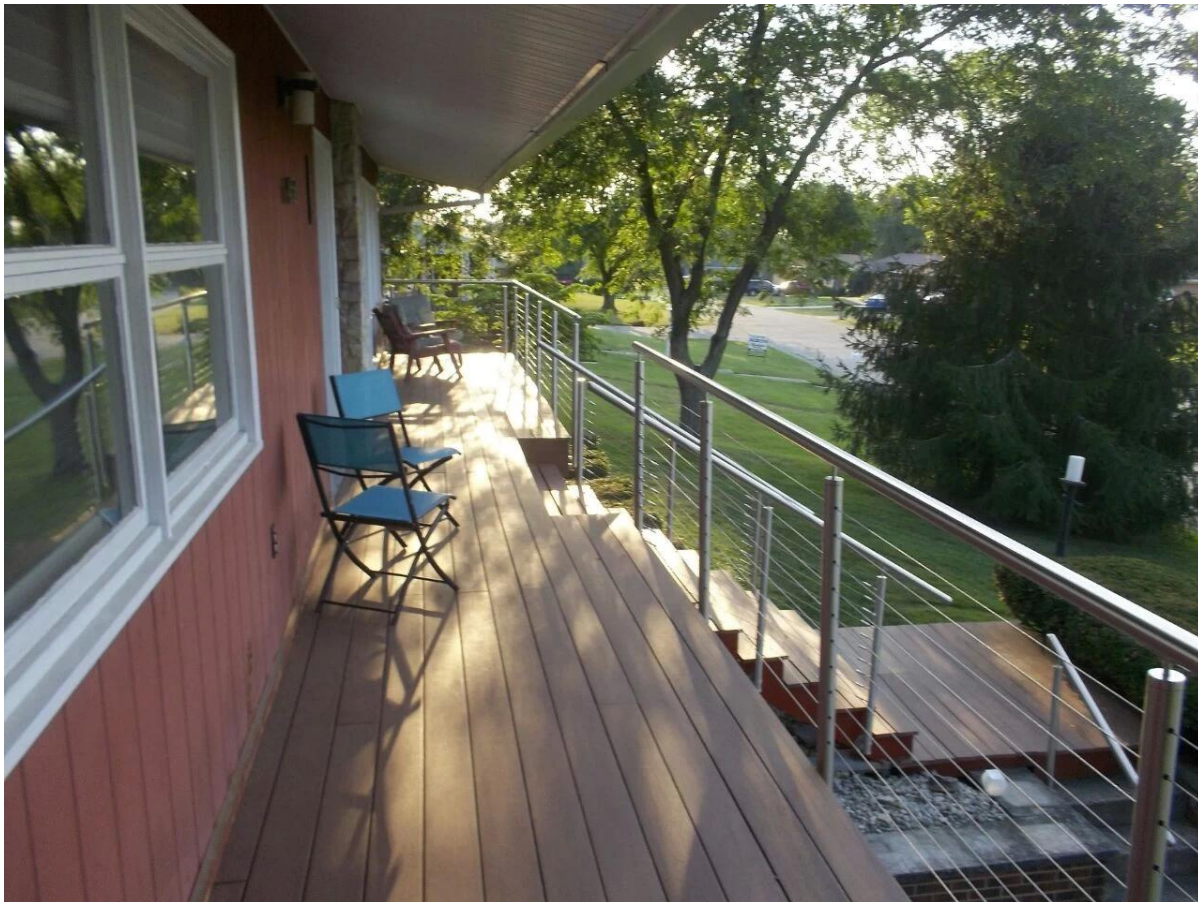

# Stainless steel cable railing design for stairs deck balcony

## 1. Description:

- 1). Stainless steel cable railing is also called wire railing. It is warm welcomed because it is simple and looks beautiful.
- 2). Application areas: indoor staircase balustrade, outdoor staircase balustrade, outdoor balcony or terrace railing, or other places you like.
- 3). Installation,
  - stainless steel cable railing system is easy to install, just screw, no welding.
  - Detailed installation drawing and instruction will be provided

## 3. Round shape stainless steel post cable railing project :

stainless steel cable railing design for outdoor deck,

stainless steel cable railing design for indoor stairs

Side mount style stainless steel cable railing design for outdoor balcony,