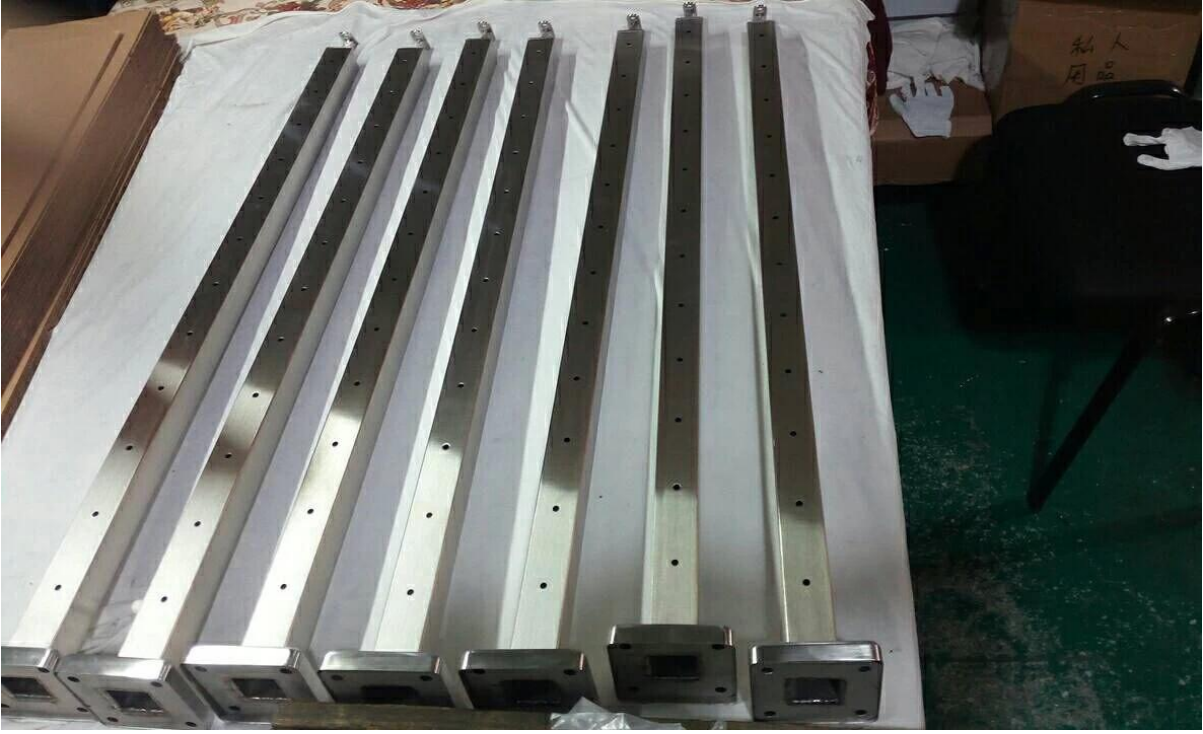

stainless steel cable railings , model #□□□□□□□□

I . Specs for [stainless steel cable railings design](#)

- 316 stainless steel
- brushed finish
- 40x40 mm square railing post with predrilled holes
- H=36 inch 42 inch etc.

II.Photosforstainless steel cable railings design

III . Drawing for stainless steel cable railings design

Feel free to contact us for quote now !

Shenzhen Launch Co., Ltd  
 New Add: B5-003, 5/F-Block 3, Yilida Building, No. 1092 Nanshan Road, Nanshan District, Shenzhen  
 , China , postal code 518054  
 Ph: 86-755-86037559 Fax:86-755-86372611 ( Daytime:9:00 ---18:00)  
 Mob.: +8613590273543  
[www.launch-china.com](http://www.launch-china.com) [www.chinabalustrade.com](http://www.chinabalustrade.com)  
<https://www.pinterest.com/shenzhenlaunch/>  
[www.houzz.com/pro/shenzhenlaunch168/\\_public](http://www.houzz.com/pro/shenzhenlaunch168/_public)