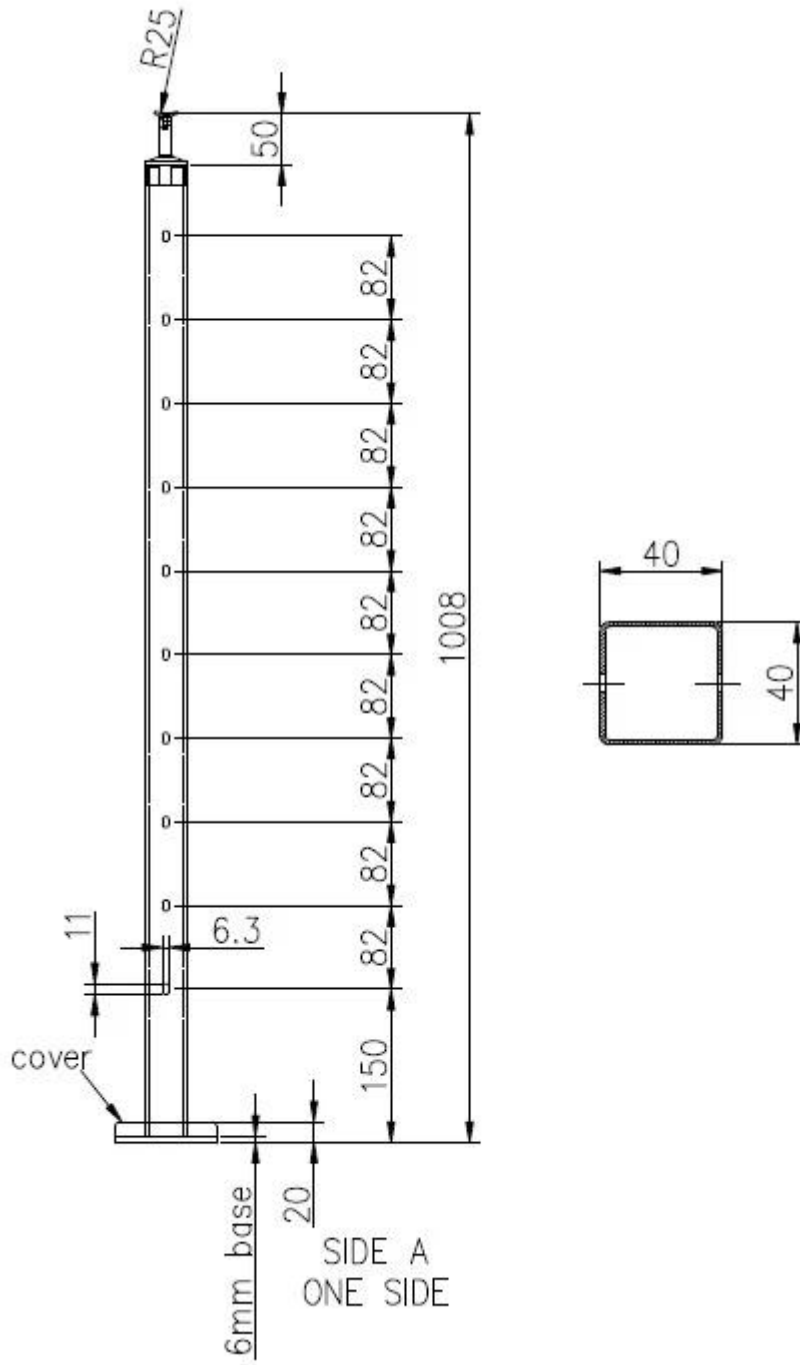

III . Drawing for stainless steel cable railings design