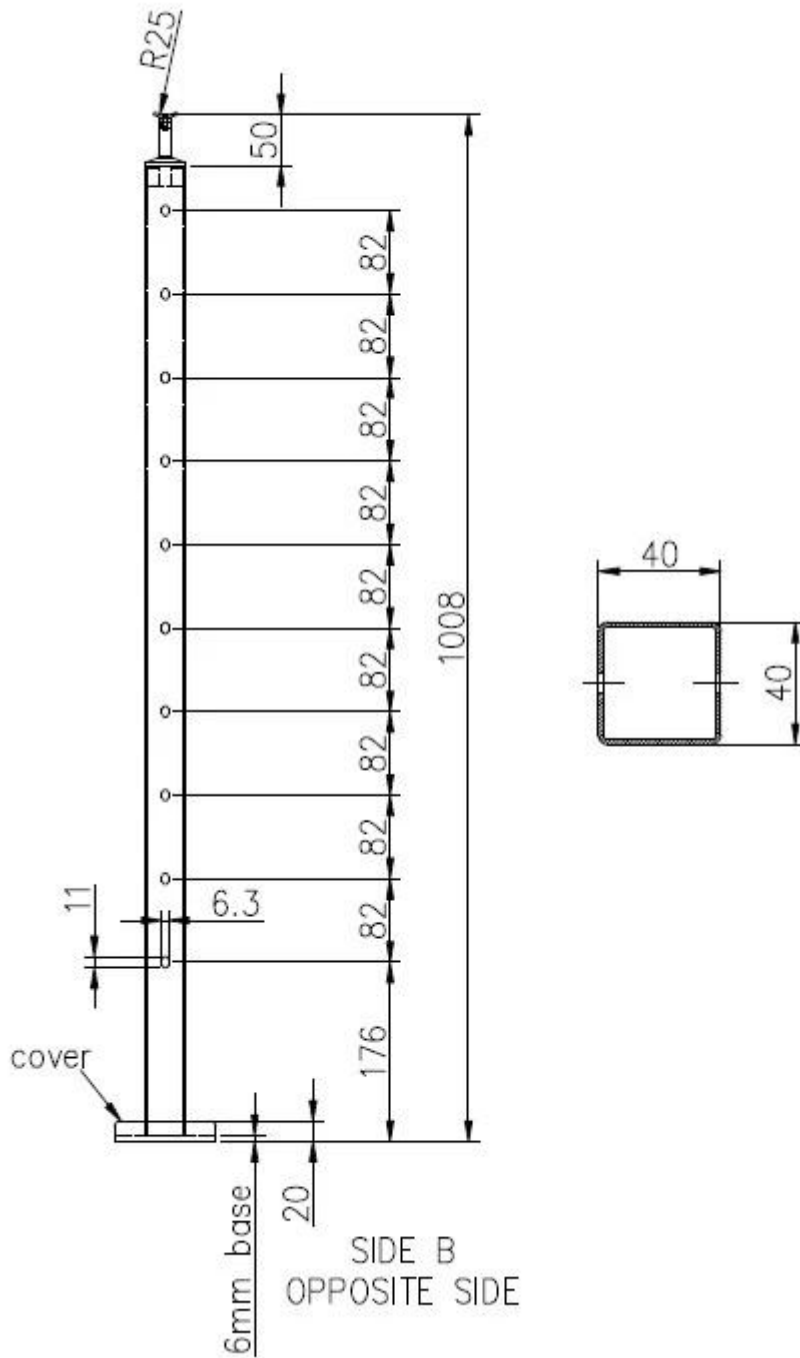

Feel free to contact us for quote now !

Shenzhen Launch Co., Ltd
New Add: B5-003, 5/F-Block 3, Yilida Building, No. 1092 Nanshan Road, Nanshan District, Shenzhen
, China , postal code 518054
Ph: 86-755-86037559 Fax:86-755-86372611 (Daytime:9:00 ---18:00)
Mob.: +8613590273543
www.launch-china.com www.chinabalustrade.com
<https://www.pinterest.com/shenzhenlaunch/>
www.houzz.com/pro/shenzhenlaunch168/_public