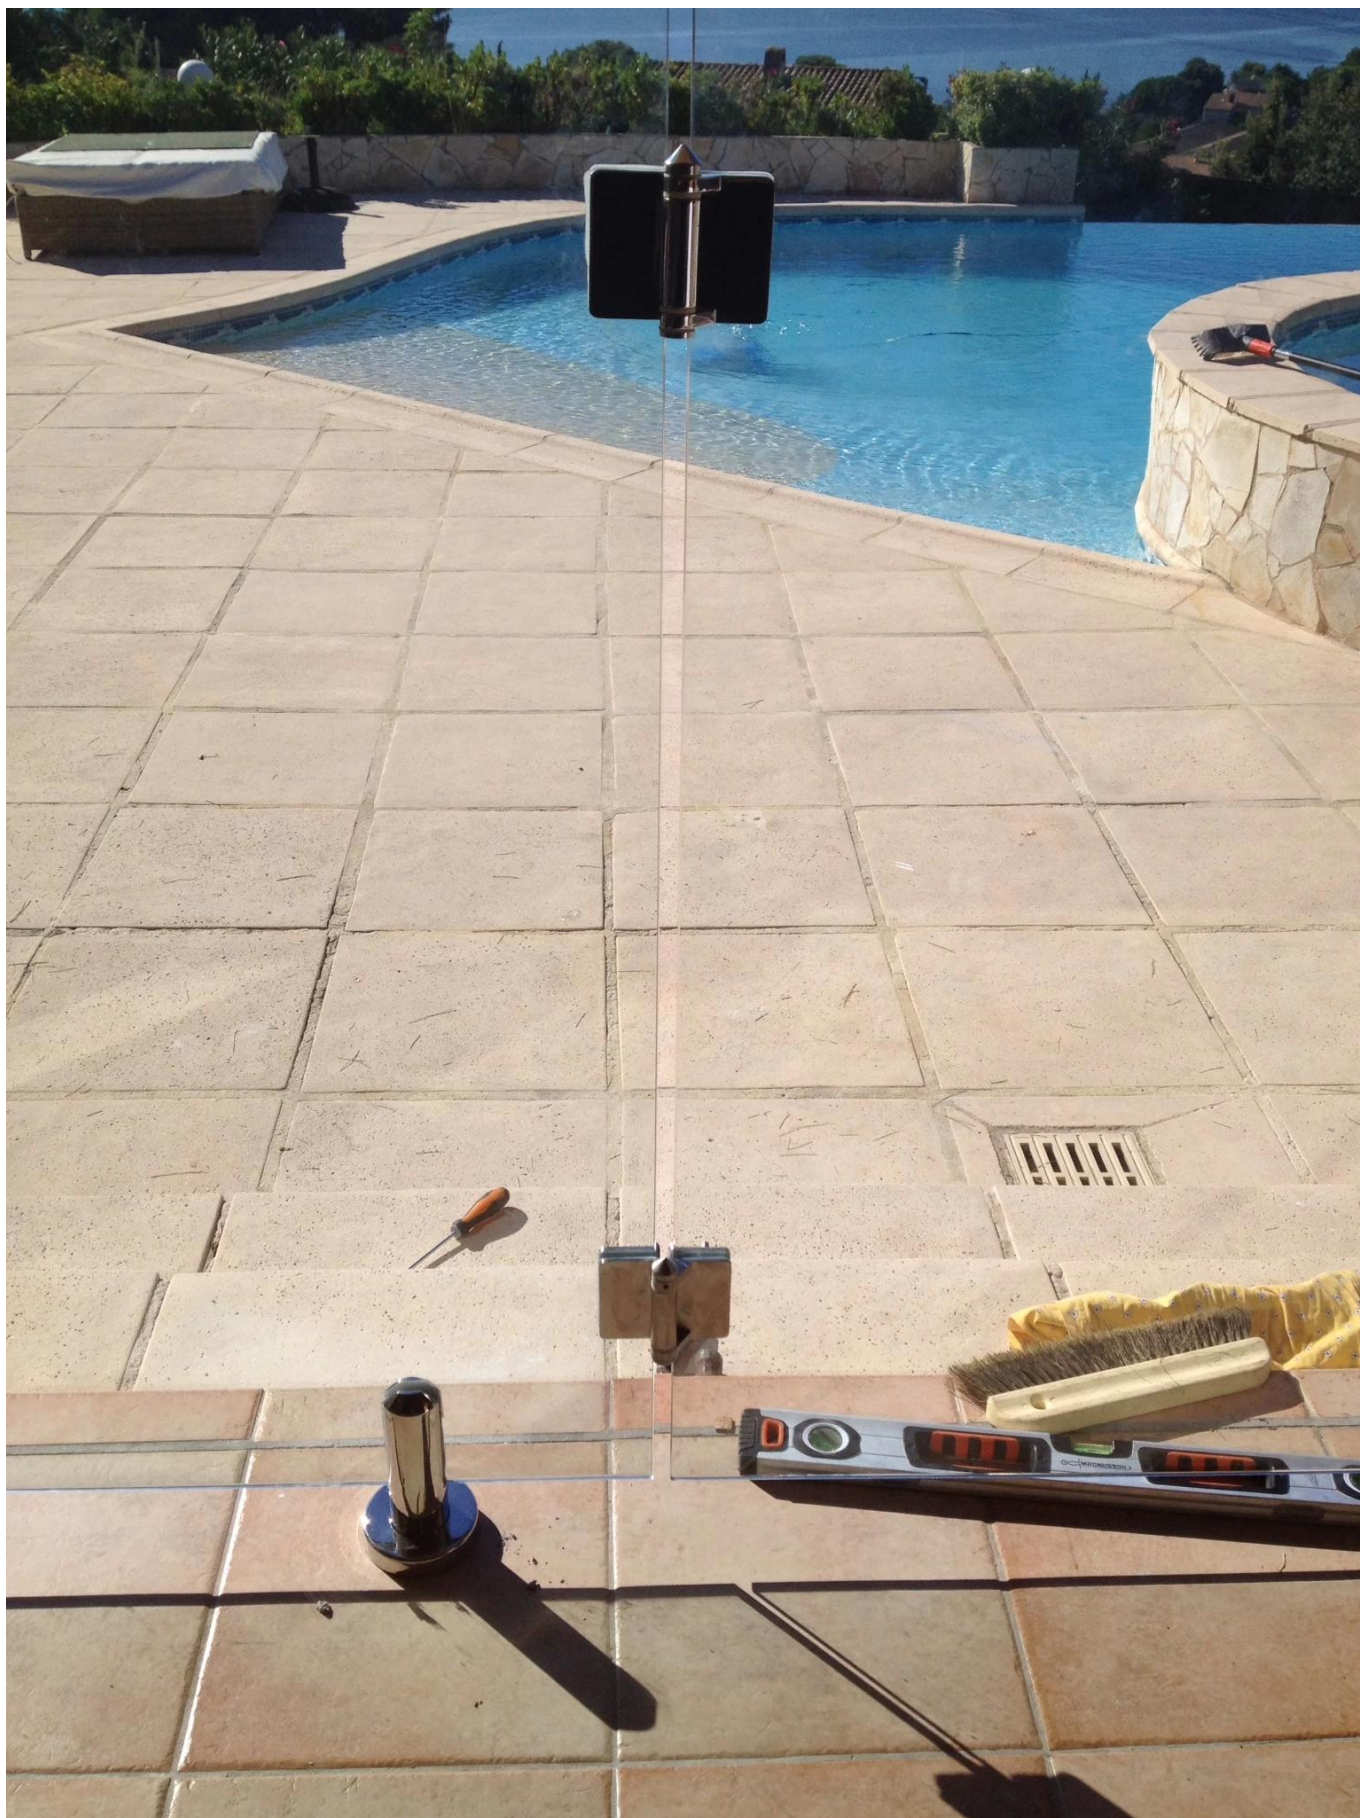

If you have any interest in our products, please go to our [homepage](#) or contact me for more details.