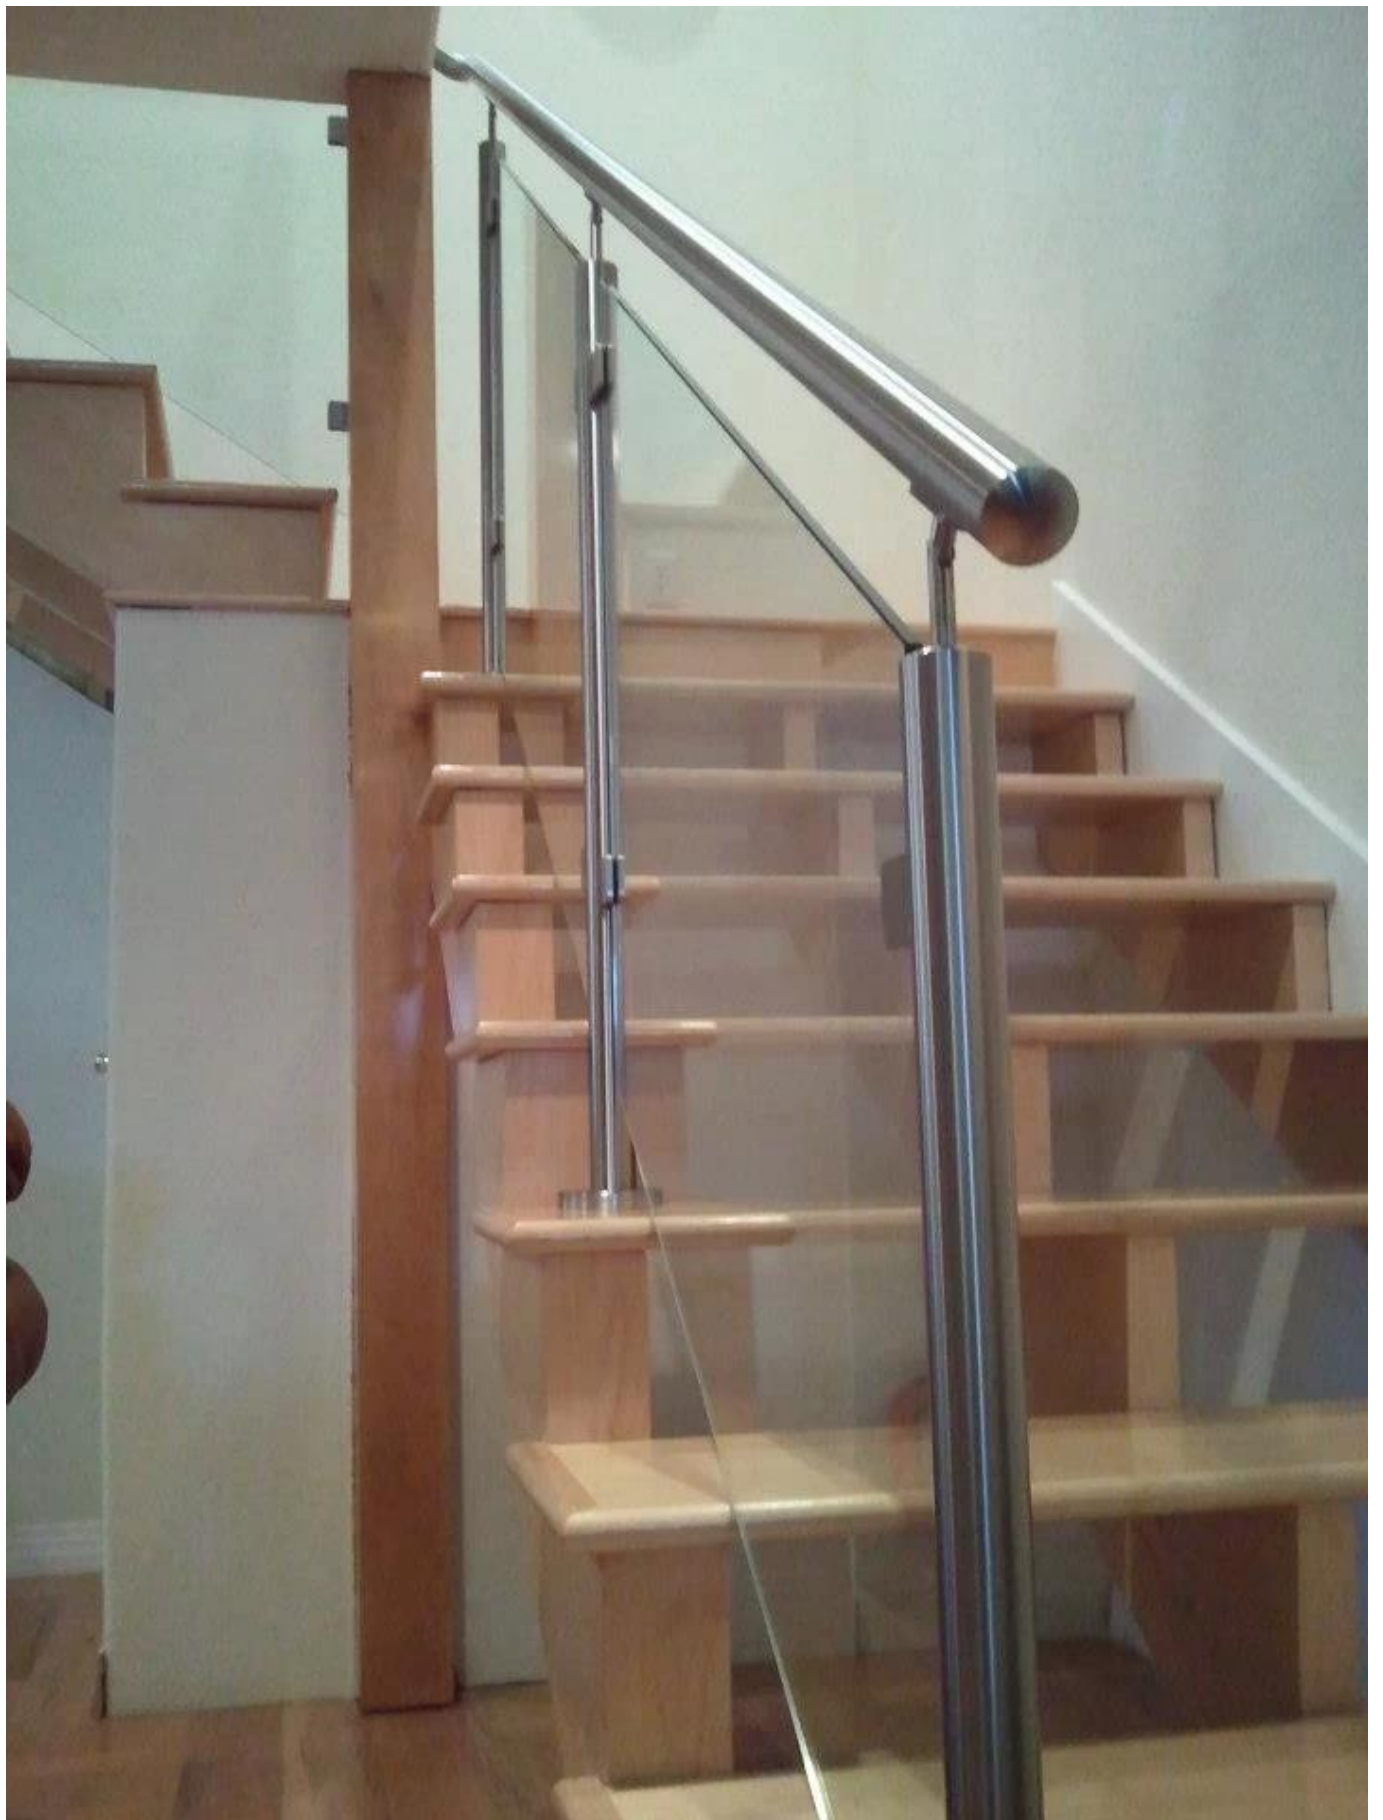

stainless steel end cap for dia 50.8mm post

material: stainless steel 304/316

finish: satin or mirror polished

for tube size: dia 43mm or 50.8mm

Model No.: LCH-209

**LCH-209**

Model No.:LCH-213

LCH-213

Model No.:LCH-214

LCH-214

We also provide square end cap for square post with size of 40\*40mm or 50\*50mm.

Model No.: LCH-211