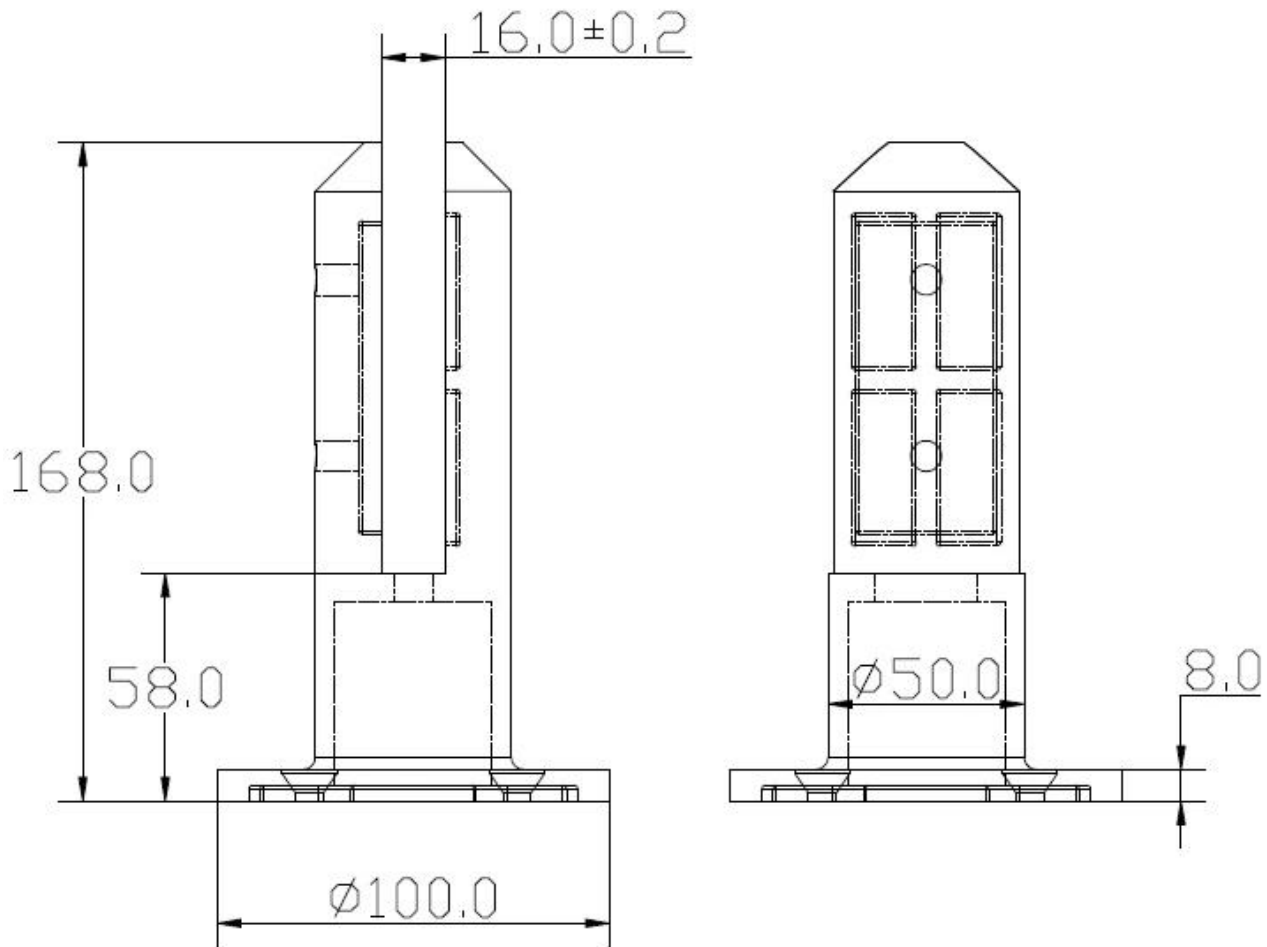

Glass Spigot RBM Introduction

Glass spigot RBM dimension :

Material:

Marine grade 316 Stainless Steel material to maximize the products life and appearance. This premium quality material is low carbon, anti rust - tough, durable, excellent resistance to corrosion, suitable for outdoor uses.