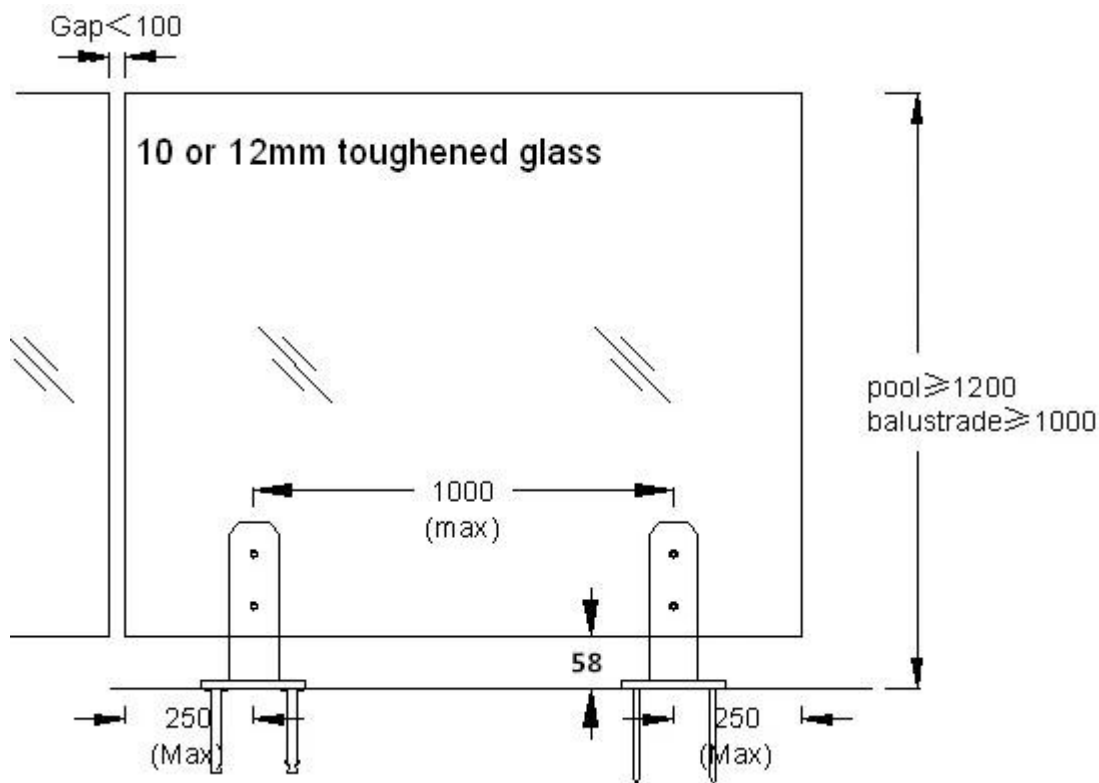

Glass Spigot RBM Introduction

Glass spigot RBM dimension :

Material:

Marine grade 316 Stainless Steel material to maximize the products life and appearance. This premium quality material is low carbon, anti rust - tough, durable, excellent resistance to corrosion, suitable for outdoor uses.

Surface:

Finished with a fantastic high quality mirror polished finish.

Download [Glass spigot RBM technical drawing](#) here.

Glass Spigot RBM Feature:

- 1.Strong friction clamping system for NO HOLE glass, quick and easy to DIY Install. You can put as many clamps as you like along larger panels of glass.
- 2.Glass spigots are solid Stainless Steel! Not Hollow!
- 3.Suits 10-12mm toughened glass.
- 4.Designed and manufactured according to Australian Standard for swimming pool fencing safety, Australia Balustrade Standard AS&NZS.