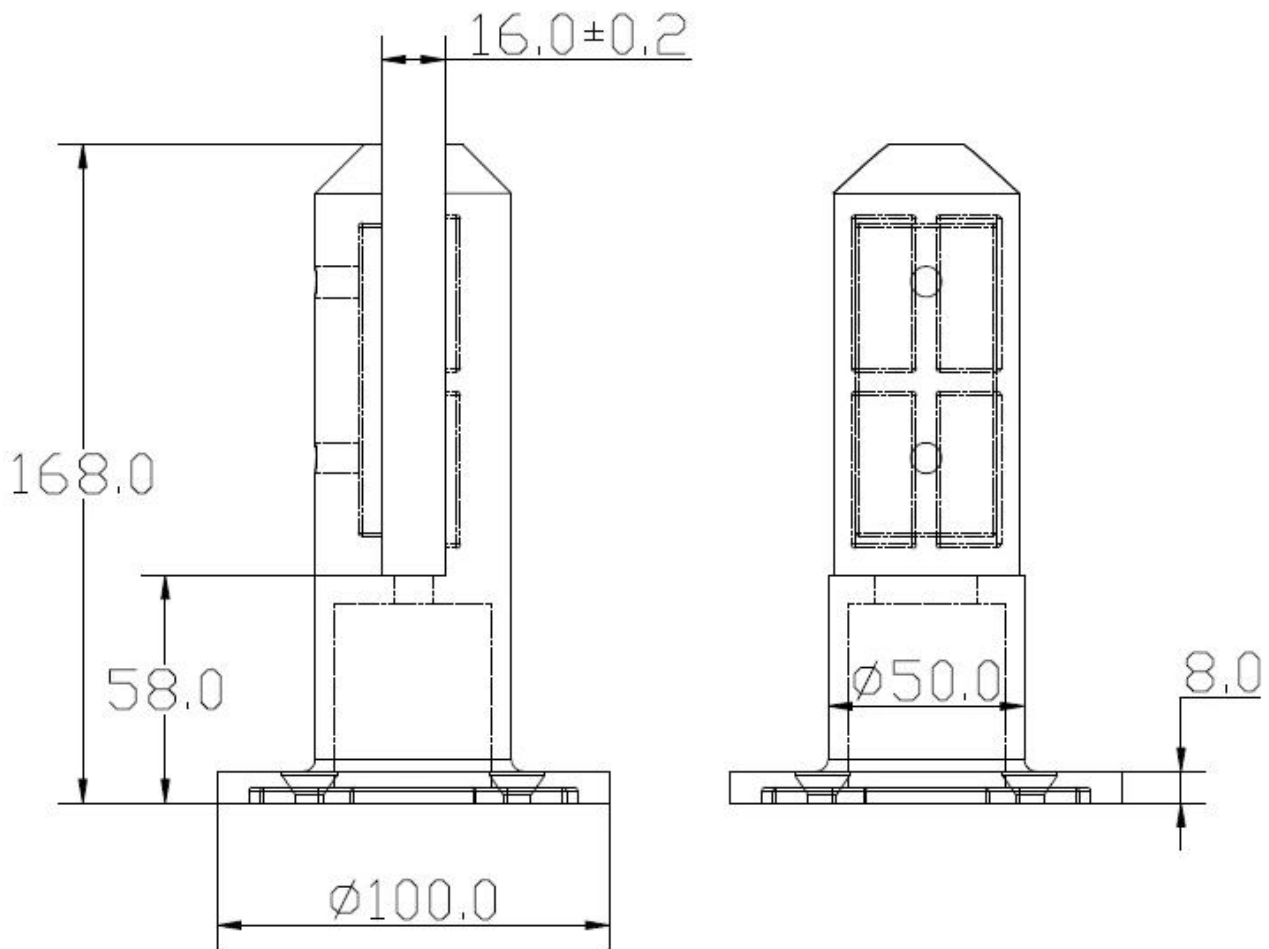

Glass Spigot RBM Introduction

Glass spigot RBM dimension :

Material:

Marine grade 316 Stainless Steel material to maximize the products life and appearance. This premium quality material is low carbon, anti rust - tough, durable, excellent resistance to corrosion, suitable for outdoor uses.