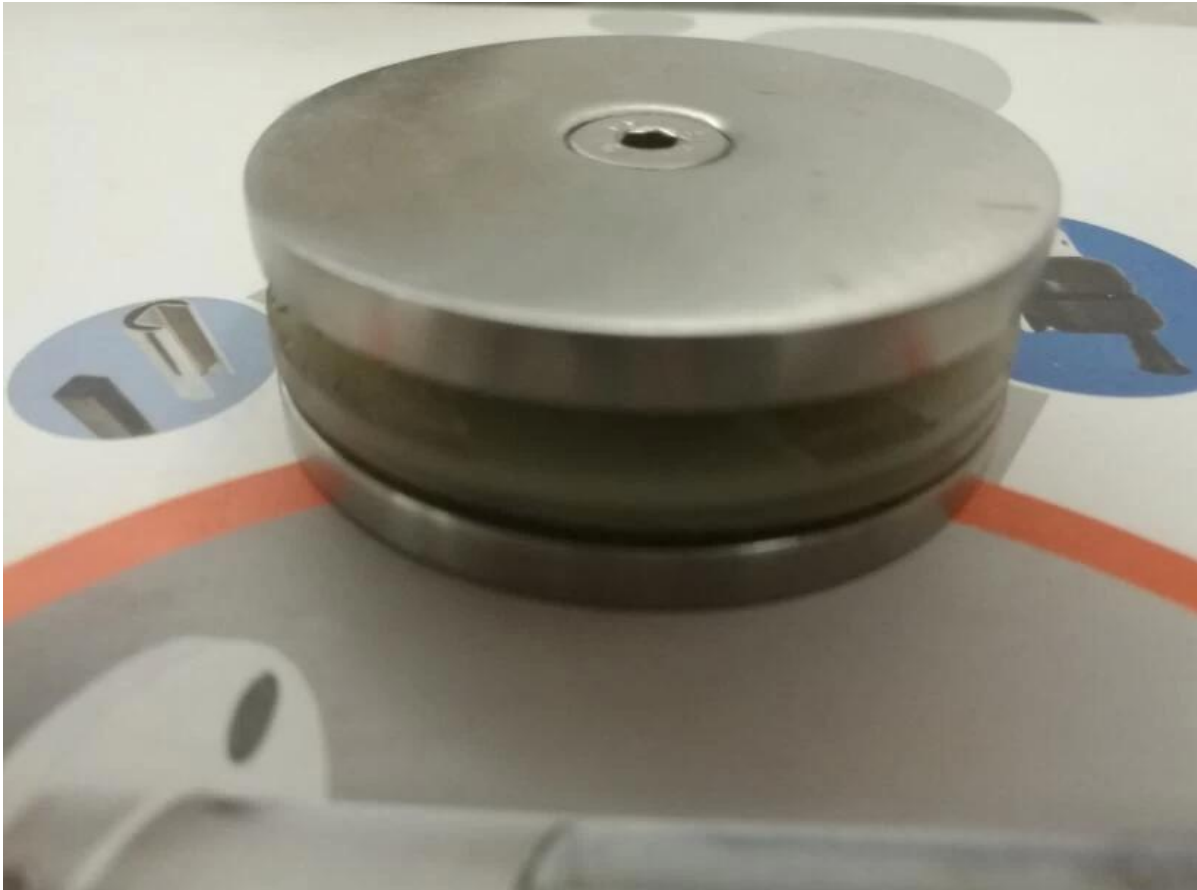

Stainless Steel Polished Glass Clamp For 8-12mm Thickness Glass

Product description:

1. **1. Material: Stainless steel 304/316**
2. **2. Finish: Satin or mirror polished**
3. **3. Glass thickness: 8mm-12mm**

Products information