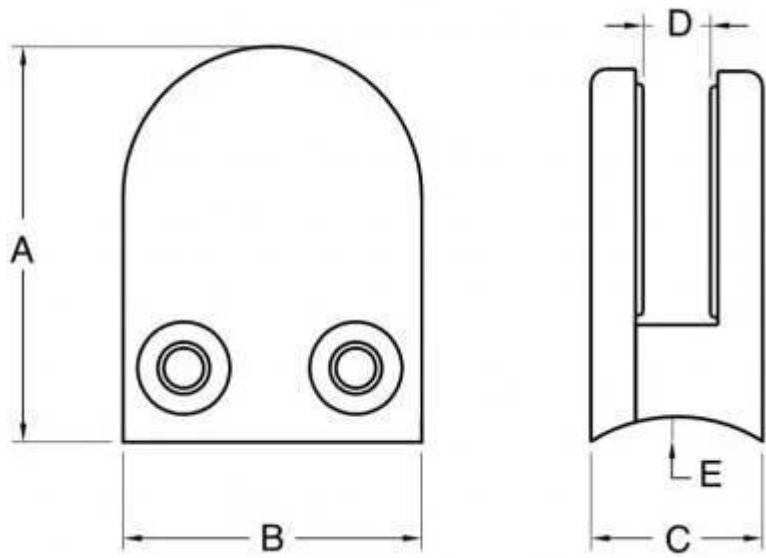

stainless steel glass clamp for balustrade post

material: stainless steel 304/316

finish: satin or mirror polished

type: glass clamp with round base; glass clamp with flat base

MOQ: 1 PC

Model: G105

Model No.: G105R

| Model No. | A | B | C | D | E |
|-----------|----|----|----|----|--------|
| G105 | 55 | 45 | 28 | 14 | 0 |
| G105R | 58 | 45 | 28 | 14 | R-25.4 |

If you have any question about our products, please go to our [homepage](#) or contact me for more details.