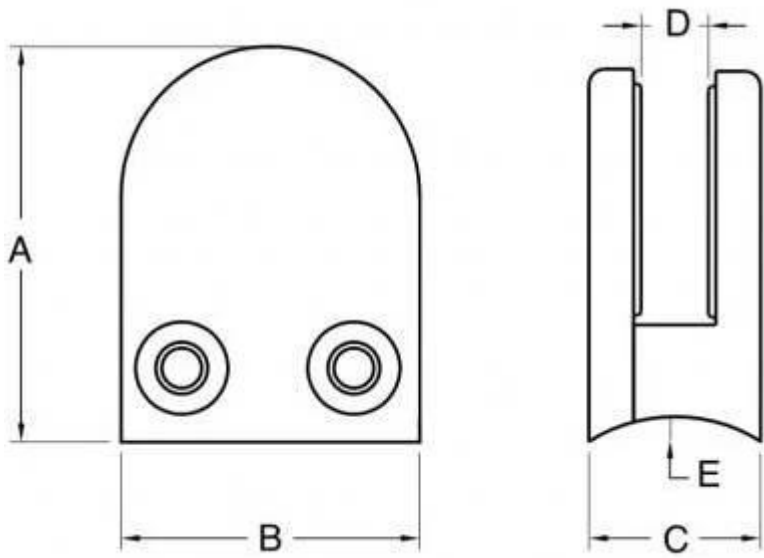

stainless steel glass clamp for glass railing

drawing shows

Model No.	A	B	C	D	E
G106	50	40	25	11	0
G106R	52	40	25	11	R-21.5

project show

Please go to our [homepage](#), and we will help you to find the products you need. or [contact us](#) for recommendation.