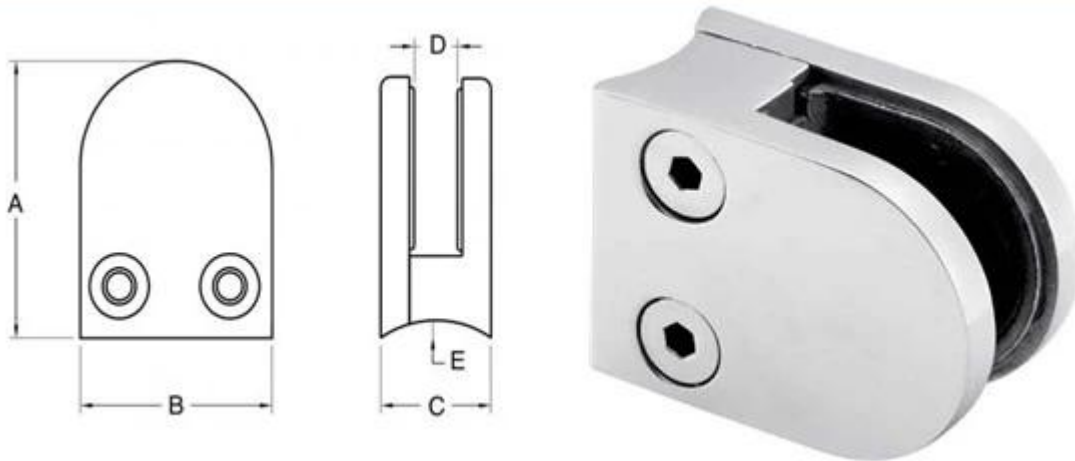

Product name:glass clamp, D clamp , glass clip , glass railing clamp

Material:stainless steel 316 /316L

the clamp usually used with stainless steel post to hold glass panels, for balcony railing,terrace railing, staircase.both indoor and out door are OK.

Click the picture for more glass clamp types information

| Item No. | A | B | C | D | E |
|---------------------------|----|----|----|----|--------|
| G103R | 52 | 40 | 22 | 8 | R-21.5 |
| G104R | 52 | 40 | 26 | 12 | R-21.5 |
| G105R | 58 | 45 | 28 | 14 | R-25.4 |
| Suitable for 6-12mm glass | | | | | |