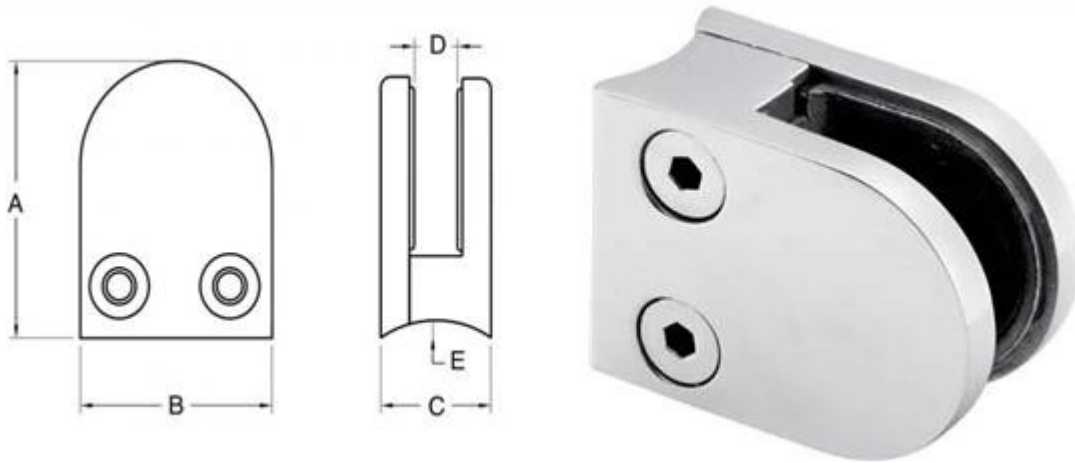

Product name:glass clamp, D clamp , glass clip , glass railing clamp

Material:stainless steel 316 /316L

the clamp usually used with stainless steel post to hold glass panels, for balcony railing,terrace railing, staircase.both indoor and out door are OK.

Click the picture for more glass clamp types information

Item No.	A	B	C	D	E
G103R	52	40	22	8	R-21.5
G104R	52	40	26	12	R-21.5
G105R	58	45	28	14	R-25.4
Suitable for 6-12mm glass					