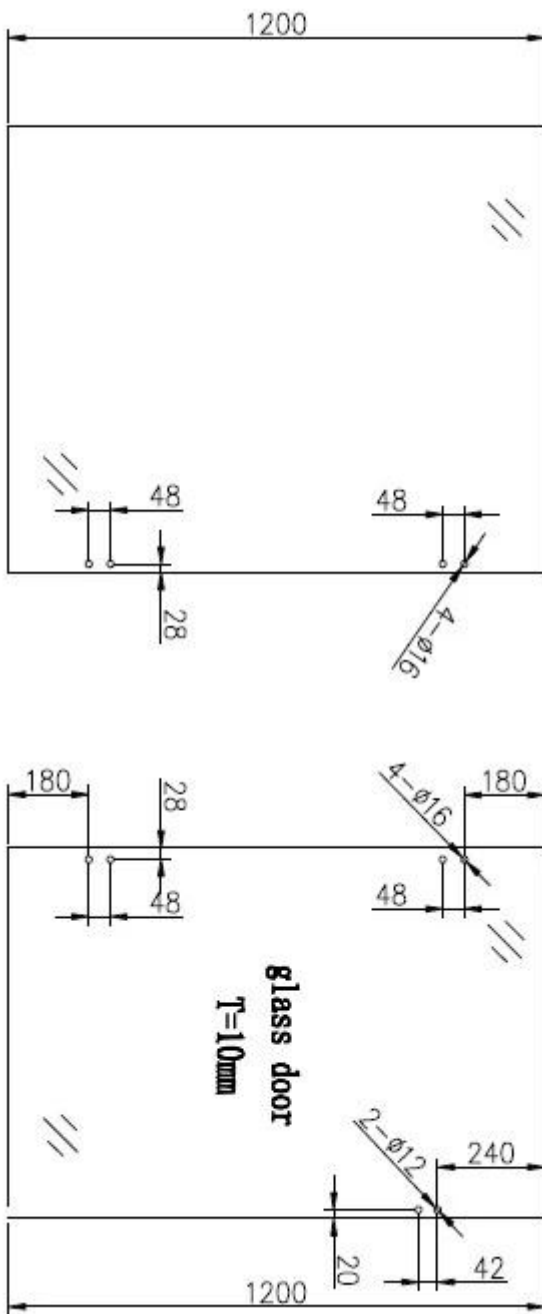

Hole cut drawings for stainless steel glass door hinge

Packing photos for stainless steel glass door hinge