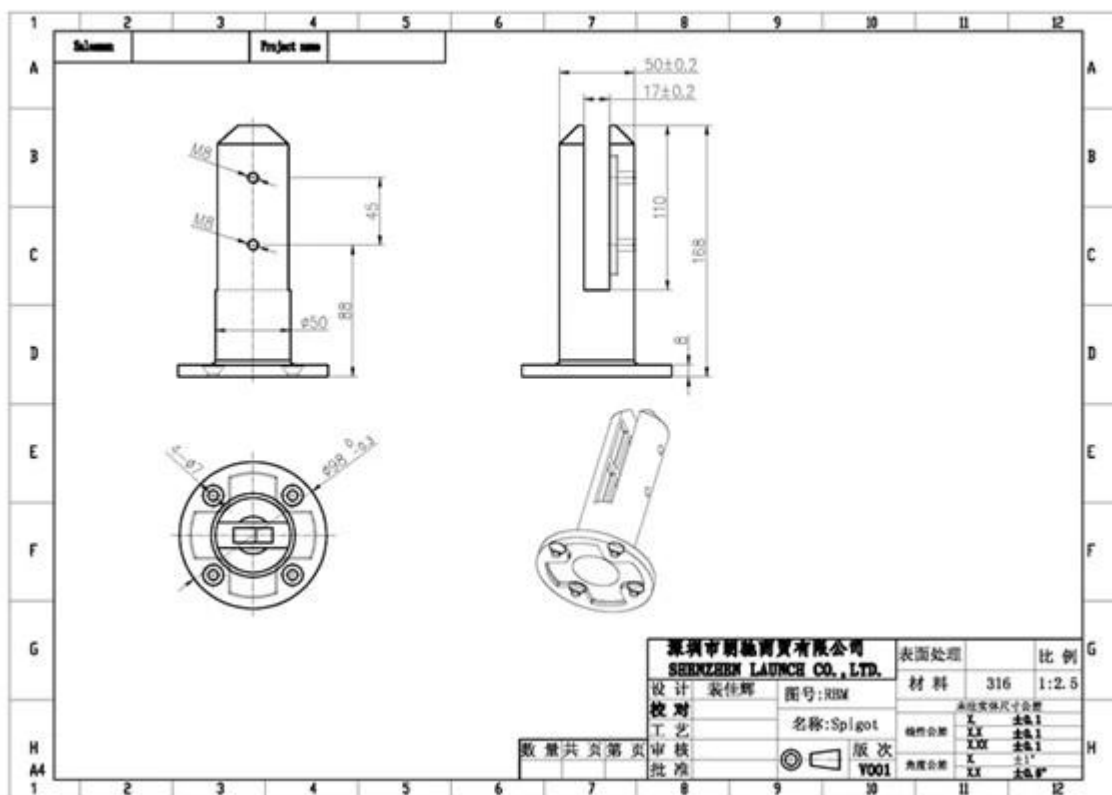

round base plate spigots for glass swimming pool fence

to fix 10mm/12mm/12.76mm/13mm thick glass panel

glass gate 10mm/12mm

glass standard height:1200mm

glass width:1000mm-1500mm

glass spigots with base 4 holes for bolts M8*100mm

for deck and concrete mounting

dimension please refer to below drawing:

spigots photos as below:

Shenzhen Launch Co., Ltd.

www.launch-china.cn

spigots packaging:

spigots were installed for pool fence:

KEBIL 科比奥™